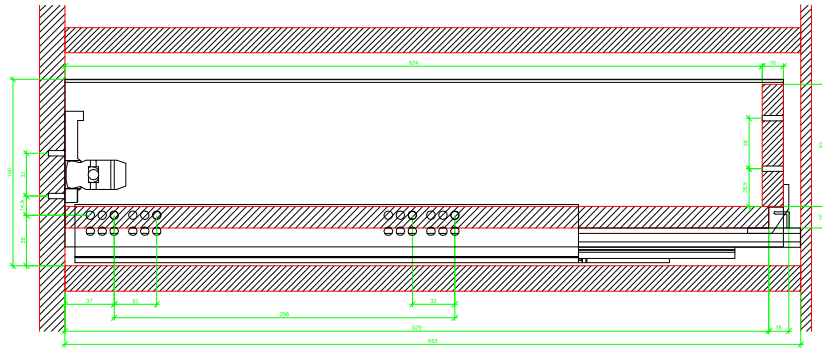

AVT YOU with Wooden Panel