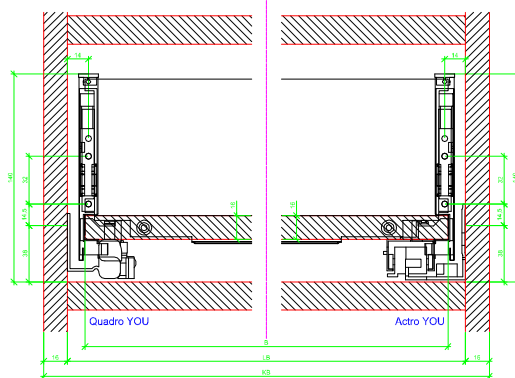

AVT YOU with Steel Rear Panel