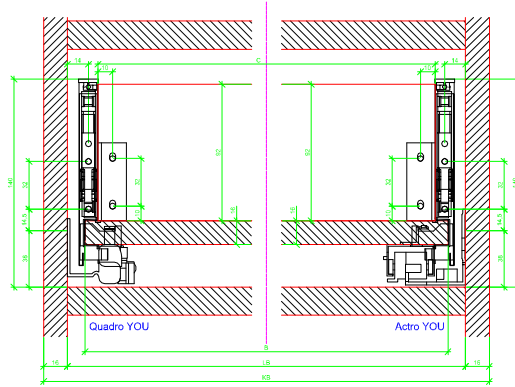

AVT YOU Rear Panel Connector with Wooden Panel