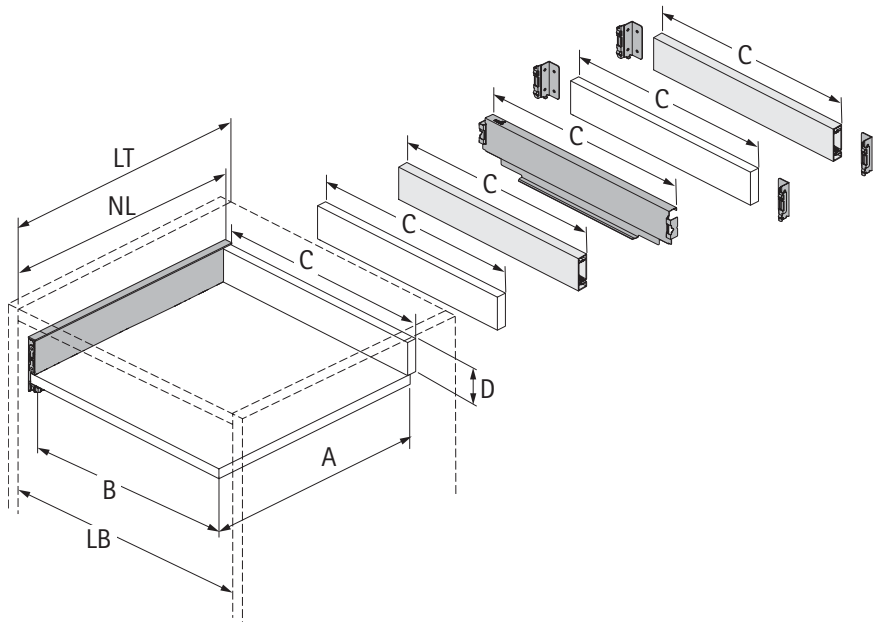

Drawings / Zeichnungen:  
AvanTech YOU

Technik für Möbel

  
**Hettich**

Model / Ausführung	Drawer / Schubkasten
Profile height / Zargenhöhe	139 mm
Nominal length / Nennlänge	550 mm
Cabinet side panel thickness / Korpuseitendicke	16 / 18 / 19 mm

			
A		NL - 21	
B		LB - 24	
C	LB - 24	LB - 41	-
D H 139	92	92	-

AVT YOU with Wooden Panel

AVT YOU Rear Panel Connector with Wooden Panel

AVT YOU with Aluminium Profile

AVT YOU Rear Panel Connectors with Aluminium Profile