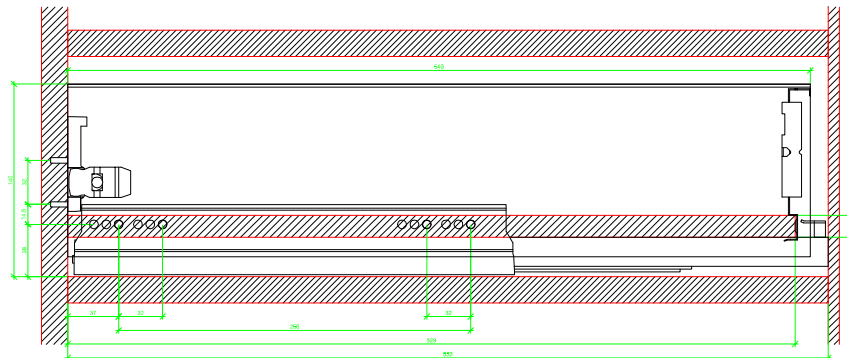

AVT YOU with Steel Rear Panel