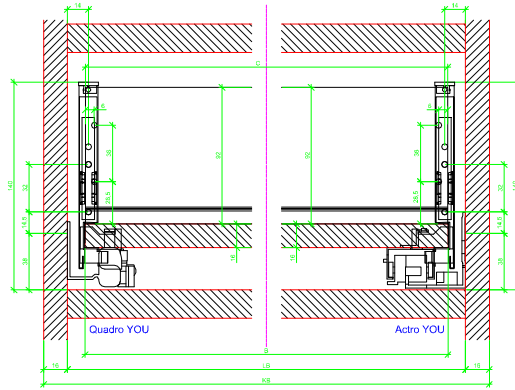

AVT YOU with Aluminium Profile