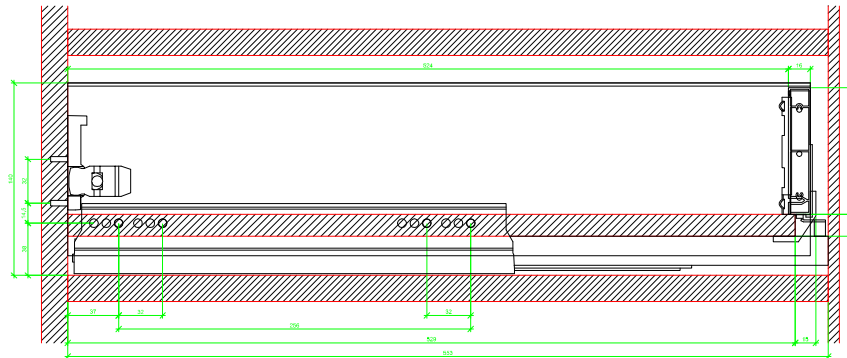

AVT YOU with Steel Rear Panel