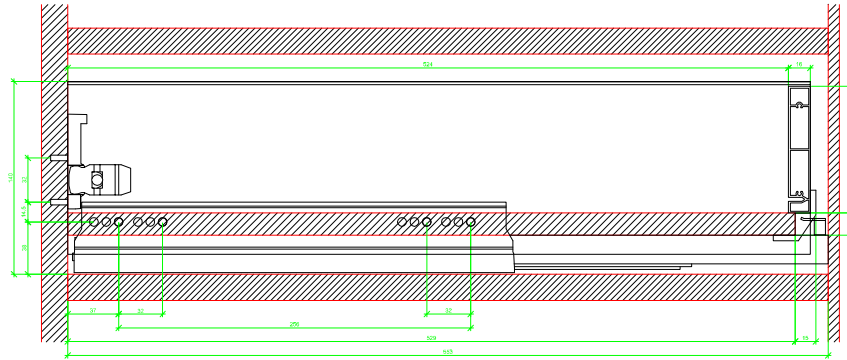

AVT YOU with Aluminium Profile