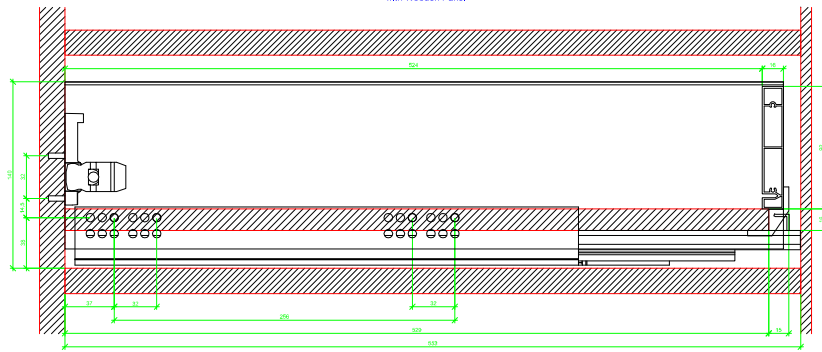

AVT YOU with Aluminium Profile