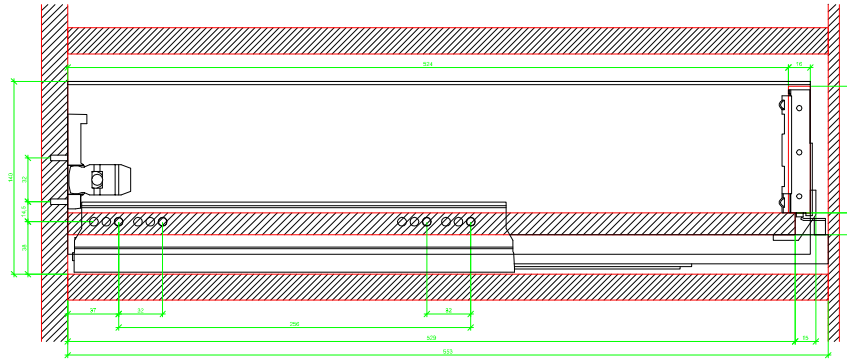

AVT YOU Rear Panel Connector with Wooden Panel