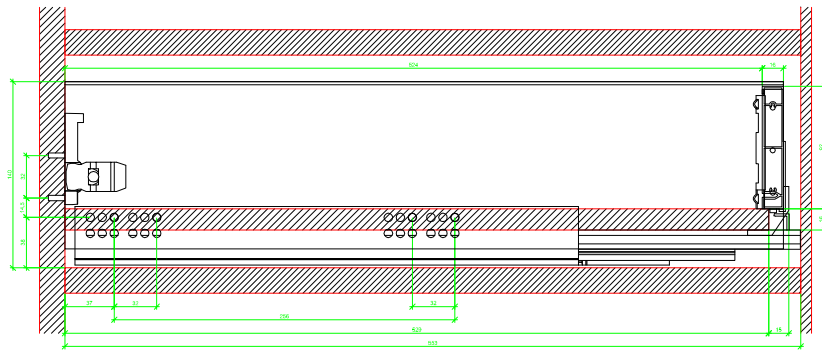

AVT YOU with Steel Rear Panel