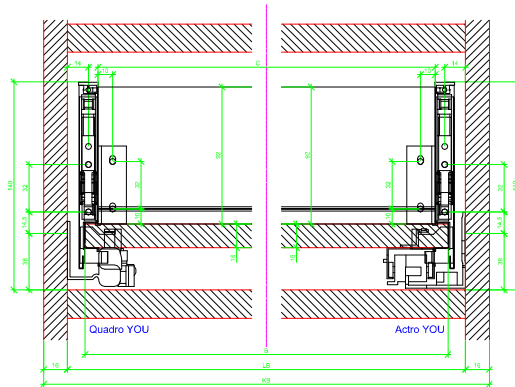

AVT YOU with Steel Rear Panel