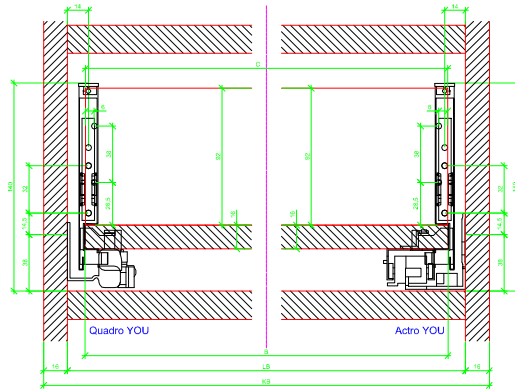

AVT YOU with Wooden Panel