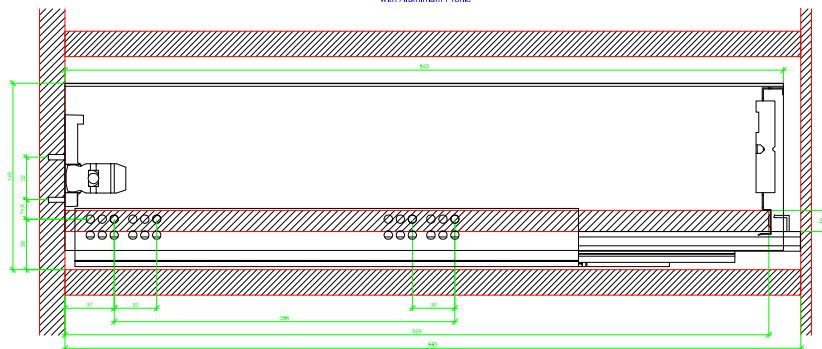

AVT YOU with Steel Rear Panel