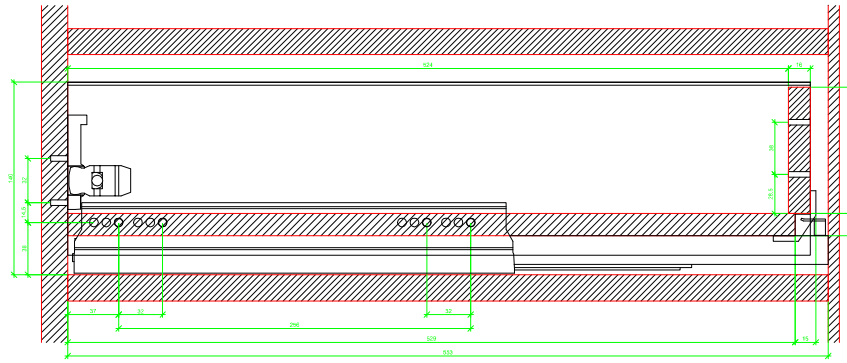

AVT YOU with Wooden Panel