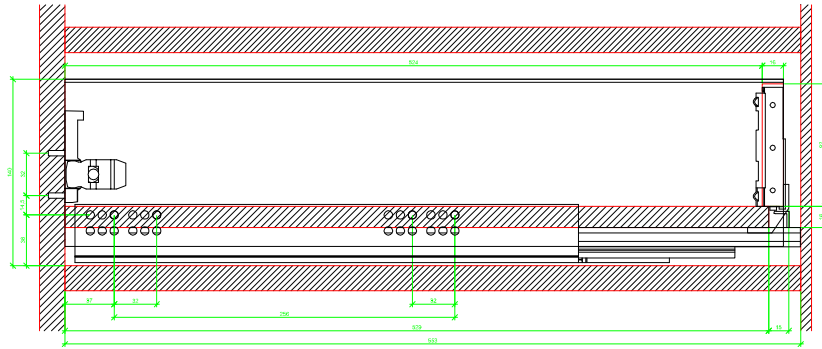

AVT YOU Rear Panel Connector with Wooden Panel