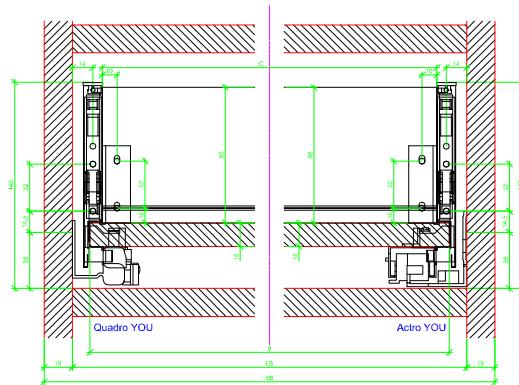

AVT YOU with Steel Rear Panel