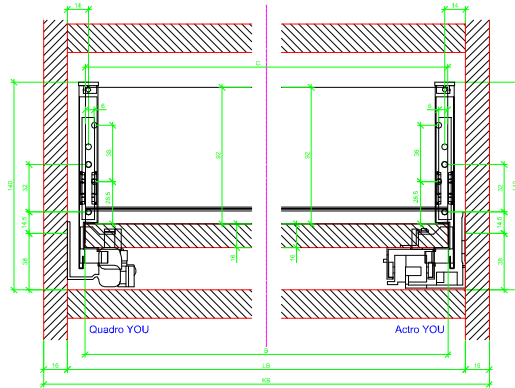

AVT YOU with Aluminium Profile