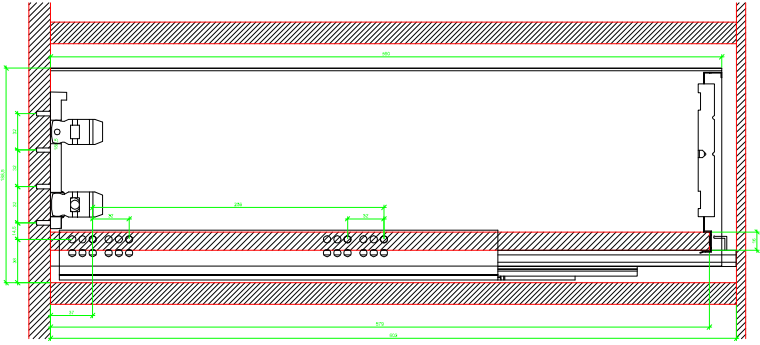

AVT YOU with Steel Rear Panel