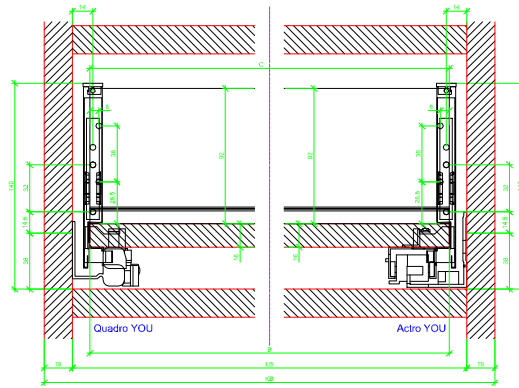

AVT YOU with Aluminum Profile