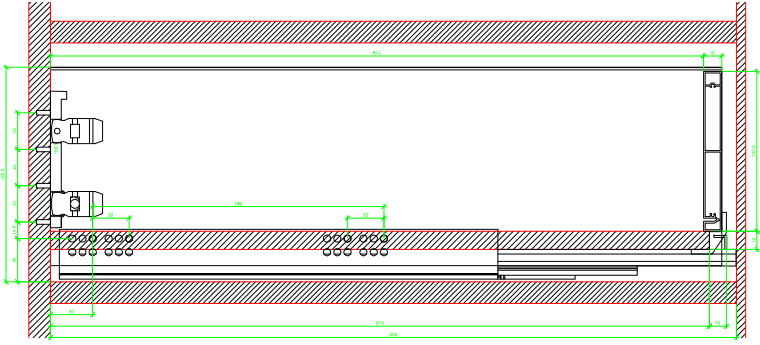

AVT YOU with Aluminum Profile