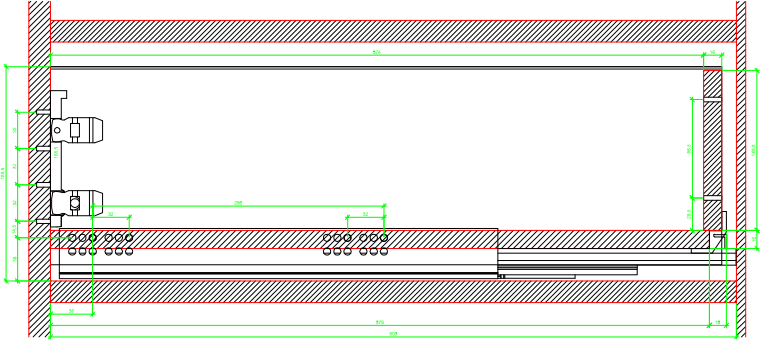

AVT YOU with Wooden Panel