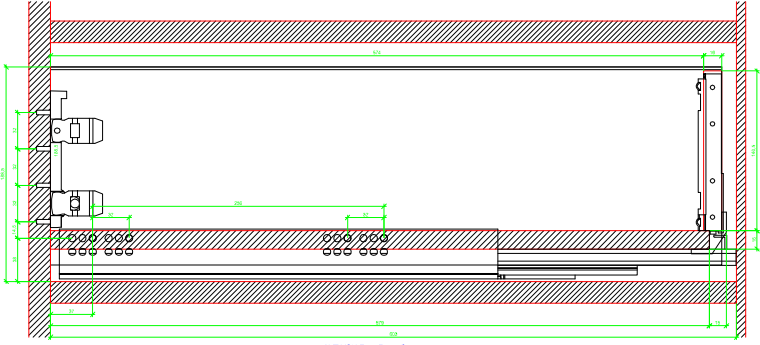

AVT YOU Rear Panel Connector with Wooden Panel