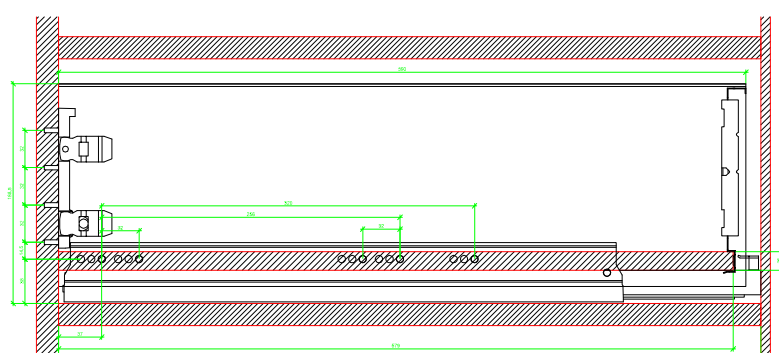

AVT YOU with Steel Rear Panel