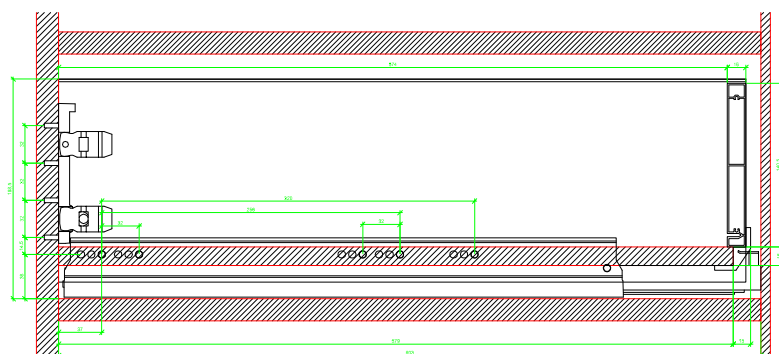

AVT YOU with Aluminium Profile