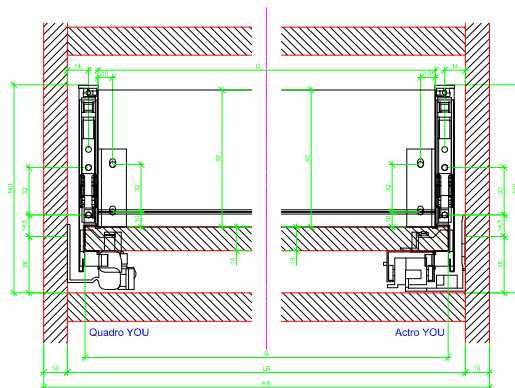

AVT YOU with Steel Rear Panel