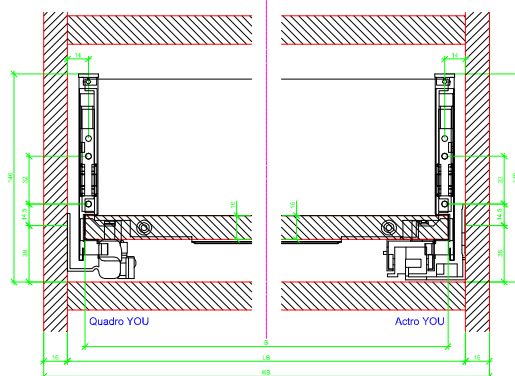

AVT YOU with Steel Rear Panel