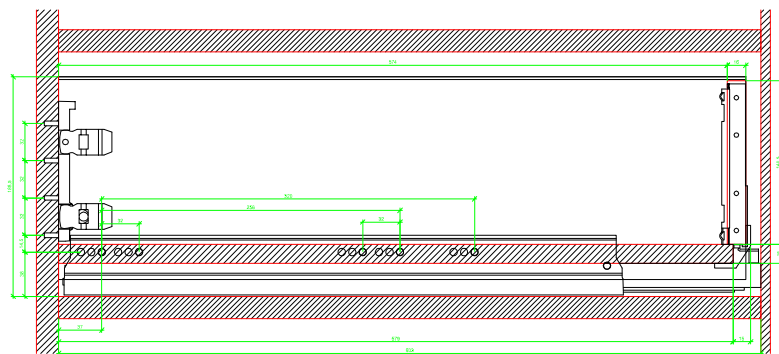

AVT YOU Rear Panel Connector with Wooden Panel