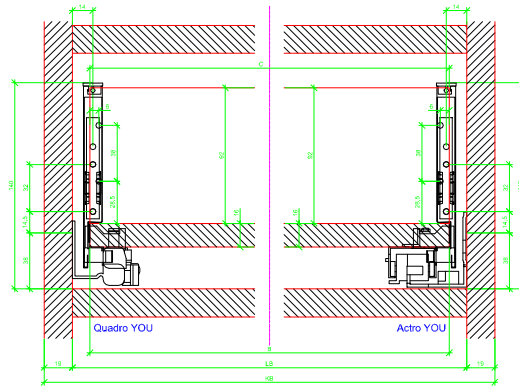

AVT YOU with Wooden Panel