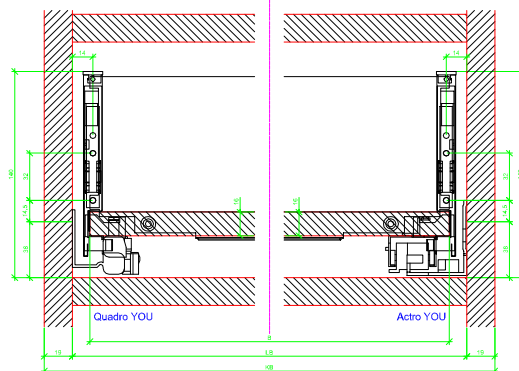

AVT YOU with Steel Rear Panel