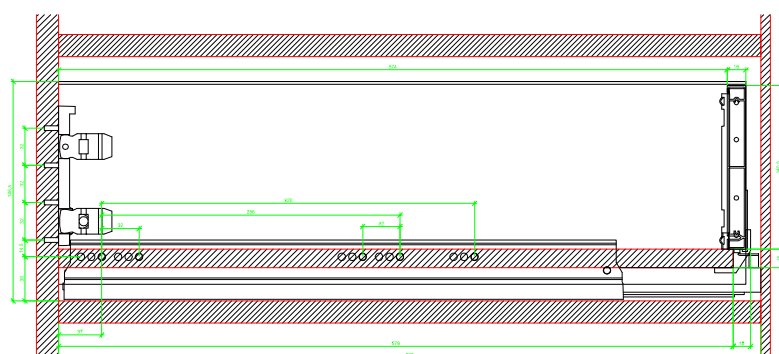

AVT YOU with Steel Rear Panel