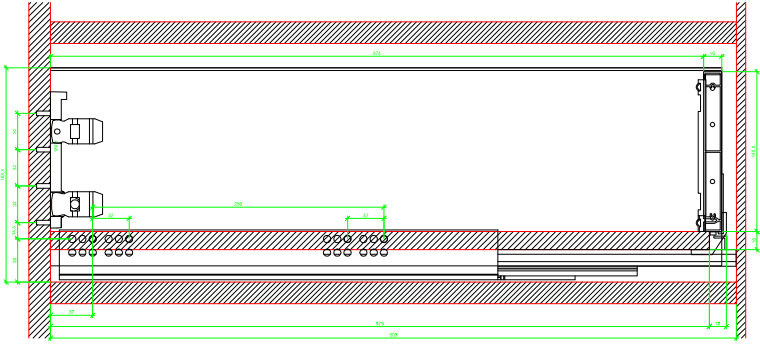

AVT YOU with Steel Rear Panel