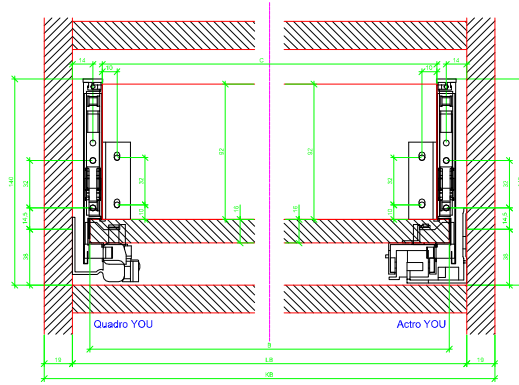

AVT YOU Rear Panel Connector with Wooden Panel