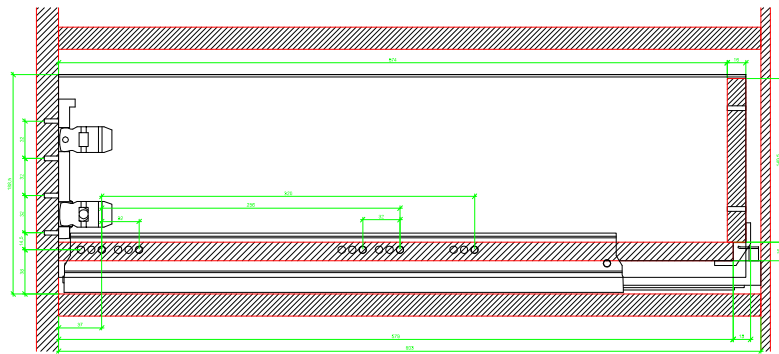

AVT YOU with Wooden Panel