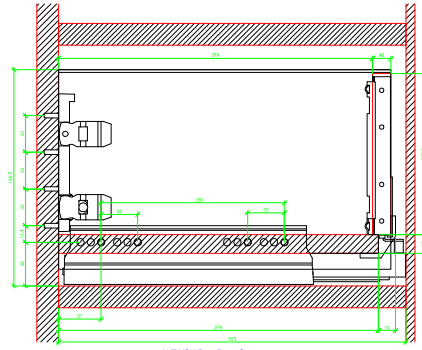

AVT YOU Rear Panel Connector with Wooden Panel