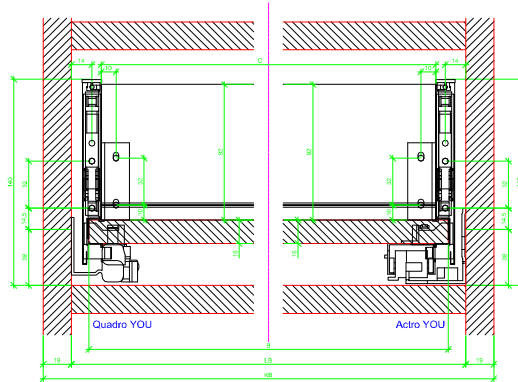

AVT YOU with Steel Rear Panel