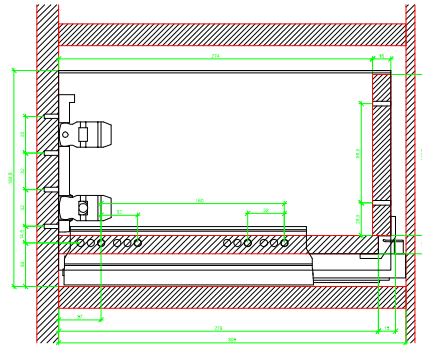

AVT YOU with Wooden Panel