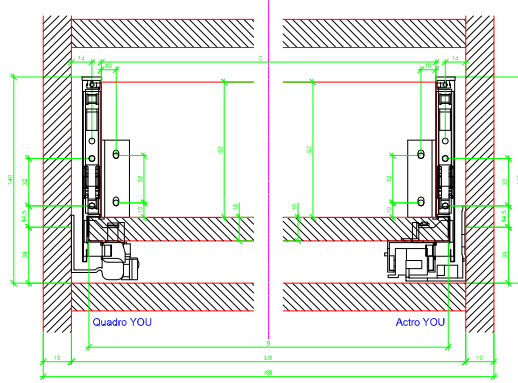

AVT YOU Rear Panel Connector with Wooden Panel