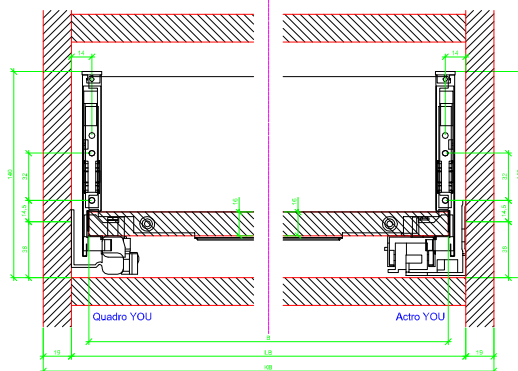

AVT YOU with Steel Rear Panel