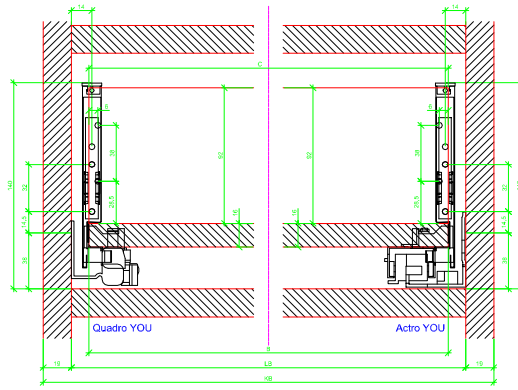

AVT YOU with Wooden Panel