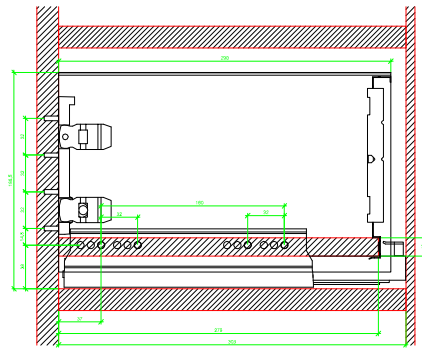

AVT YOU with Steel Rear Panel