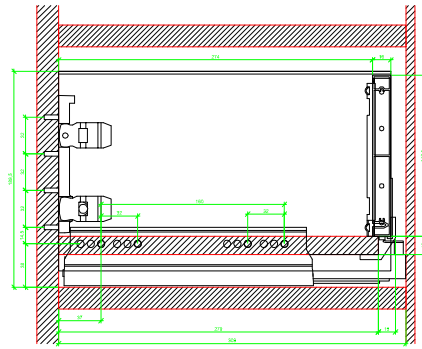

AVT YOU with Steel Rear Panel