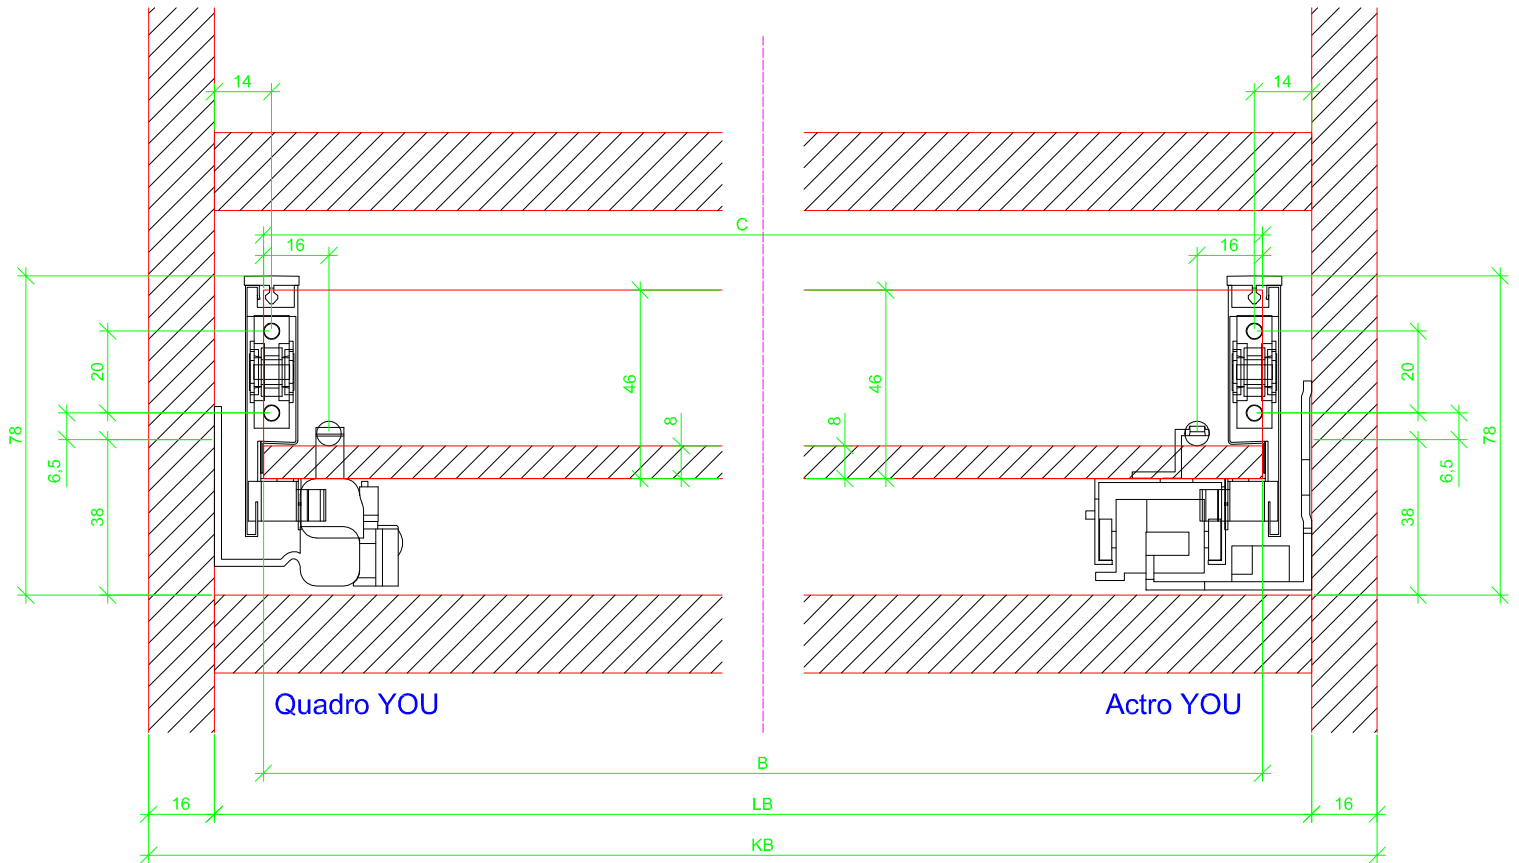

Drawings / Zeichnungen:
AvanTech YOU

Technik für Möbel

Hettich

Model / Ausführung	Drawer / Schubkasten
Profile height / Zargenhöhe	77 mm
Nominal length / Nennlänge	450 mm
Cabinet side panel thickness / Korpuseitendicke	16 / 18 / 19 mm

		
A	NL - 26	NL - 21
B	LB - 24	
C	LB - 24	-
D	46	-

AVT YOU with wooden panel

AVT YOU with steel rear panel

AVT YOU with wooden panel

AVT YOU with steel rear panel

AVT YOU with wooden panel

AVT YOU with steel rear panel

Actro YOU

AVT YOU with wooden panel

AVT YOU with steel rear panel

Quadro YOU