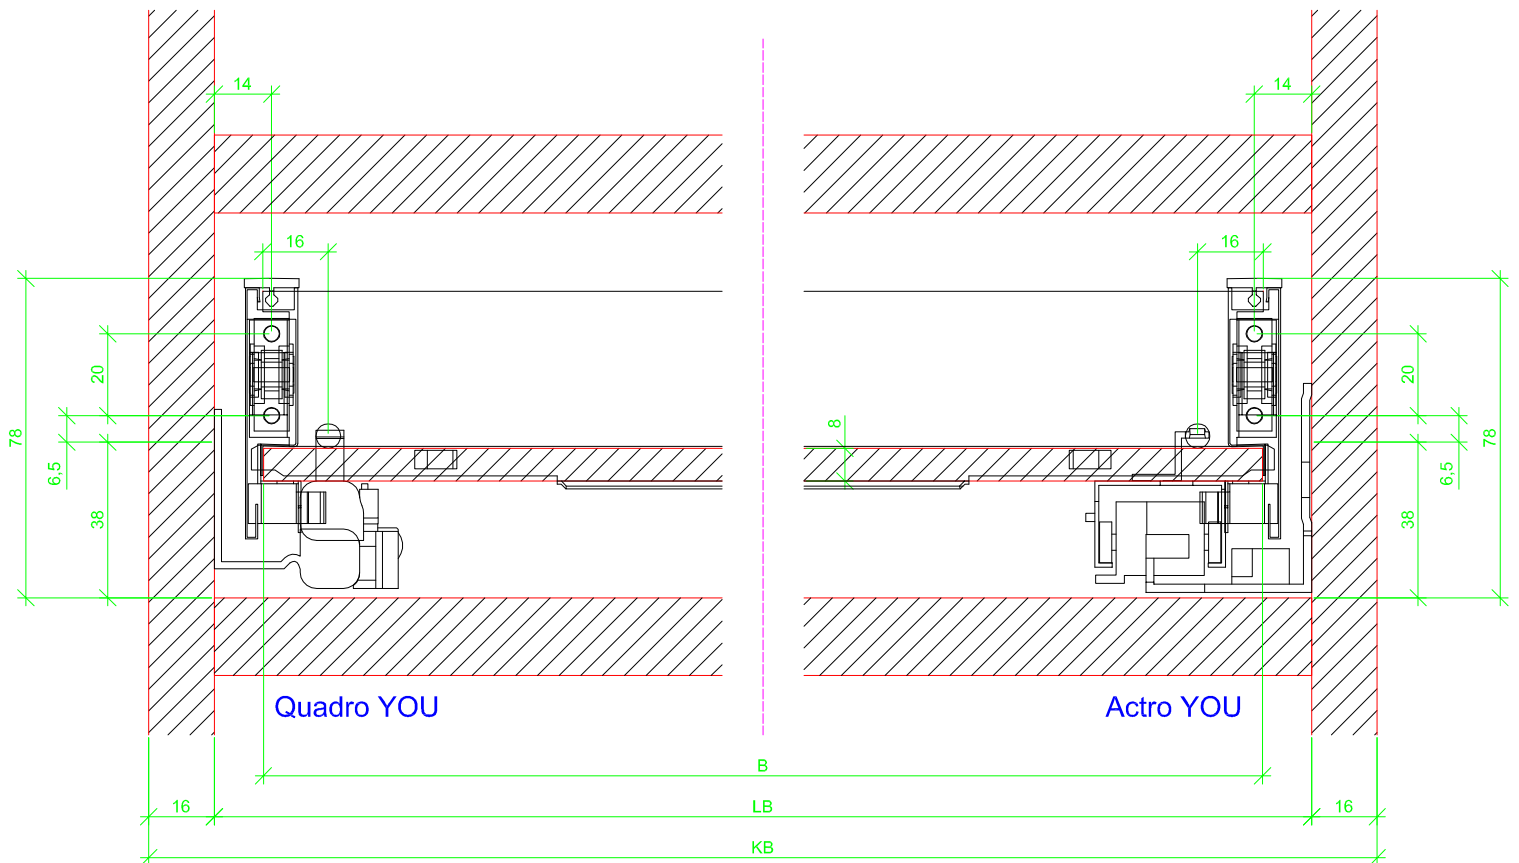

Drawings / Zeichnungen:
AvanTech YOU

Technik für Möbel

Hettich

Model / Ausführung	Drawer / Schubkasten
Profile height / Zargenhöhe	77 mm
Nominal length / Nennlänge	450 mm
Cabinet side panel thickness / Korpuseitendicke	16 / 18 / 19 mm

		
A	NL - 26	NL - 21
B	LB - 24	
C	LB - 24	-
D	46	-

AVT YOU with wooden panel

AVT YOU with steel rear panel

AVT YOU with wooden panel

AVT YOU with steel rear panel

AVT YOU with wooden panel

AVT YOU with steel rear panel

Actro YOU

AVT YOU with wooden panel

AVT YOU with steel rear panel

Quadro YOU