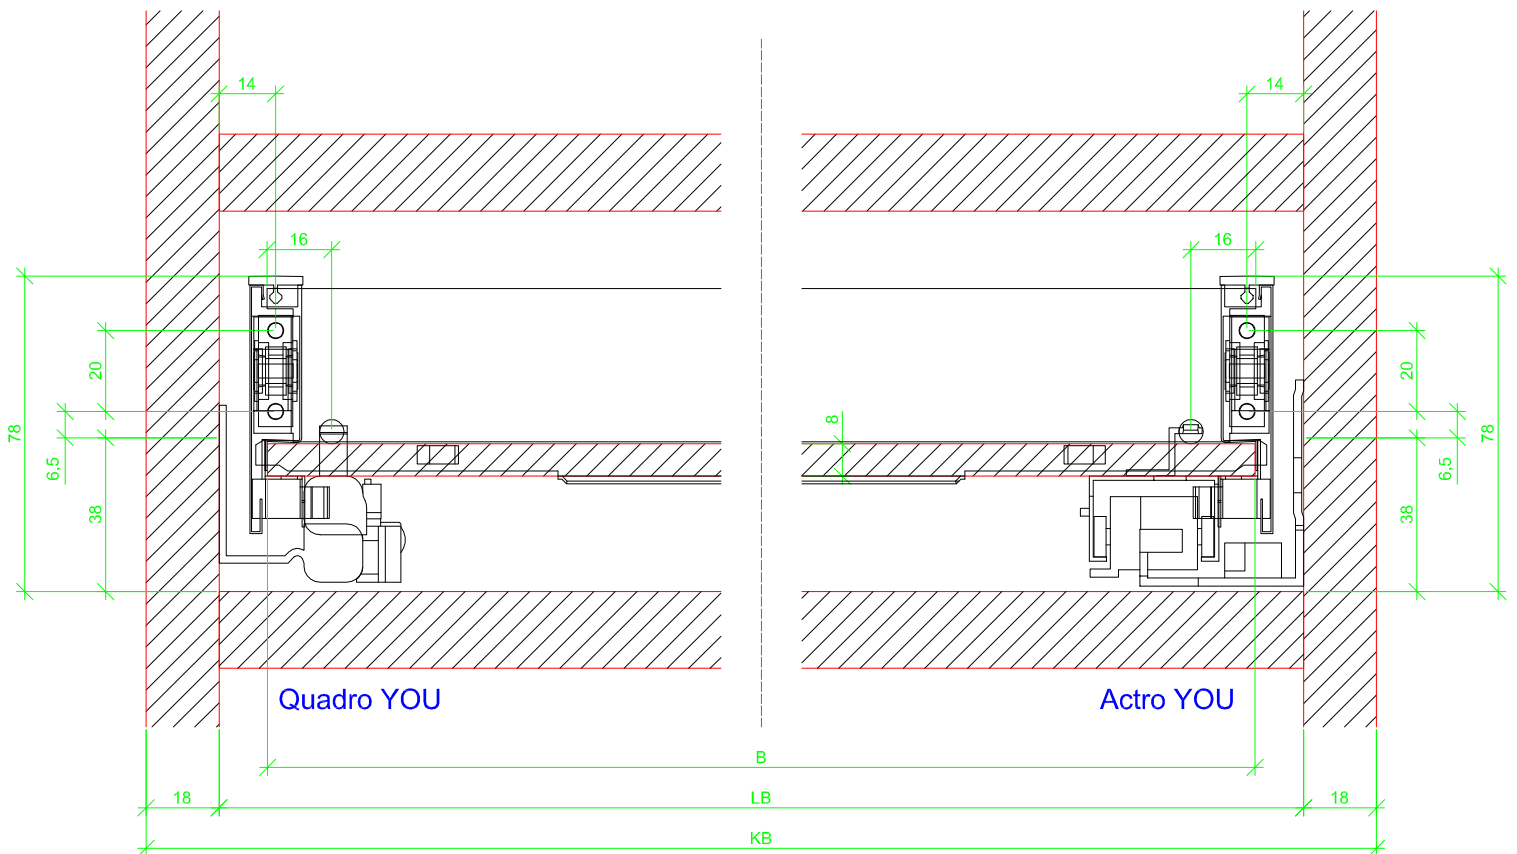

Drawings / Zeichnungen:
AvanTech YOU

Technik für Möbel

Hettich

Model / Ausführung	Drawer / Schubkasten
Profile height / Zargenhöhe	77 mm
Nominal length / Nennlänge	450 mm
Cabinet side panel thickness / Korpuseitendicke	16 / 18 / 19 mm

		
A	NL - 26	NL - 21
B	LB - 24	
C	LB - 24	-
D	46	-

AVT YOU with wooden panel

AVT YOU with steel rear panel

AVT YOU with wooden panel

AVT YOU with steel rear panel

AVT YOU with wooden panel

AVT YOU with steel rear panel