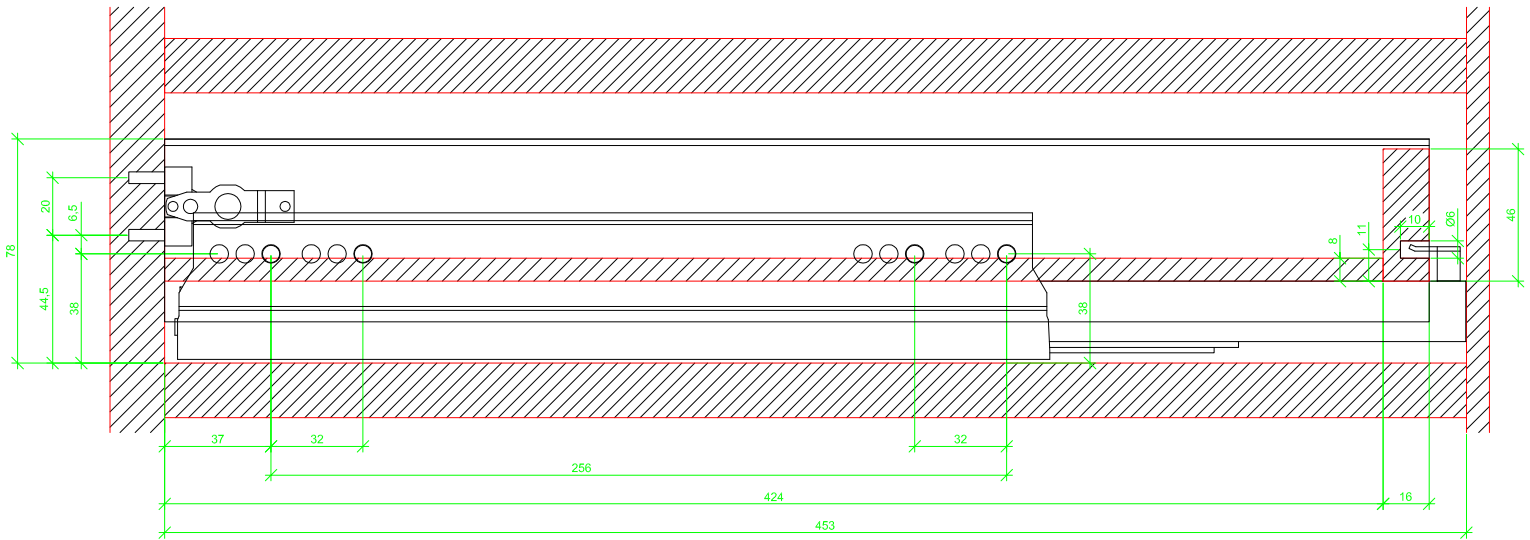

Drawings / Zeichnungen:
AvanTech YOU

Technik für Möbel

Hettich

Model / Ausführung	Drawer / Schubkasten
Profile height / Zargenhöhe	77 mm
Nominal length / Nennlänge	450 mm
Cabinet side panel thickness / Korpuseitendicke	16 / 18 / 19 mm

		
A	NL - 26	NL - 21
B	LB - 24	
C	LB - 24	-
D	46	-

AVT YOU with wooden panel

AVT YOU with steel rear panel

AVT YOU with wooden panel

AVT YOU with steel rear panel

AVT YOU with wooden panel

AVT YOU with steel rear panel