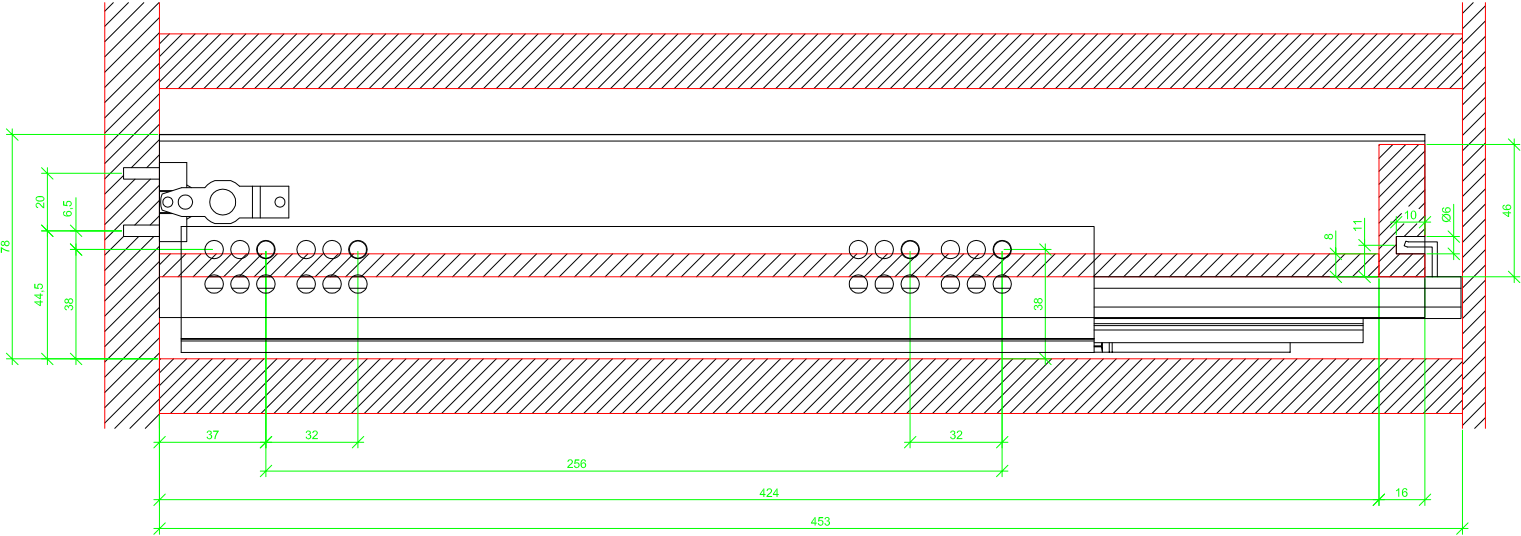

AVT YOU with wooden panel