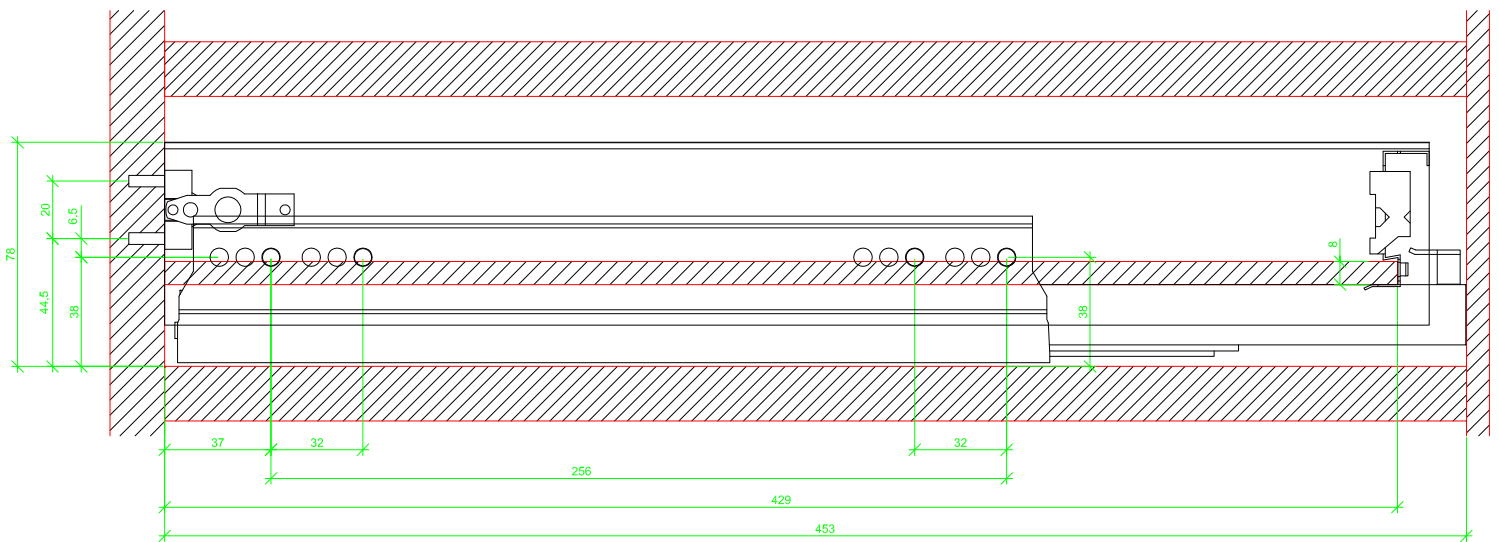

Drawings / Zeichnungen:
AvanTech YOU

Technik für Möbel

Hettich

Model / Ausführung	Drawer / Schubkasten
Profile height / Zargenhöhe	77 mm
Nominal length / Nennlänge	450 mm
Cabinet side panel thickness / Korpuseitendicke	16 / 18 / 19 mm

		
A	NL - 26	NL - 21
B	LB - 24	
C	LB - 24	-
D	46	-

AVT YOU with wooden panel

AVT YOU with steel rear panel

AVT YOU with wooden panel

AVT YOU with steel rear panel

AVT YOU with wooden panel

AVT YOU with steel rear panel