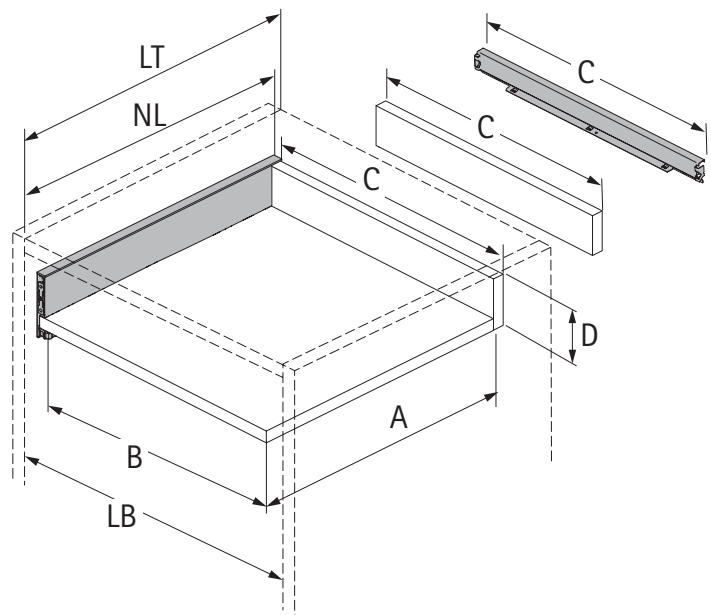

Drawings / Zeichnungen:
AvanTech YOU

Technik für Möbel

Hettich

Model / Ausführung	Drawer / Schubkasten
Profile height / Zargenhöhe	77 mm
Nominal length / Nennlänge	450 mm
Cabinet side panel thickness / Korpuseitendicke	16 / 18 / 19 mm

		
A	NL - 26	NL - 21
B	LB - 24	
C	LB - 24	-
D	46	-

AVT YOU with wooden panel

AVT YOU with steel rear panel

AVT YOU with wooden panel

AVT YOU with steel rear panel

AVT YOU with wooden panel

AVT YOU with steel rear panel