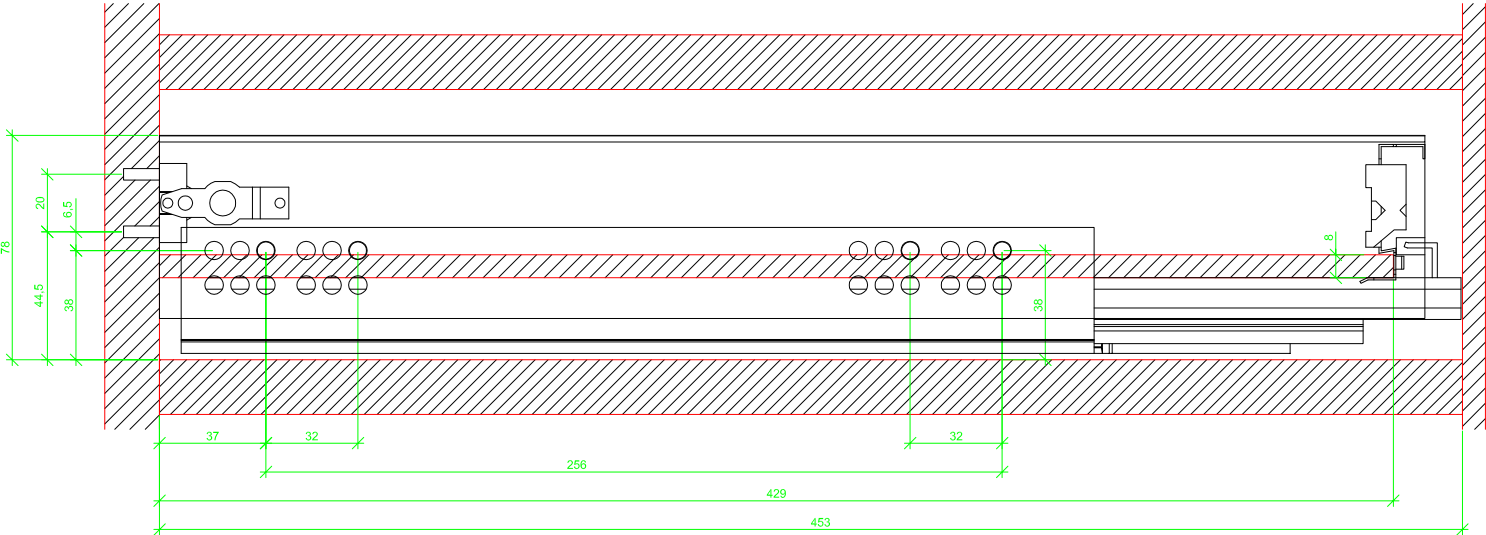

AVT YOU with steel rear panel

Quadro YOU