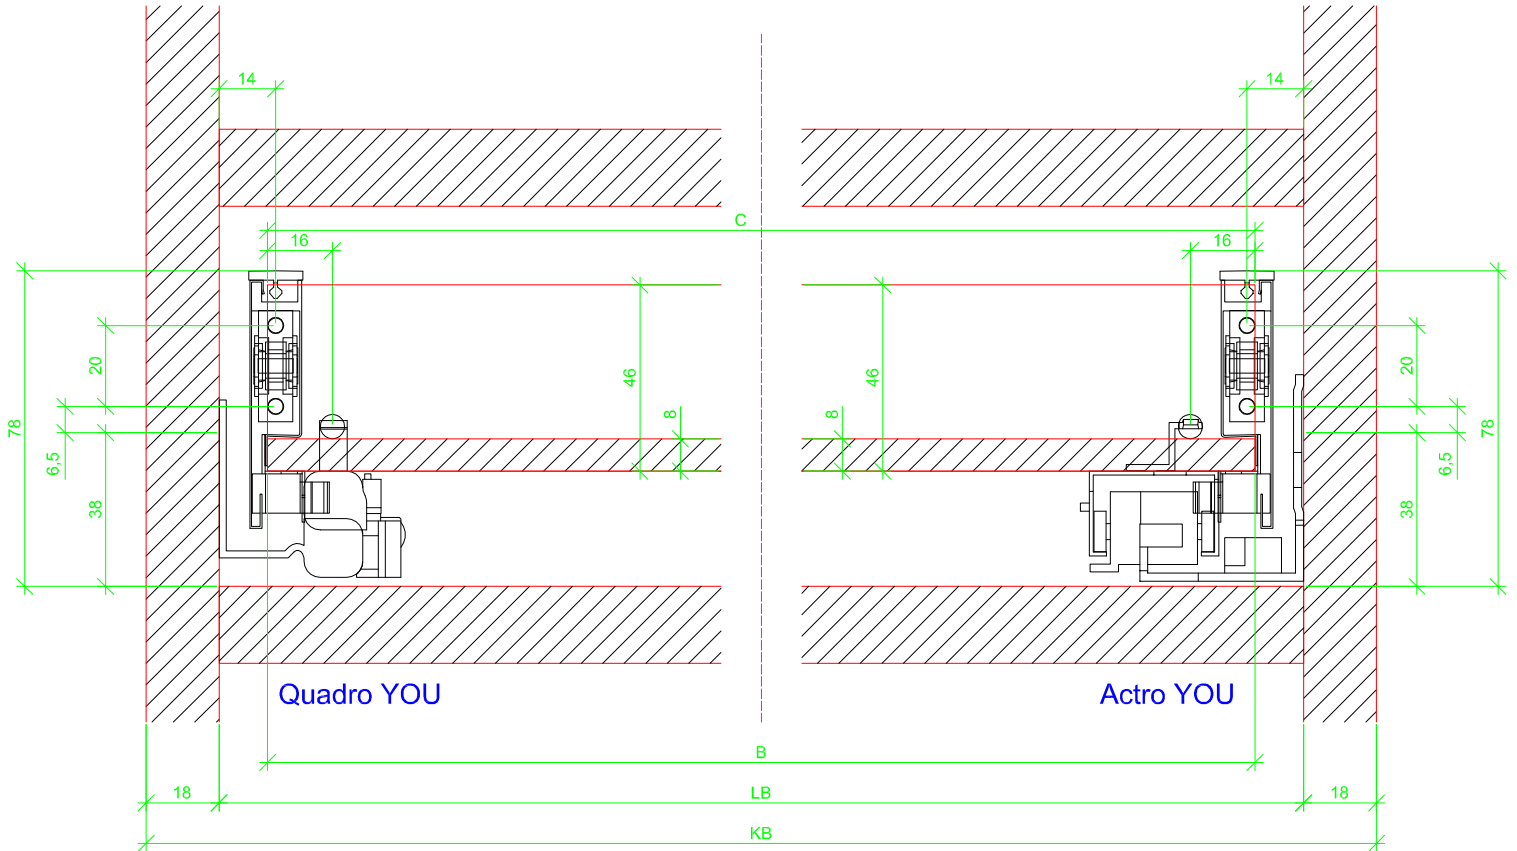

Drawings / Zeichnungen:
AvanTech YOU

Technik für Möbel

Hettich

Model / Ausführung	Drawer / Schubkasten
Profile height / Zargenhöhe	77 mm
Nominal length / Nennlänge	450 mm
Cabinet side panel thickness / Korpuseitendicke	16 / 18 / 19 mm

		
A	NL - 26	NL - 21
B	LB - 24	
C	LB - 24	-
D	46	-

AVT YOU with wooden panel

AVT YOU with steel rear panel

AVT YOU with wooden panel

AVT YOU with steel rear panel

AVT YOU with wooden panel

AVT YOU with steel rear panel

Actro YOU

AVT YOU with wooden panel

AVT YOU with steel rear panel

Quadro YOU