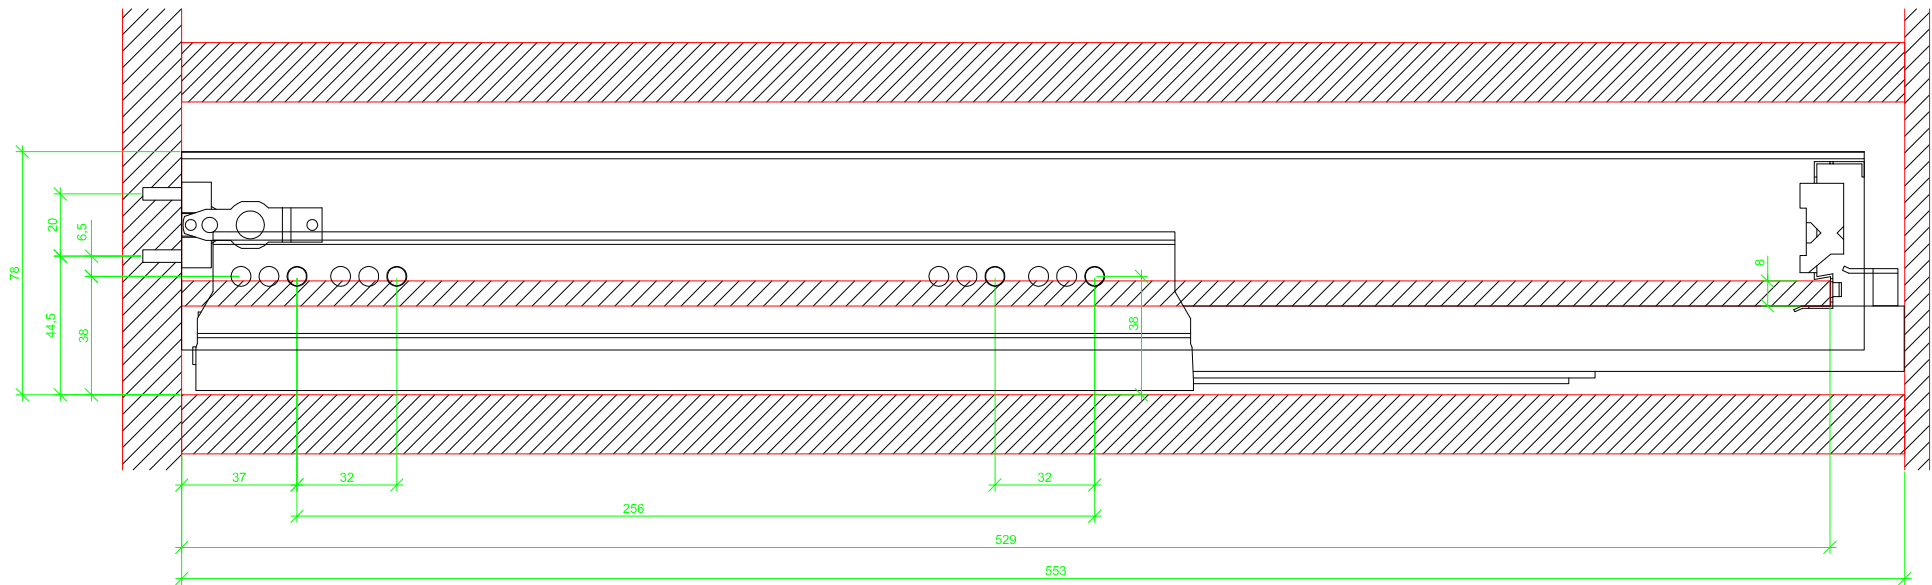

AVT YOU with steel rear panel

Actro YOU