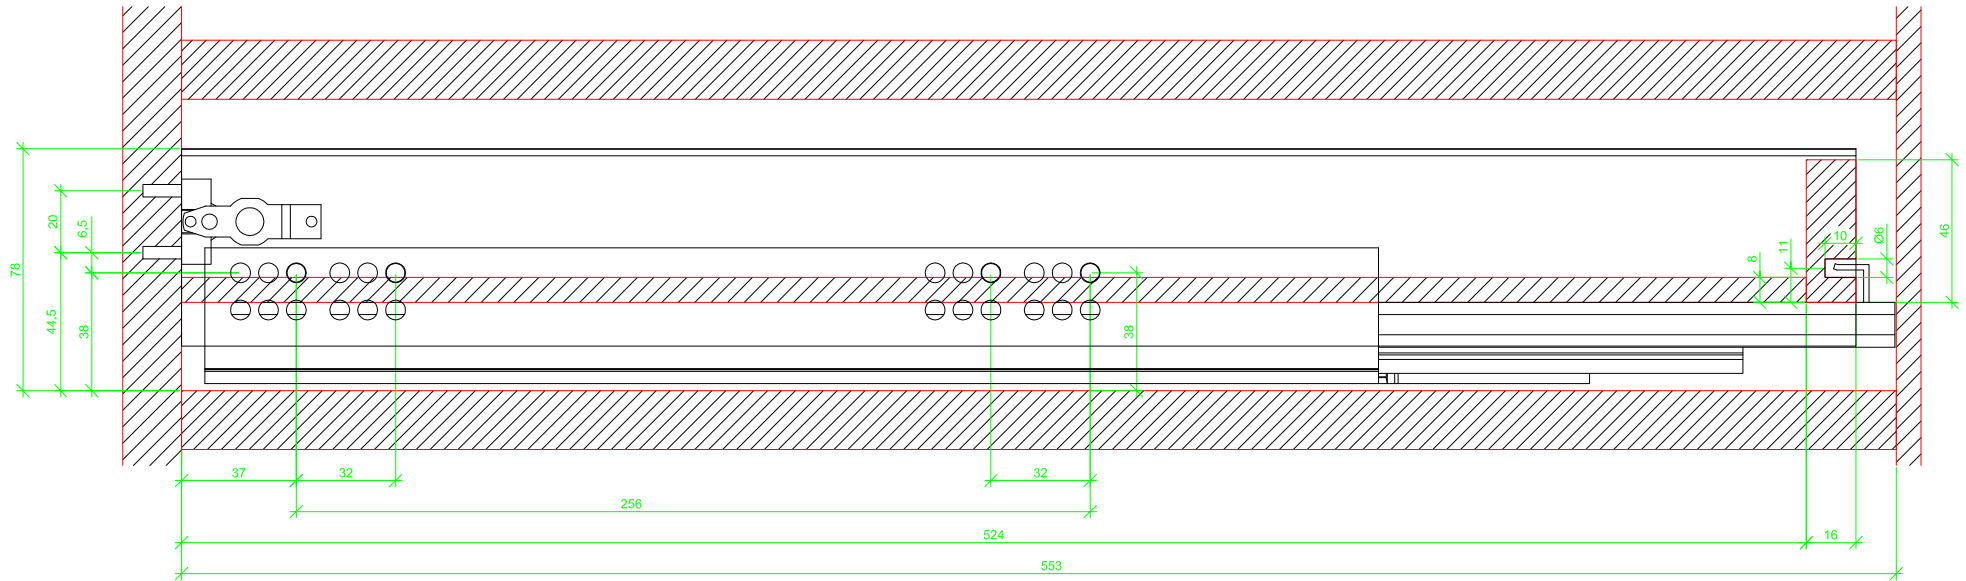

AVT YOU with wooden panel