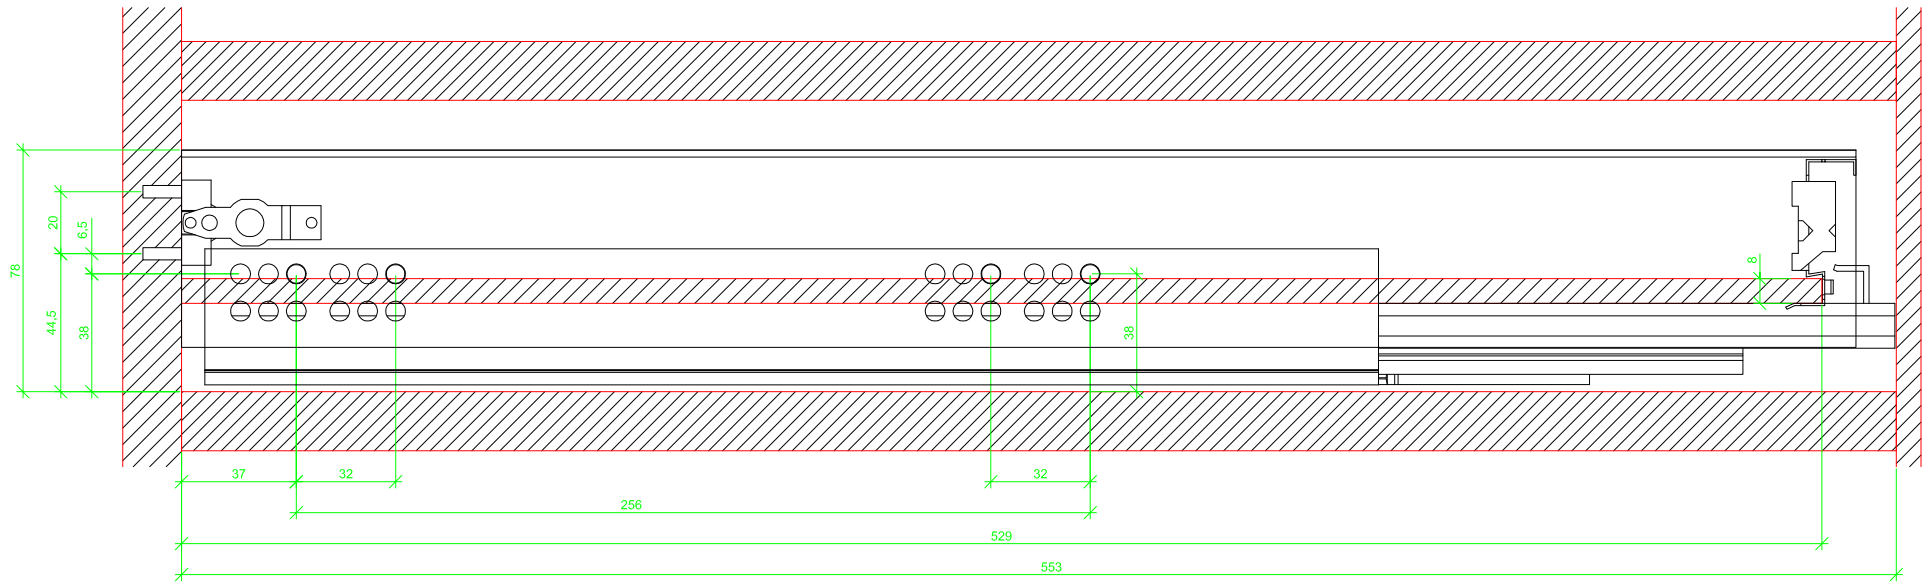

AVT YOU with steel rear panel