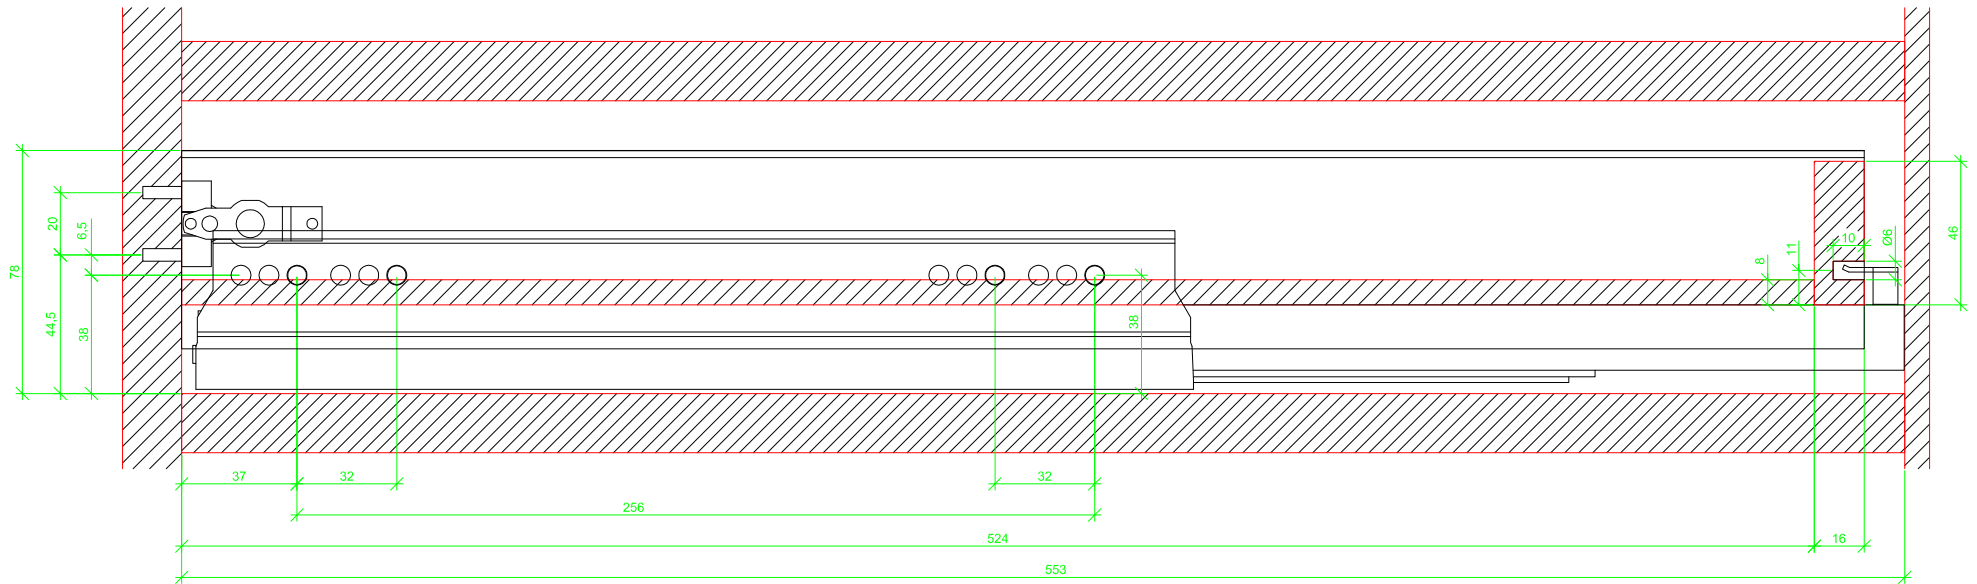

Drawings / Zeichnungen:
AvanTech YOU

Technik für Möbel

Hettich

Model / Ausführung	Drawer / Schubkasten
Profile height / Zargenhöhe	77 mm
Nominal length / Nennlänge	550 mm
Cabinet side panel thickness / Korpuseitendicke	16 / 18 / 19 mm

		
A	NL - 26	NL - 21
B	LB - 24	
C	LB - 24	-
D	46	-

AVT YOU with wooden panel

AVT YOU with steel rear panel

AVT YOU with wooden panel

AVT YOU with steel rear panel

AVT YOU with wooden panel

AVT YOU with steel rear panel