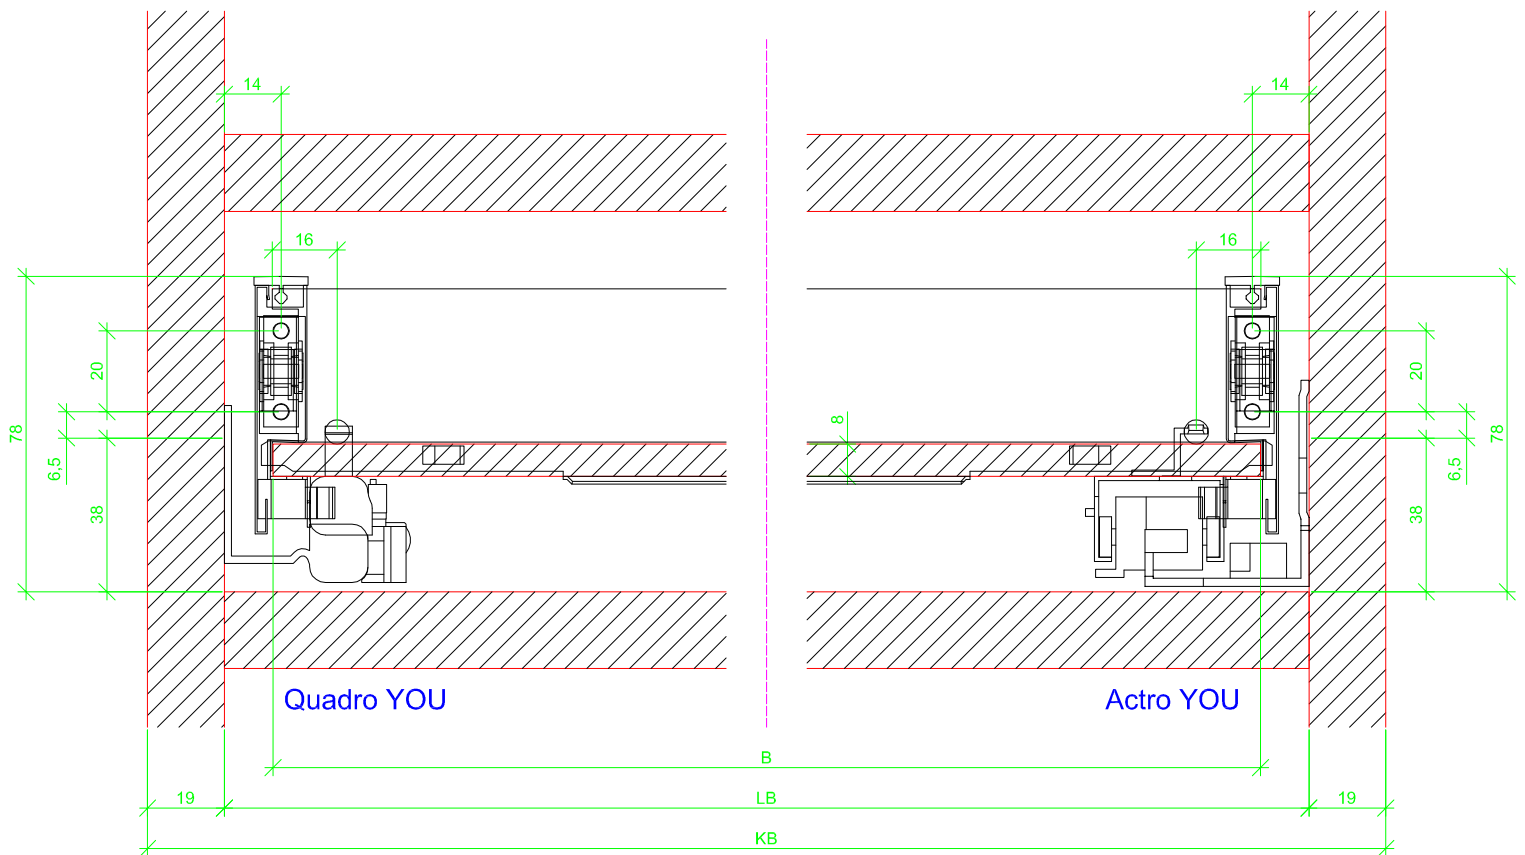

Drawings / Zeichnungen:
AvanTech YOU

Technik für Möbel

Hettich

Model / Ausführung	Drawer / Schubkasten
Profile height / Zargenhöhe	77 mm
Nominal length / Nennlänge	550 mm
Cabinet side panel thickness / Korpuseitendicke	16 / 18 / 19 mm

		
A	NL - 26	NL - 21
B	LB - 24	
C	LB - 24	-
D	46	-

AVT YOU with wooden panel

AVT YOU with steel rear panel

AVT YOU with wooden panel

AVT YOU with steel rear panel

AVT YOU with wooden panel

AVT YOU with steel rear panel