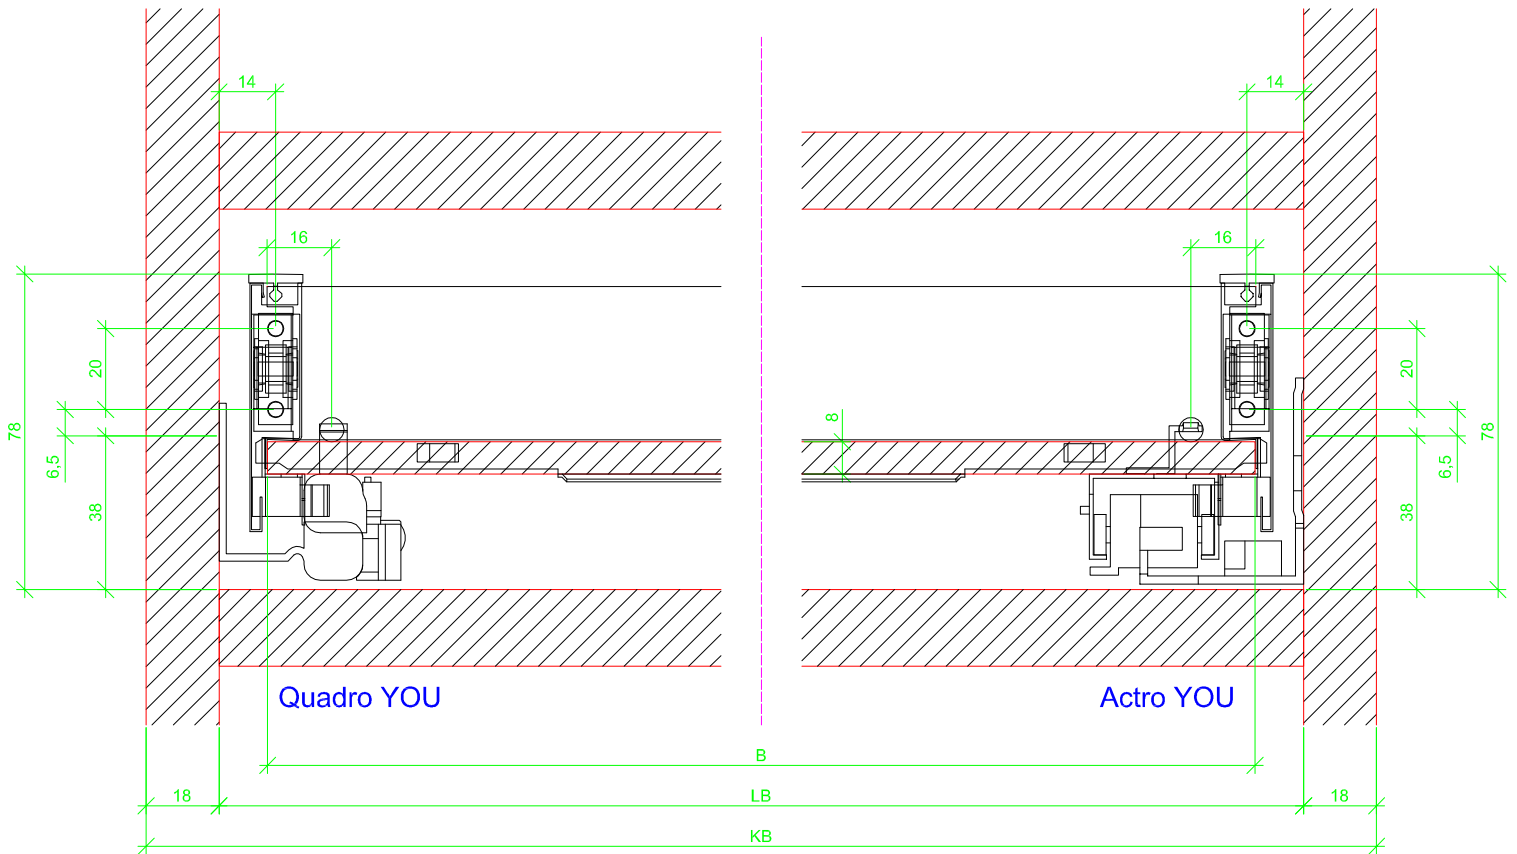

Drawings / Zeichnungen:
AvanTech YOU

Technik für Möbel

Hettich

Model / Ausführung	Drawer / Schubkasten
Profile height / Zargenhöhe	77 mm
Nominal length / Nennlänge	550 mm
Cabinet side panel thickness / Korpuseitendicke	16 / 18 / 19 mm

		
A	NL - 26	NL - 21
B	LB - 24	
C	LB - 24	-
D	46	-

AVT YOU with wooden panel

AVT YOU with steel rear panel

AVT YOU with wooden panel

AVT YOU with steel rear panel

AVT YOU with wooden panel

AVT YOU with steel rear panel