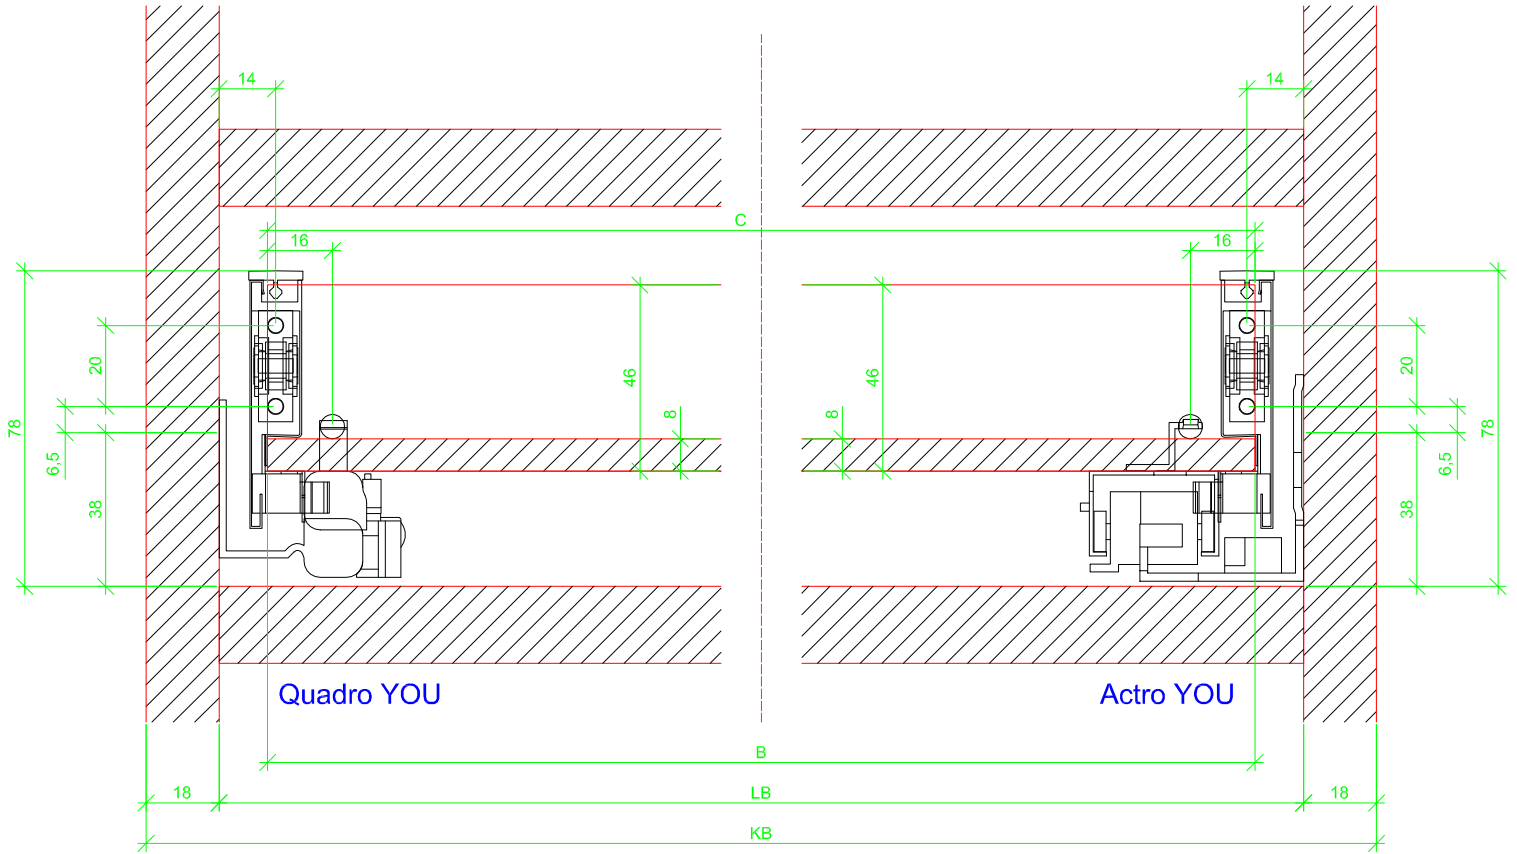

Drawings / Zeichnungen:
AvanTech YOU

Technik für Möbel

Hettich

Model / Ausführung	Drawer / Schubkasten
Profile height / Zargenhöhe	77 mm
Nominal length / Nennlänge	550 mm
Cabinet side panel thickness / Korpuseitendicke	16 / 18 / 19 mm

		
A	NL - 26	NL - 21
B	LB - 24	
C	LB - 24	-
D	46	-

AVT YOU with wooden panel

AVT YOU with steel rear panel

AVT YOU with wooden panel

AVT YOU with steel rear panel

AVT YOU with wooden panel

AVT YOU with steel rear panel