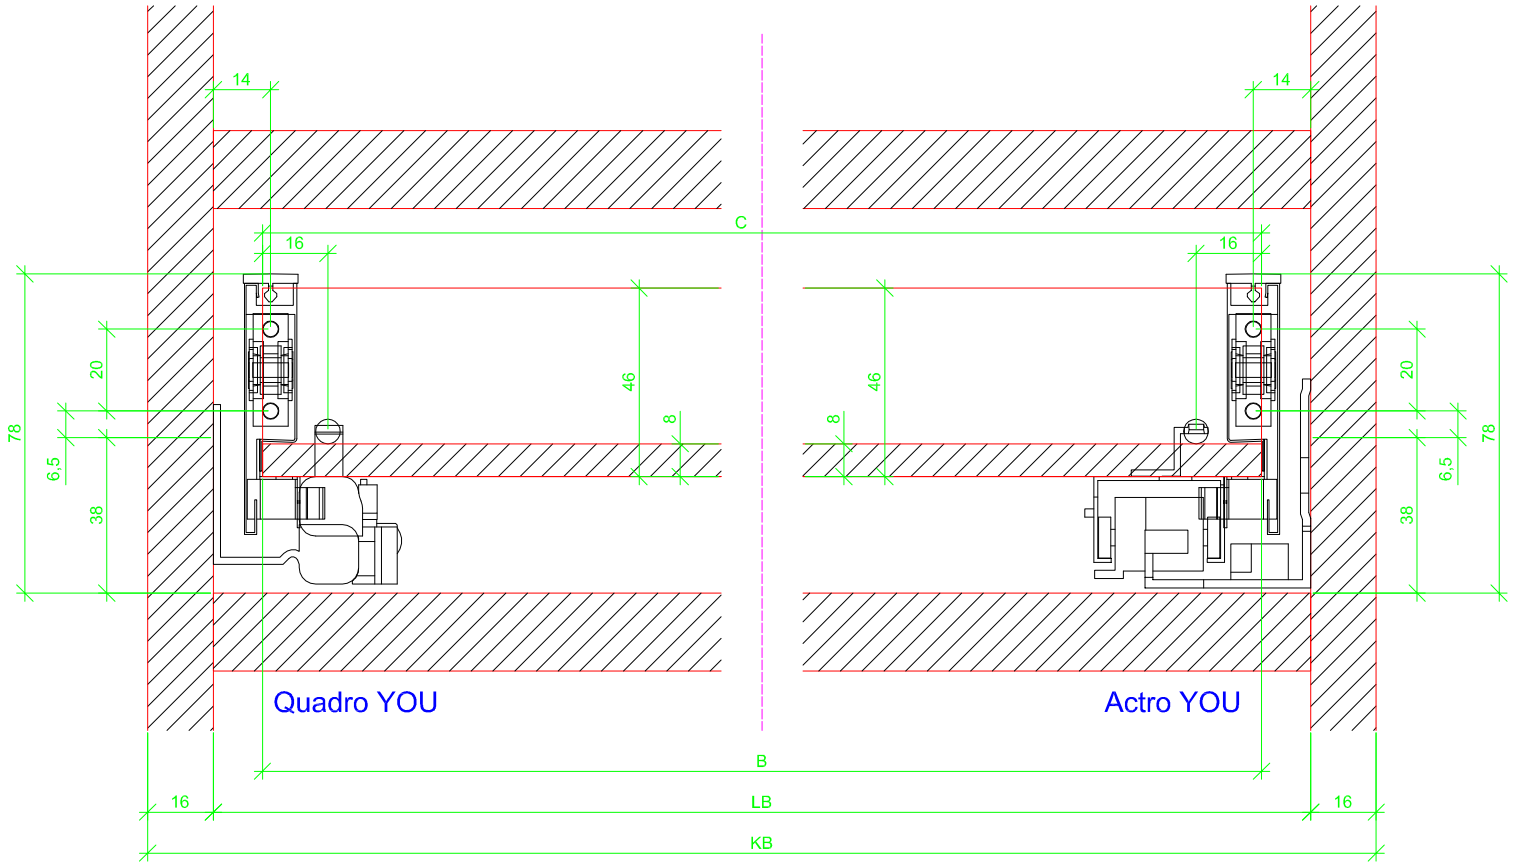

Drawings / Zeichnungen:
AvanTech YOU

Technik für Möbel

Hettich

Model / Ausführung	Drawer / Schubkasten
Profile height / Zargenhöhe	77 mm
Nominal length / Nennlänge	550 mm
Cabinet side panel thickness / Korpuseitendicke	16 / 18 / 19 mm

		
A	NL - 26	NL - 21
B	LB - 24	
C	LB - 24	-
D	46	-

AVT YOU with wooden panel

AVT YOU with steel rear panel

AVT YOU with wooden panel

AVT YOU with steel rear panel

AVT YOU with wooden panel

AVT YOU with steel rear panel