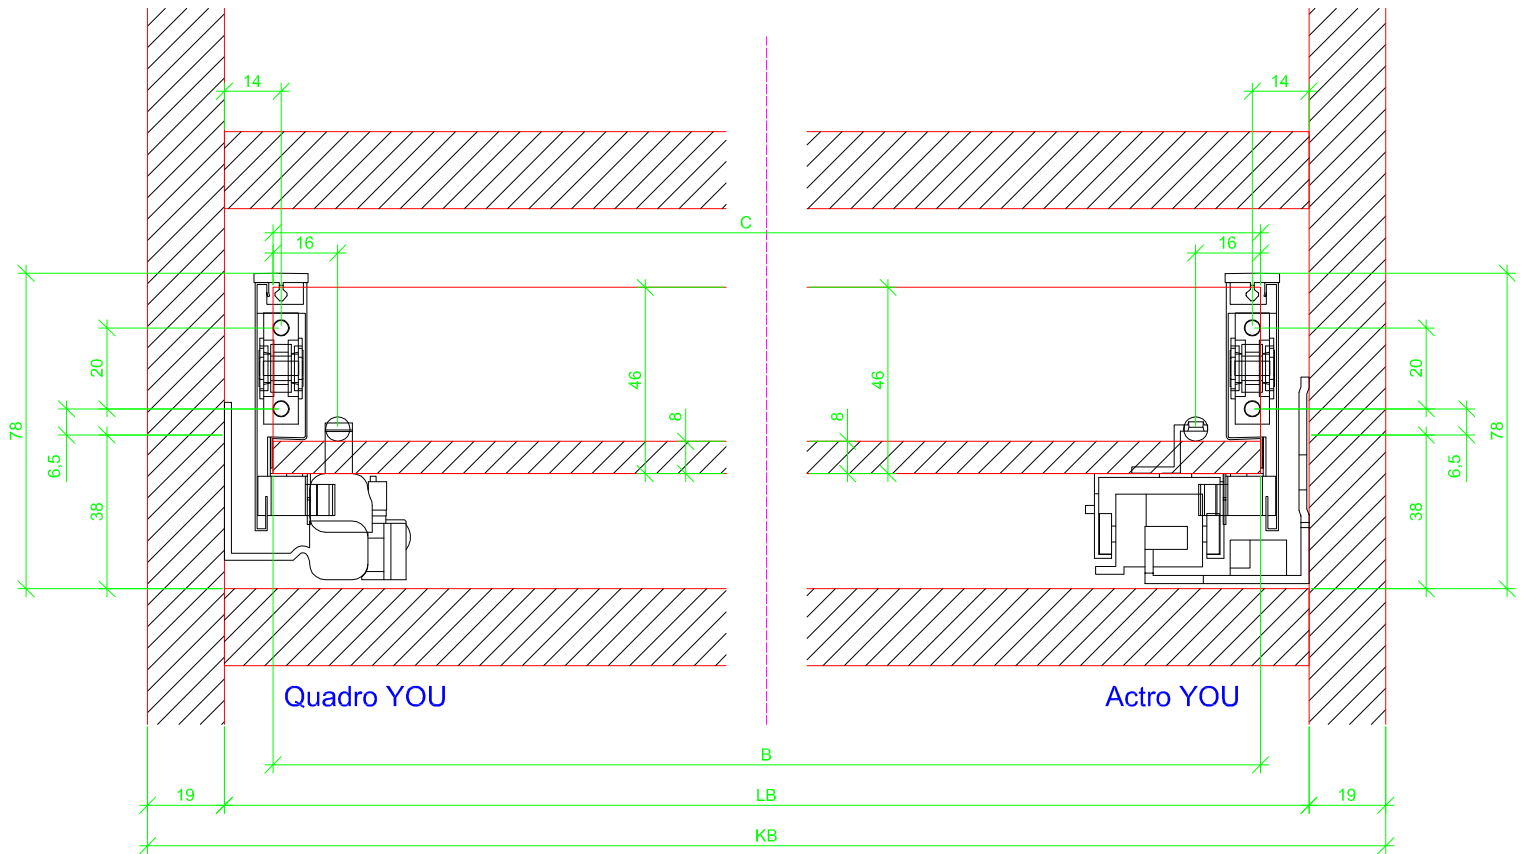

Drawings / Zeichnungen:
AvanTech YOU

Technik für Möbel

Hettich

Model / Ausführung	Drawer / Schubkasten
Profile height / Zargenhöhe	77 mm
Nominal length / Nennlänge	550 mm
Cabinet side panel thickness / Korpuseitendicke	16 / 18 / 19 mm

		
A	NL - 26	NL - 21
B	LB - 24	
C	LB - 24	-
D	46	-

AVT YOU with wooden panel

AVT YOU with steel rear panel

AVT YOU with wooden panel

AVT YOU with steel rear panel

AVT YOU with wooden panel

AVT YOU with steel rear panel