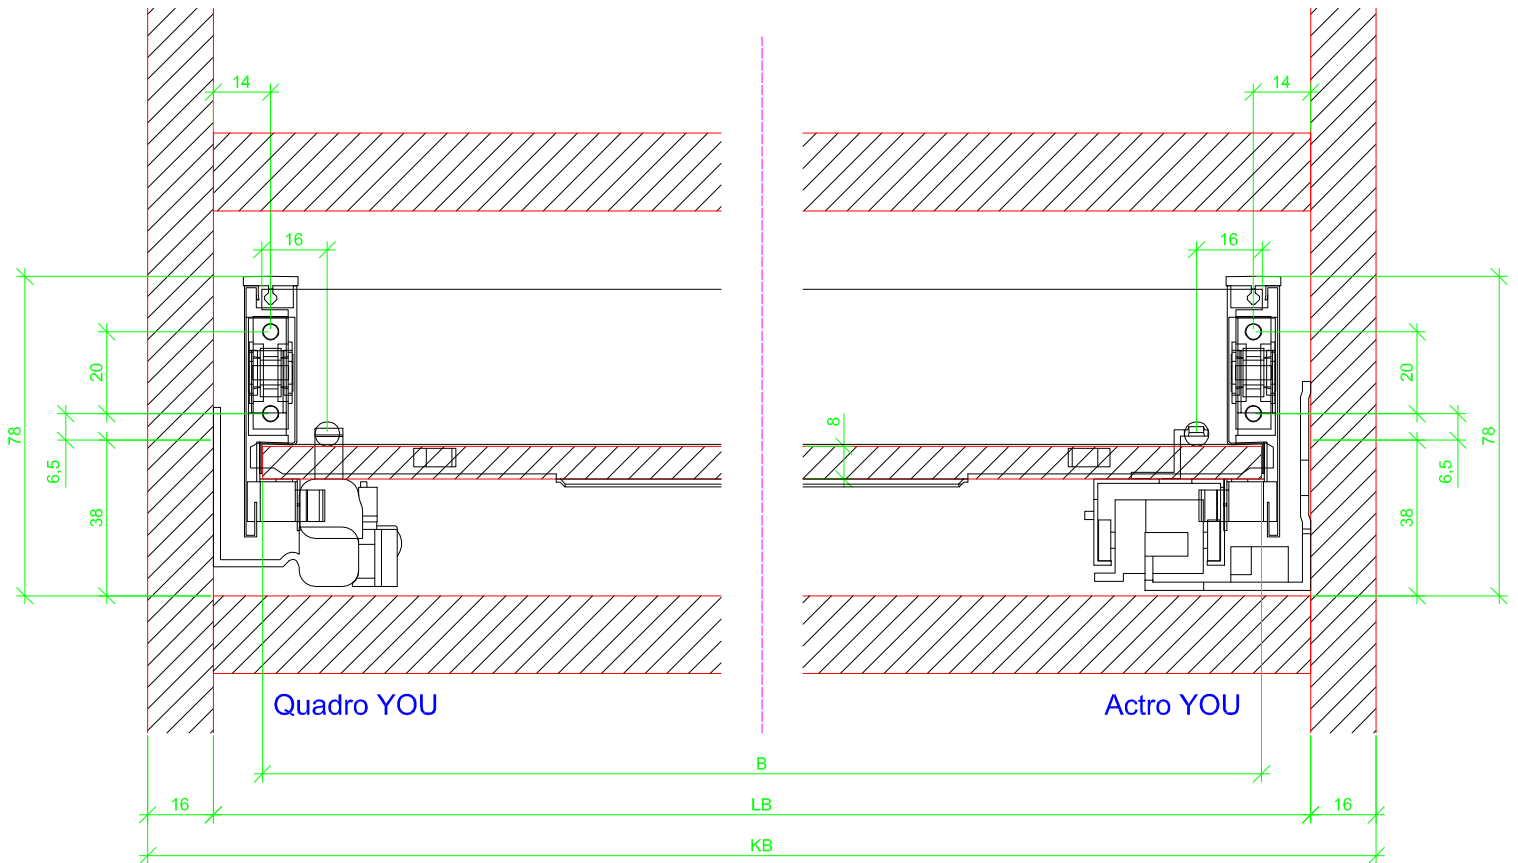

Drawings / Zeichnungen:
AvanTech YOU

Technik für Möbel

Hettich

Model / Ausführung	Drawer / Schubkasten
Profile height / Zargenhöhe	77 mm
Nominal length / Nennlänge	550 mm
Cabinet side panel thickness / Korpuseitendicke	16 / 18 / 19 mm

		
A	NL - 26	NL - 21
B	LB - 24	
C	LB - 24	-
D	46	-

AVT YOU with wooden panel

AVT YOU with steel rear panel

AVT YOU with wooden panel

AVT YOU with steel rear panel

AVT YOU with wooden panel

AVT YOU with steel rear panel

AVT YOU with wooden panel

AVT YOU with steel rear panel

Actro YOU

AVT YOU with wooden panel

AVT YOU with steel rear panel