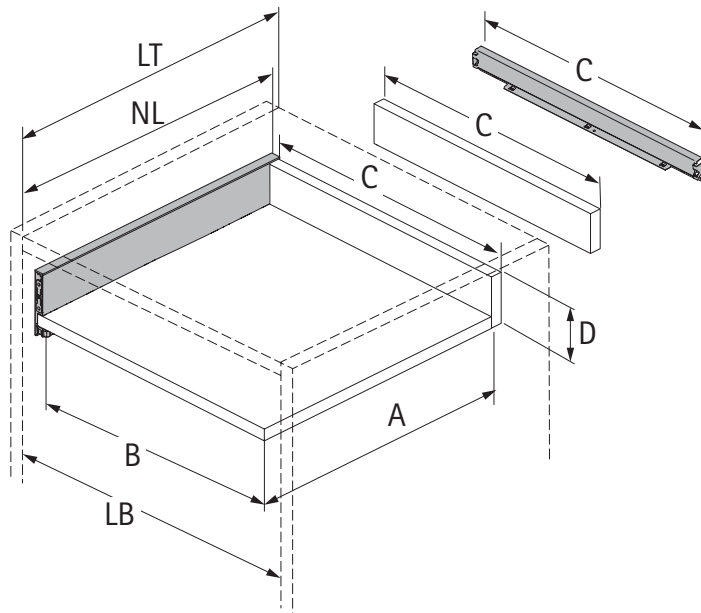

Drawings / Zeichnungen:
AvanTech YOU

Technik für Möbel

Hettich

Model / Ausführung	Drawer / Schubkasten
Profile height / Zargenhöhe	77 mm
Nominal length / Nennlänge	550 mm
Cabinet side panel thickness / Korpuseitendicke	16 / 18 / 19 mm

		
A	NL - 26	NL - 21
B	LB - 24	
C	LB - 24	-
D	46	-

AVT YOU with wooden panel

AVT YOU with steel rear panel

AVT YOU with wooden panel

AVT YOU with steel rear panel

AVT YOU with wooden panel

AVT YOU with steel rear panel