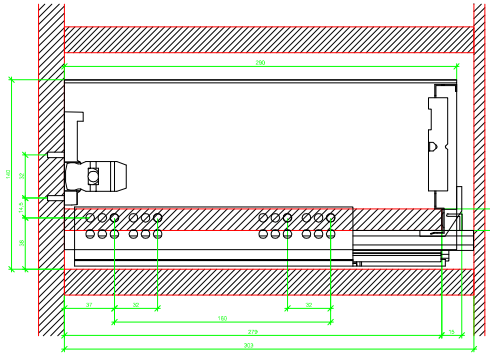

AVT YOU with Steel Rear Panel