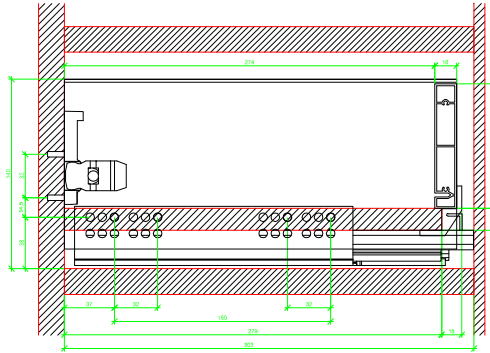

AVT YOU with Aluminium Profile