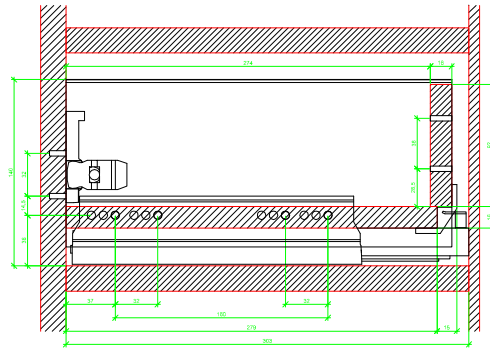

AVT YOU with Wooden Panel