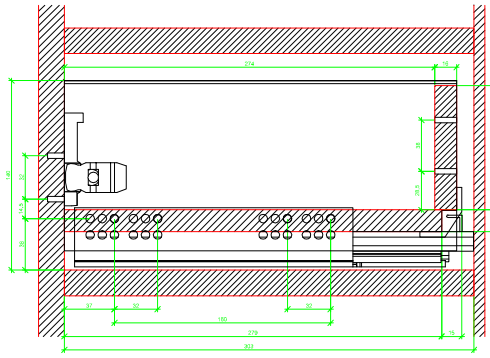

AVT YOU with Wooden Panel