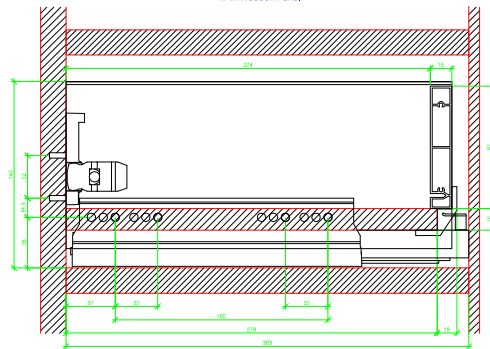

AVT YOU with Aluminium Profile