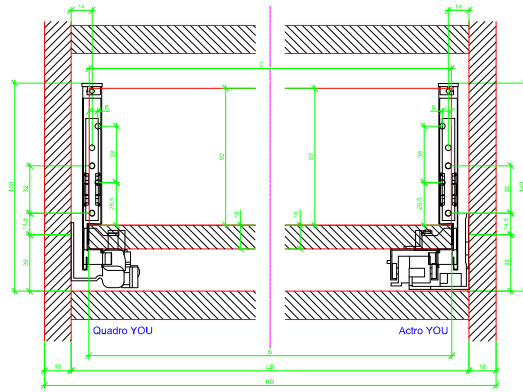

AVT YOU with Wooden Panel