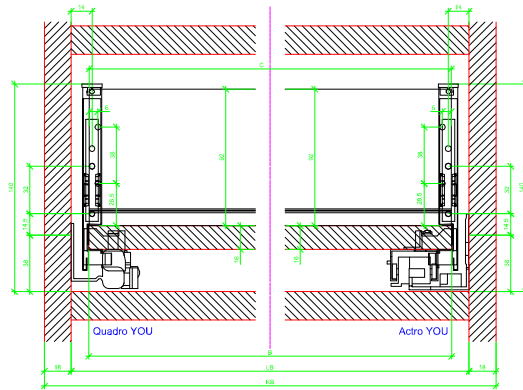

AVT YOU with Aluminum Profile