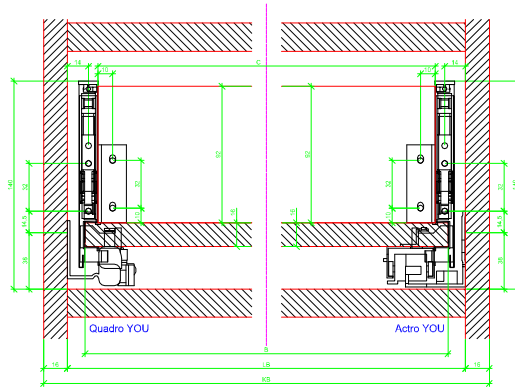

AVT YOU Rear Panel Connector with Wooden Panel