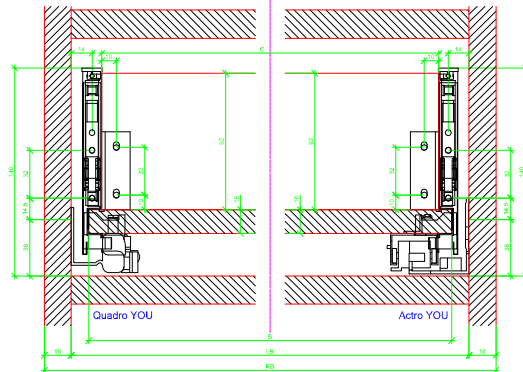

AVT YOU Rear Panel Connector with Wooden Panel