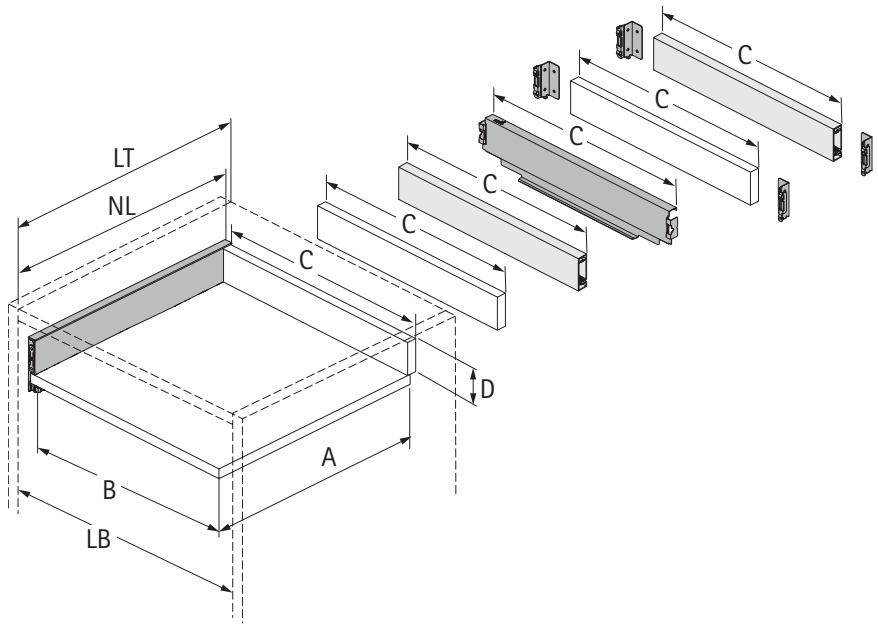

Drawings / Zeichnungen:
AvanTech YOU

Technik für Möbel

Hettich

Model / Ausführung	Drawer / Schubkasten
Profile height / Zargenhöhe	139 mm
Nominal length / Nennlänge	300 mm
Cabinet side panel thickness / Korpuseitendicke	16 / 18 / 19 mm

			
A		NL - 21	
B		LB - 24	
C	LB - 24	LB - 41	-
D H 139	92	92	-

AVT YOU with Wooden Panel

AVT YOU Rear Panel Connector with Wooden Panel

AVT YOU with Aluminium Profile

AVT YOU Rear Panel Connectors with Aluminium Profile