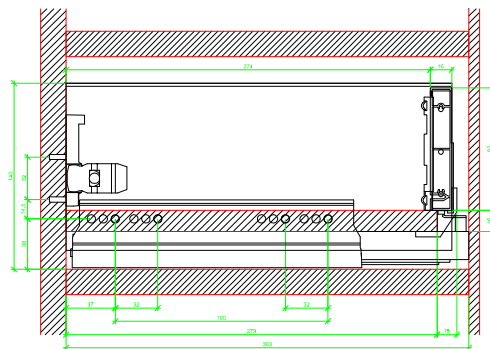

AVT YOU with Steel Rear Panel