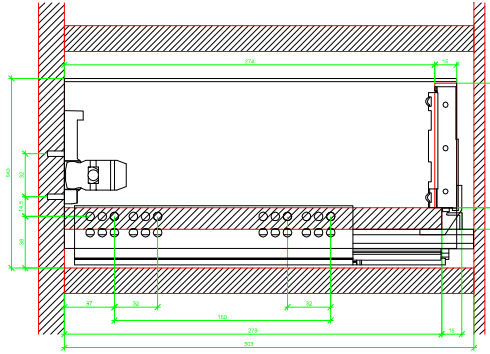

AVT YOU Rear Panel Connector with Wooden Panel