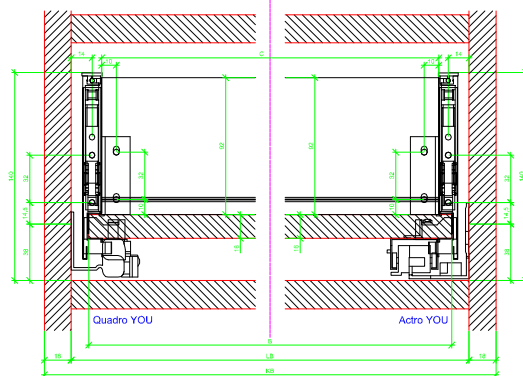

AVT YOU with Steel Rear Panel