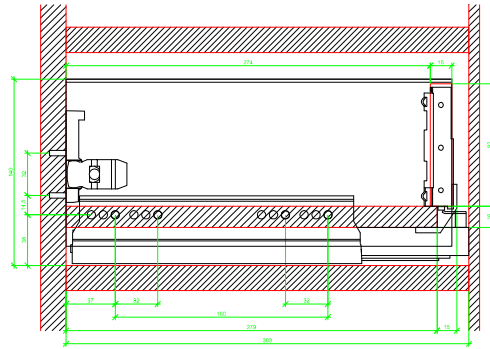

AVT YOU Rear Panel Connector with Wooden Panel