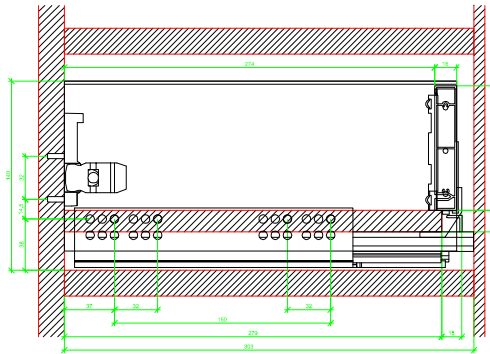

AVT YOU with Steel Rear Panel