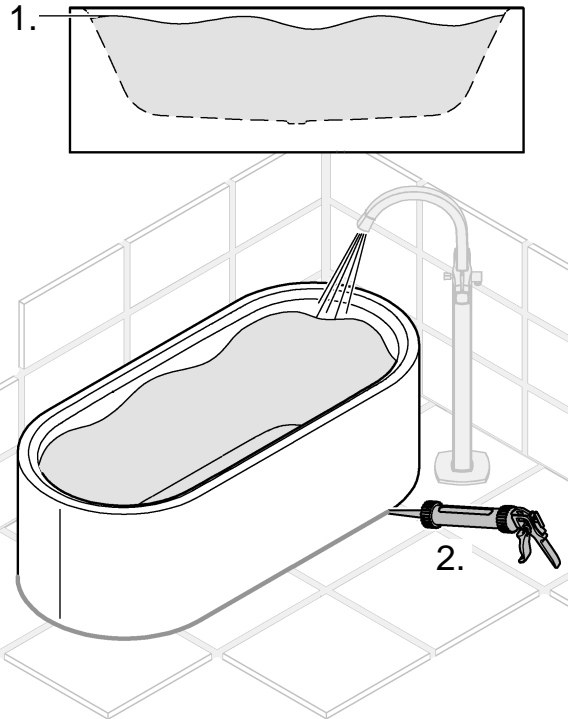

4

5

6

24h

7

Pure Freude an Wasser

GROHE

D