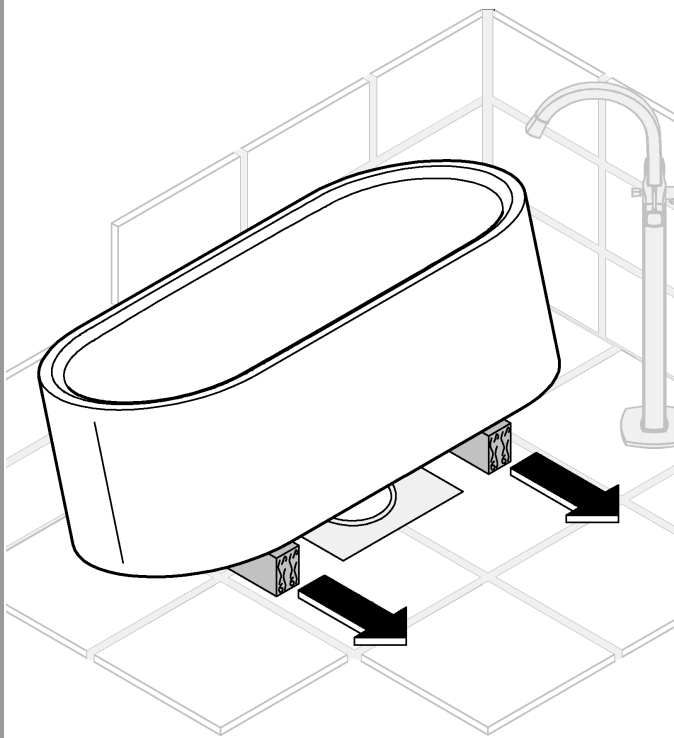

4

5

6

24h

7

Pure Freude an Wasser

GROHE

D