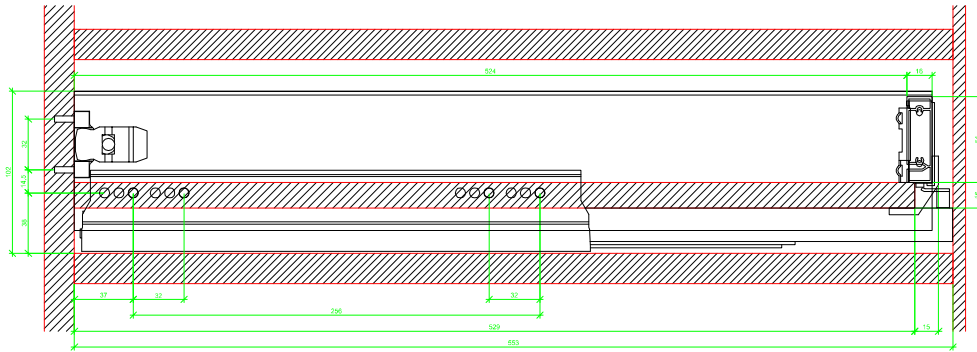

AVT YOU with Steel Rear Panel