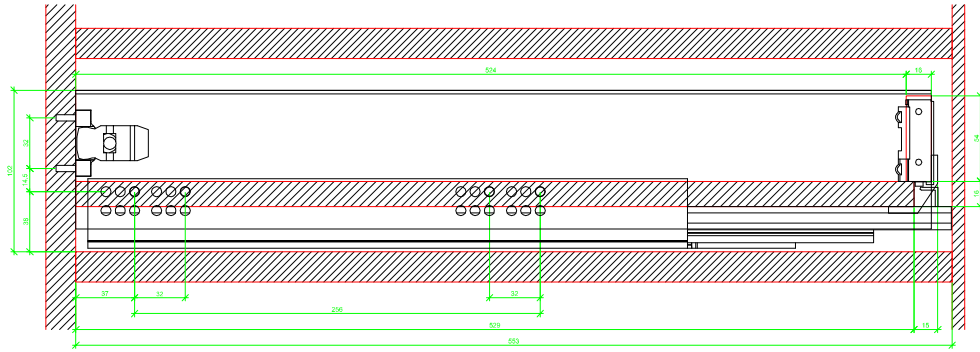

AVT YOU Rear Panel Connector with Wooden Panel