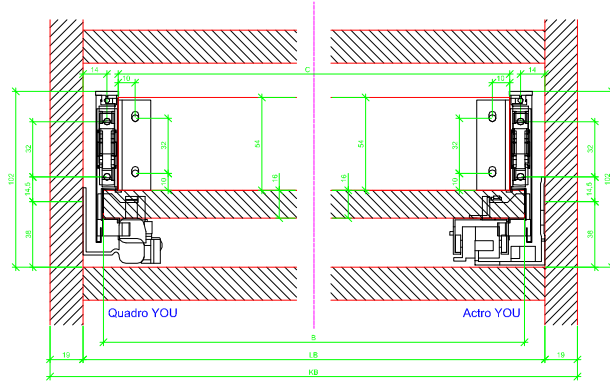

AVT YOU Rear Panel Connector with Wooden Panel