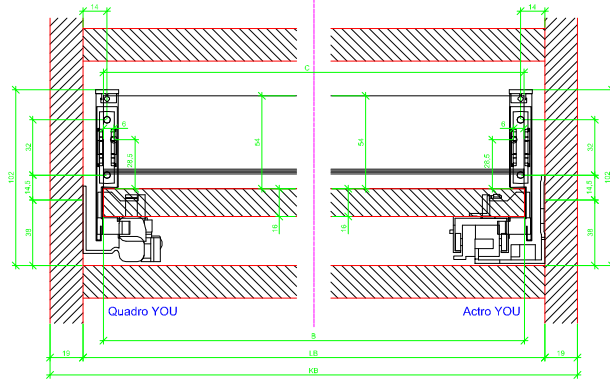

AVT YOU with Aluminium Profile