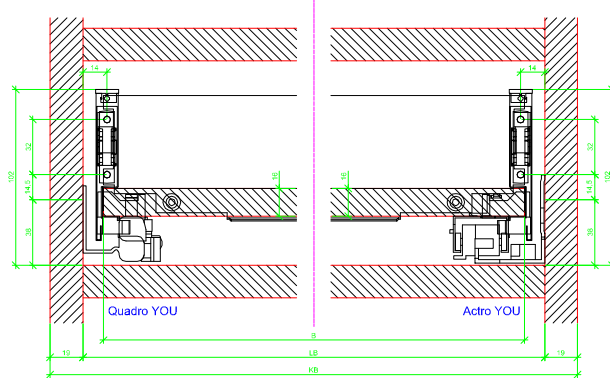

Drawings / Zeichnungen:  
AvanTech YOU

Technik für Möbel

  
**Hettich**

Model / Ausführung	Drawer / Schubkasten
Profile height / Zargenhöhe	101 mm
Nominal length / Nennlänge	550 mm
Cabinet side panel thickness / Korpuseitendicke	16 / 18 / 19 mm

			
A		NL - 21	
B		LB - 24	
C	LB - 24	LB - 41	-
D H 101	54	54	-

AVT YOU with Wooden Panel

AVT YOU Rear Panel Connector with Wooden Panel

AVT YOU with Aluminum Profile

AVT YOU Rear Panel Connectors with Aluminium Profile

AVT YOU with Steel Rear Panel

AVT YOU with Wooden Panel

AVT YOU Rear Panel Connector with Wooden Panel

AVT YOU with Aluminium Profile

AVT YOU Rear Panel Connectors with Aluminium Profile

AVT YOU with Steel Rear Panel