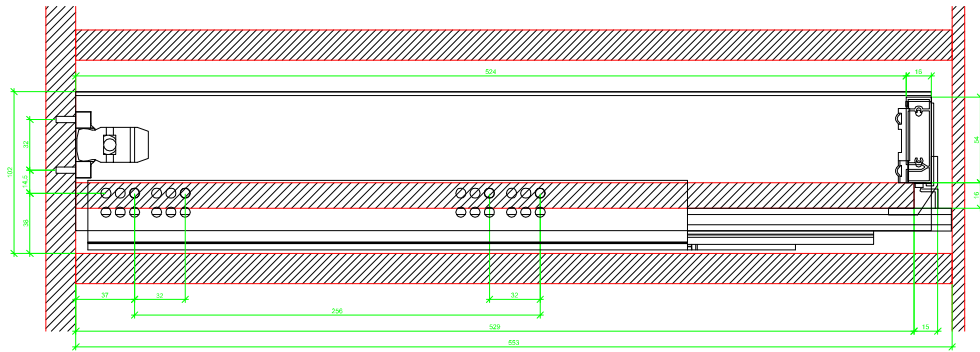

AVT YOU with Steel Rear Panel