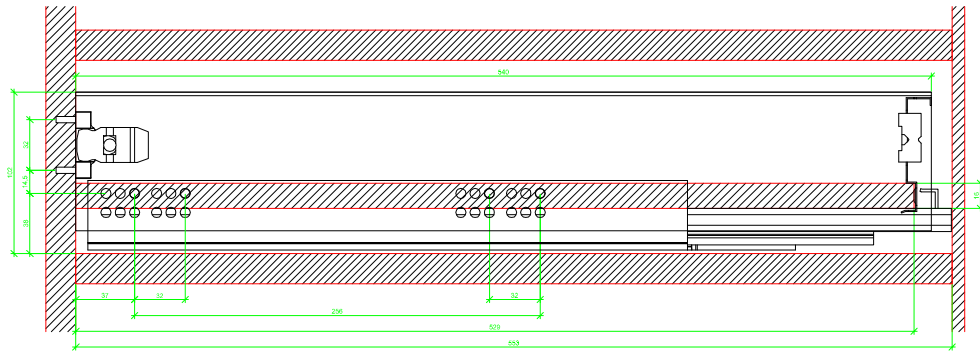

AVT YOU with Steel Rear Panel