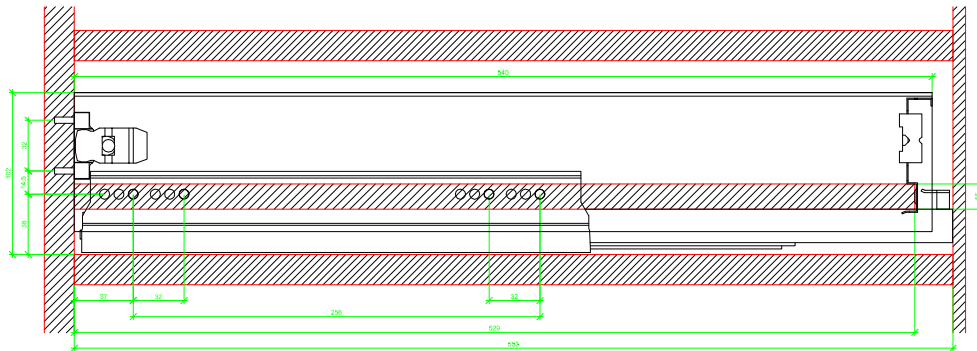

AVT YOU with Steel Rear Panel