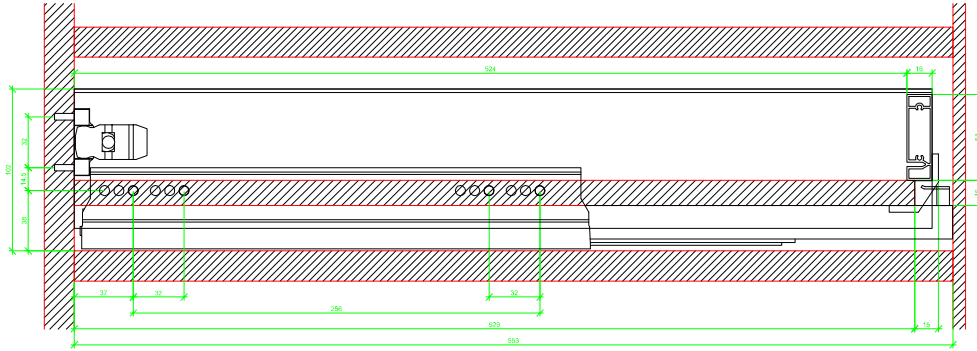

AVT YOU with Aluminium Profile