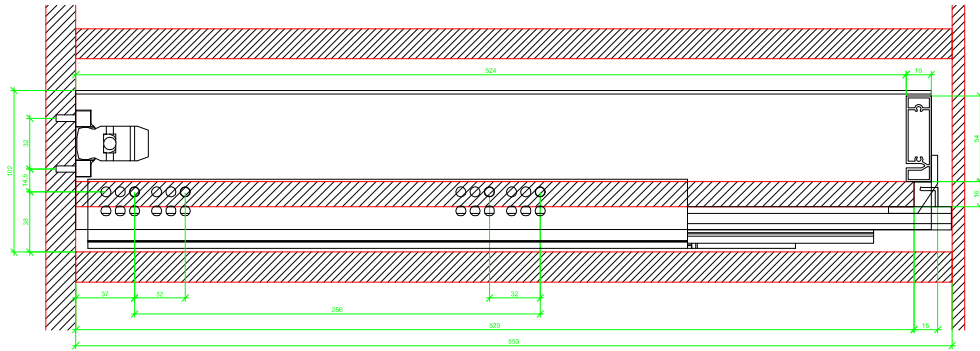

AVT YOU with Aluminium Profile