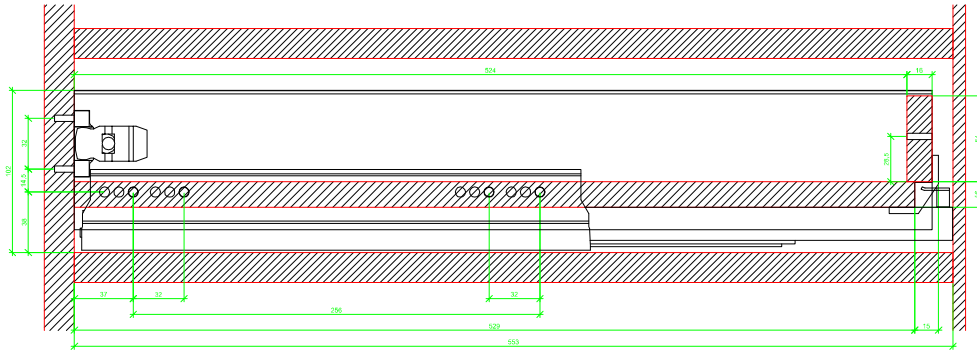

AVT YOU with Wooden Panel