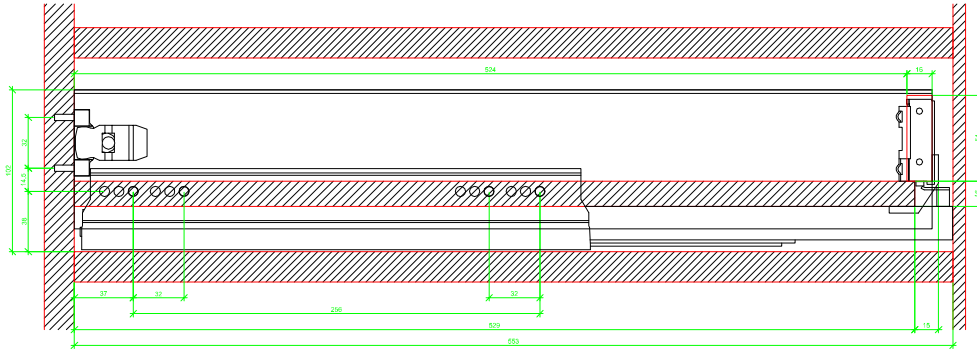

AVT YOU Rear Panel Connector with Wooden Panel