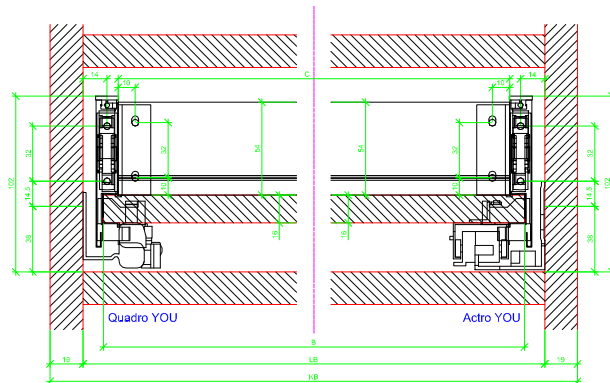

Drawings / Zeichnungen:  
AvanTech YOU

Technik für Möbel

  
**Hettich**

Model / Ausführung	Drawer / Schubkasten
Profile height / Zargenhöhe	101 mm
Nominal length / Nennlänge	550 mm
Cabinet side panel thickness / Korpuseitendicke	16 / 18 / 19 mm

			
A		NL - 21	
B		LB - 24	
C	LB - 24	LB - 41	-
D H 101	54	54	-

AVT YOU with Wooden Panel

AVT YOU Rear Panel Connector with Wooden Panel

AVT YOU with Aluminum Profile

AVT YOU Rear Panel Connectors with Aluminium Profile

AVT YOU with Steel Rear Panel

AVT YOU with Wooden Panel

AVT YOU Rear Panel Connector with Wooden Panel

AVT YOU with Aluminium Profile

AVT YOU Rear Panel Connectors with Aluminium Profile

AVT YOU with Steel Rear Panel