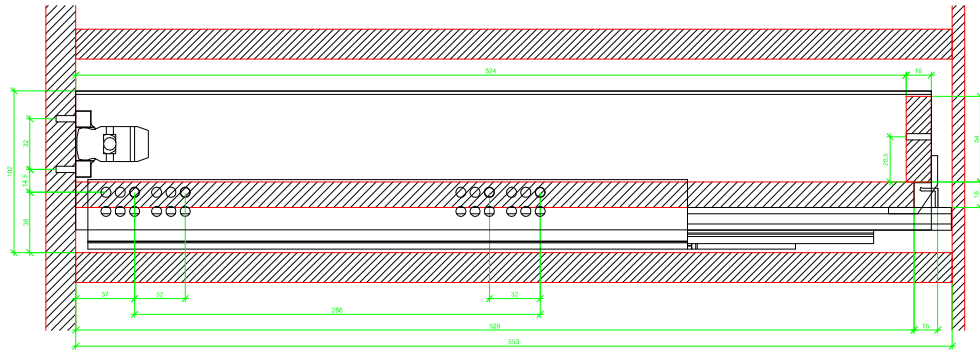

AVT YOU with Wooden Panel