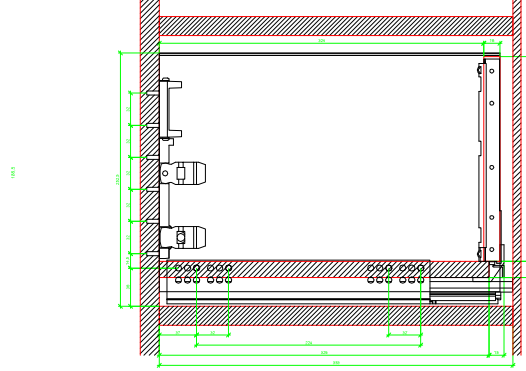

AVT YOU Rear Panel Connector with Wood Panel