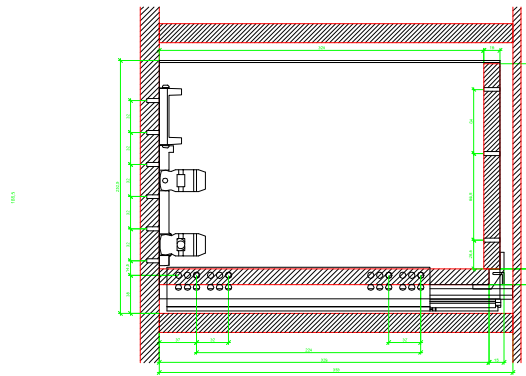

AVT YOU with Wood Panel