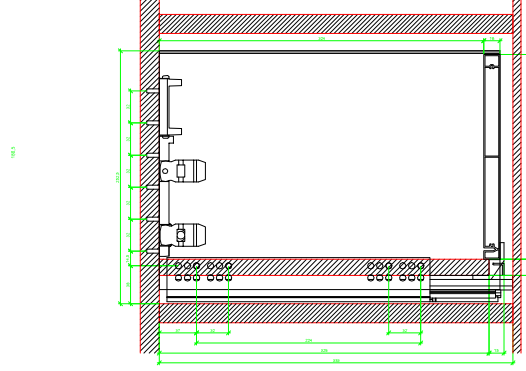

AVT YOU with Aluminum Profile