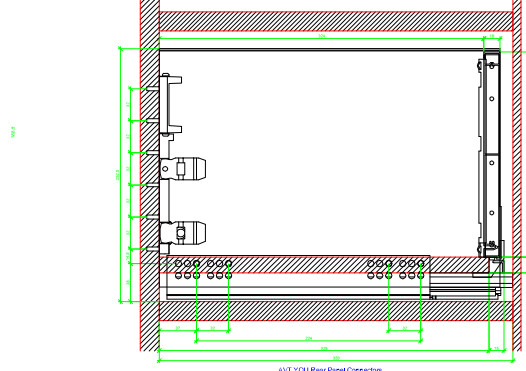

AVT YOU with Steel Rear Panel

Quadro YOU