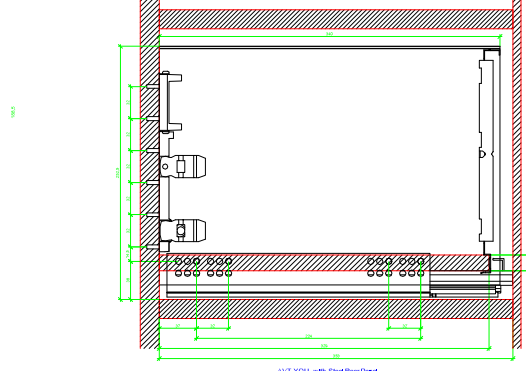

AVT YOU with Steel Rear Panel

Quadro YOU