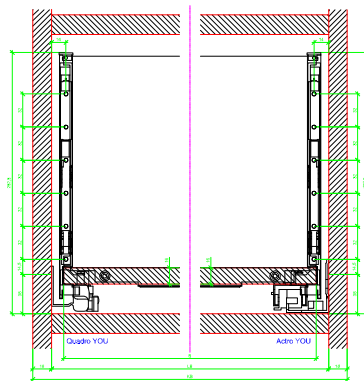

AVT YOU with Steel Rear Panel