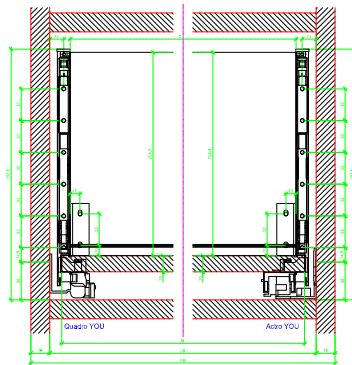

AVT YDU with Split Rear Panel