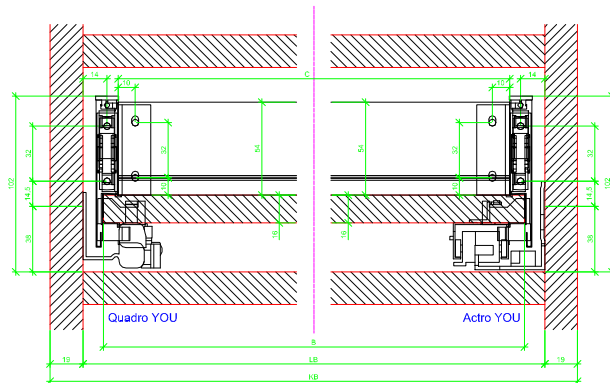

Drawings / Zeichnungen:
AvanTech YOU

Technik für Möbel

Hettich

Model / Ausführung	Drawer / Schubkasten
Profile height / Zargenhöhe	101 mm
Nominal length / Nennlänge	600 mm
Cabinet side panel thickness / Korpuseitendicke	16 / 18 / 19 mm

A			NL - 21	
B			LB - 24	
C	LB - 24		LB - 41	-
D H 101	54		54	-

AVT YOU with Wooden Panel

AVT YOU Rear Panel Connector with Wooden Panel

AVT YOU with Aluminum Profile

AVT YOU Rear Panel Connectors with Aluminium Profile

AVT YOU with Steel Rear Panel

AVT YOU with Wooden Panel

AVT YOU Rear Panel Connector with Wooden Panel

AVT YOU with Aluminium Profile

AVT YOU Rear Panel Connectors with Aluminium Profile

AVT YOU with Steel Rear Panel