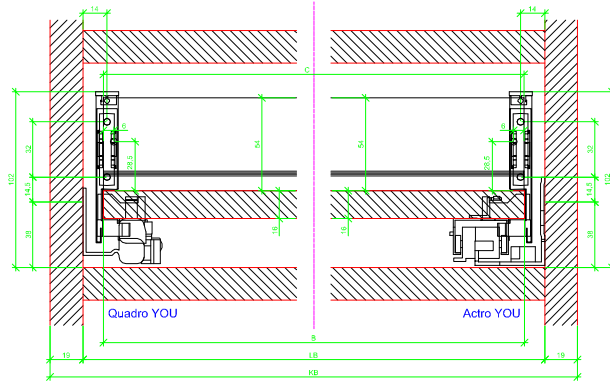

AVT YOU with Aluminium Profile