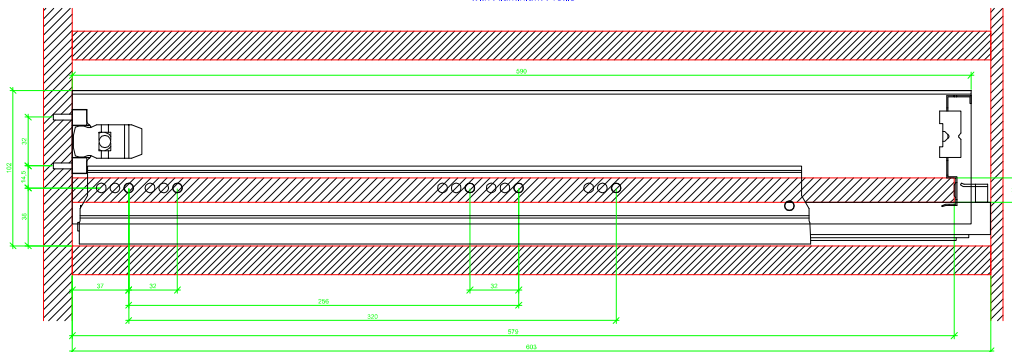

AVT YOU with Steel Rear Panel