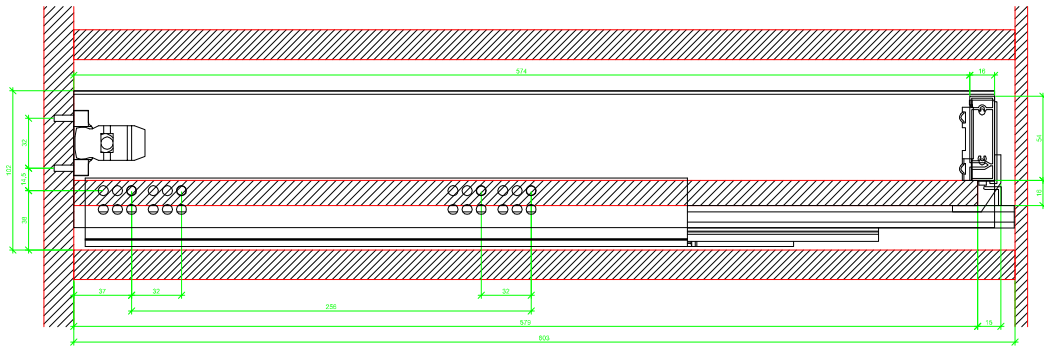

AVT YOU with Steel Rear Panel