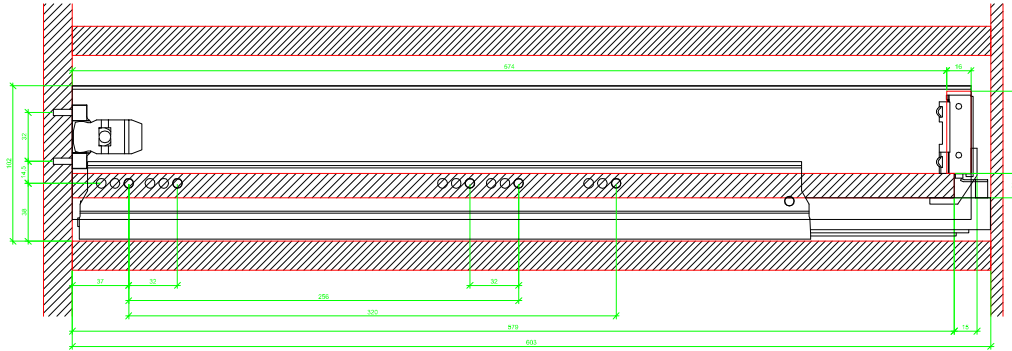

AVT YOU Rear Panel Connector with Wooden Panel