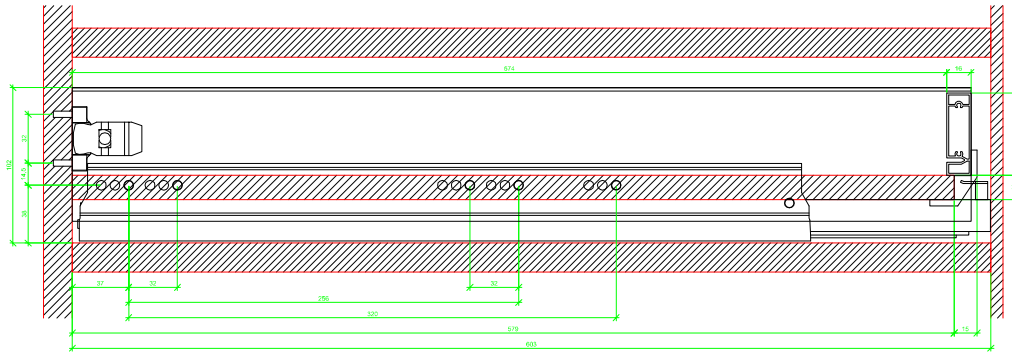

AVT YOU with Aluminium Profile