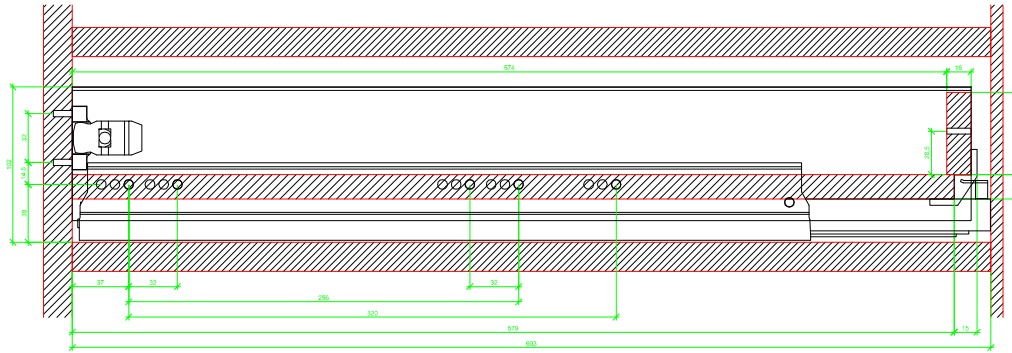

AVT YOU with Wooden Panel