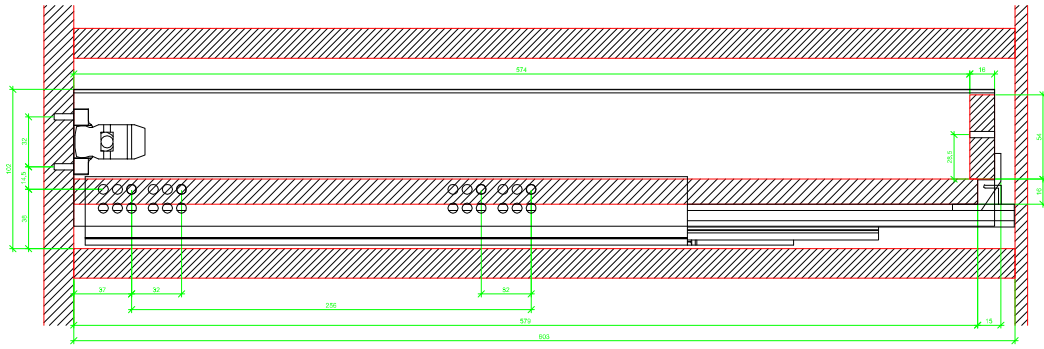

AVT YOU with Wooden Panel