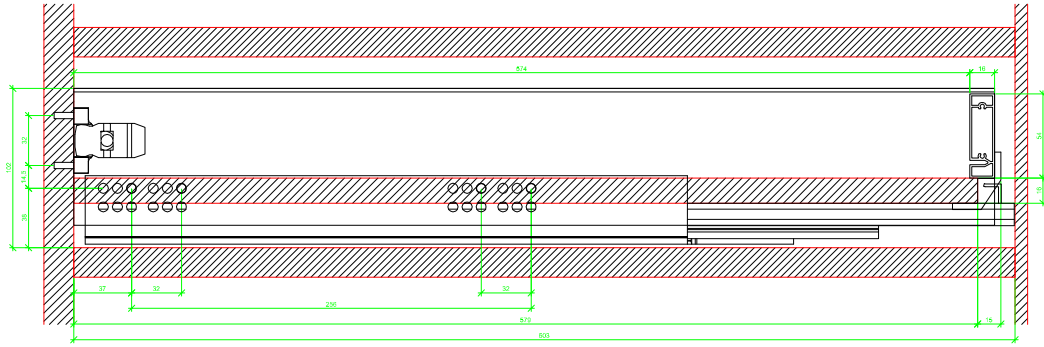

AVT YOU with Aluminium Profile