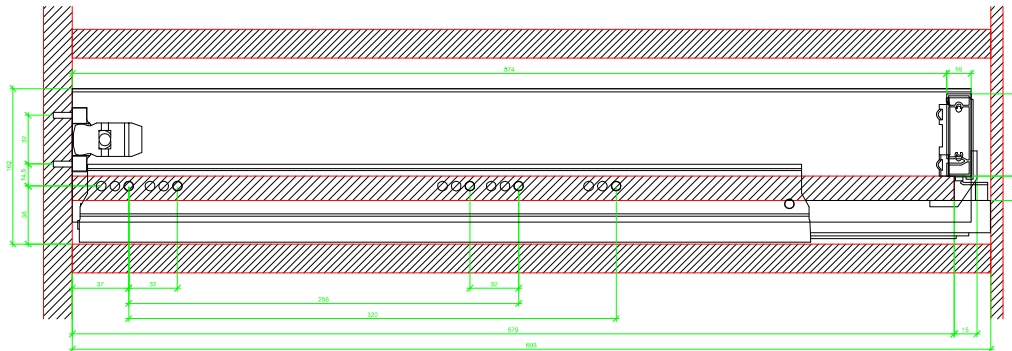

AVT YOU with Steel Rear Panel