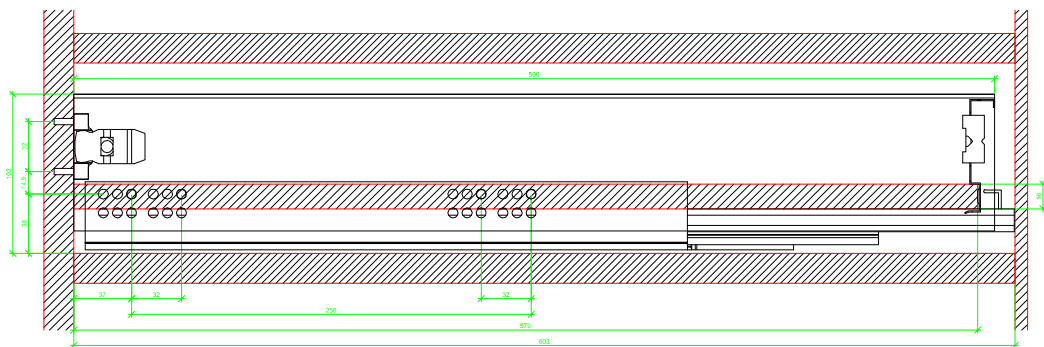

AVT YOU with Steel Rear Panel