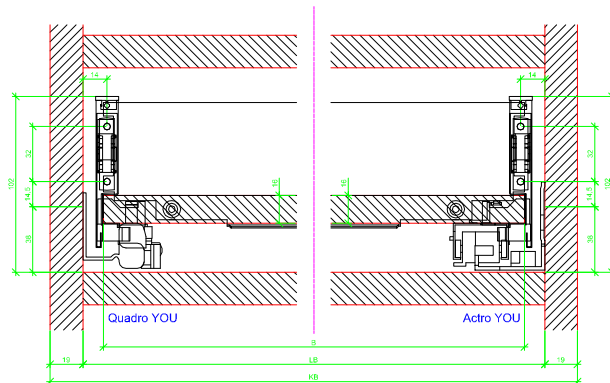

Drawings / Zeichnungen:
AvanTech YOU

Technik für Möbel

Hettich

Model / Ausführung	Drawer / Schubkasten
Profile height / Zargenhöhe	101 mm
Nominal length / Nennlänge	600 mm
Cabinet side panel thickness / Korpuseitendicke	16 / 18 / 19 mm

A			NL - 21	
B			LB - 24	
C	LB - 24		LB - 41	-
D H 101	54		54	-

AVT YOU with Wooden Panel

AVT YOU Rear Panel Connector with Wooden Panel

AVT YOU with Aluminum Profile

AVT YOU Rear Panel Connectors with Aluminium Profile

AVT YOU with Steel Rear Panel

AVT YOU with Wooden Panel

AVT YOU Rear Panel Connector with Wooden Panel

AVT YOU with Aluminium Profile

AVT YOU Rear Panel Connectors with Aluminium Profile

AVT YOU with Steel Rear Panel