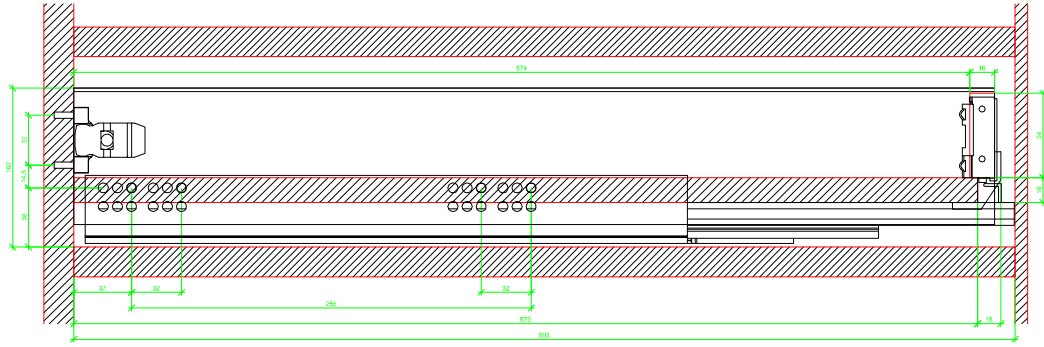

AVT YOU Rear Panel Connector with Wooden Panel