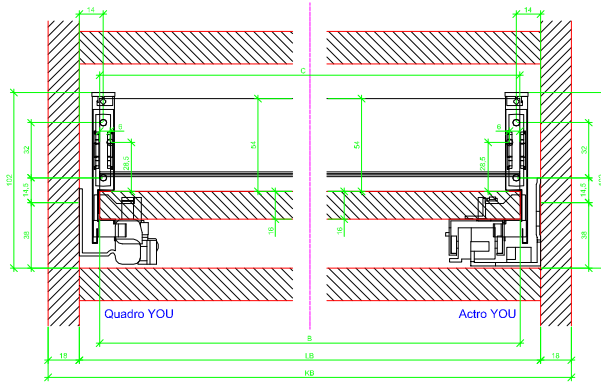

AVT YOU with Aluminum Profile