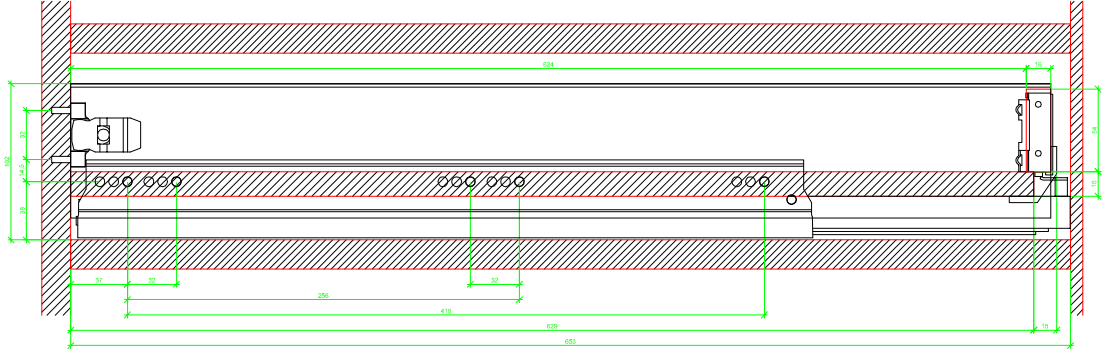

AVT YOU Rear Panel Connector with Wooden Panel