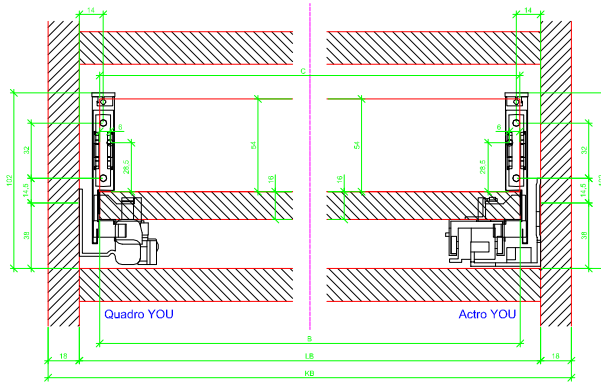

AVT YOU with Wooden Panel