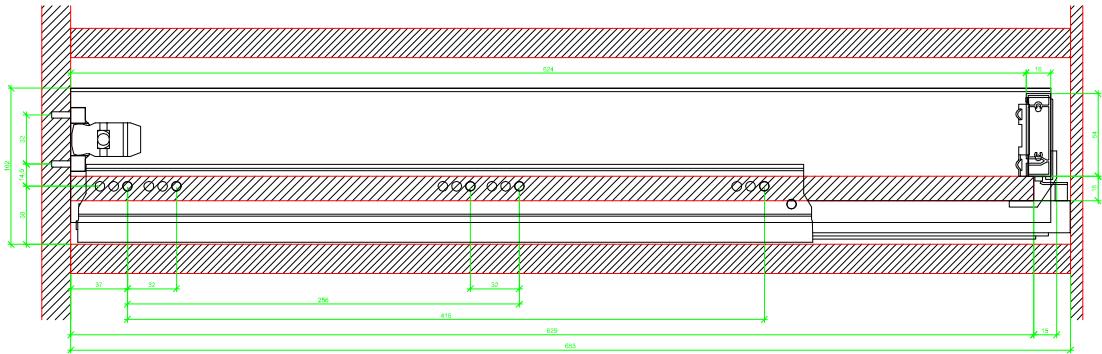

AVT YOU with Steel Rear Panel