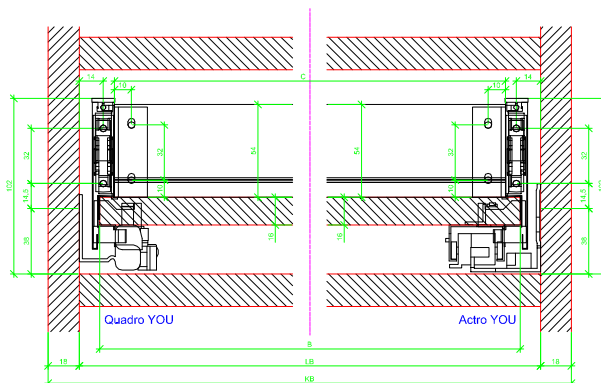

Drawings / Zeichnungen:
AvanTech YOU

Technik für Möbel

Hettich

Model / Ausführung	Drawer / Schubkasten
Profile height / Zargenhöhe	101 mm
Nominal length / Nennlänge	650 mm
Cabinet side panel thickness / Korpuseitendicke	16 / 18 / 19 mm

A		NL - 21	
B		LB - 24	
C	LB - 24	LB - 41	-
D H 101	54	54	-

AVT YOU with Wooden Panel

AVT YOU Rear Panel Connector with Wooden Panel

AVT YOU with Aluminum Profile

AVT YOU Rear Panel Connectors with Aluminum Profile

AVT YOU with Steel Rear Panel

AVT YOU with Wooden Panel

AVT YOU Rear Panel Connector with Wooden Panel

AVT YOU with Aluminum Profile

AVT YOU Rear Panel Connectors with Aluminium Profile

AVT YOU with Steel Rear Panel