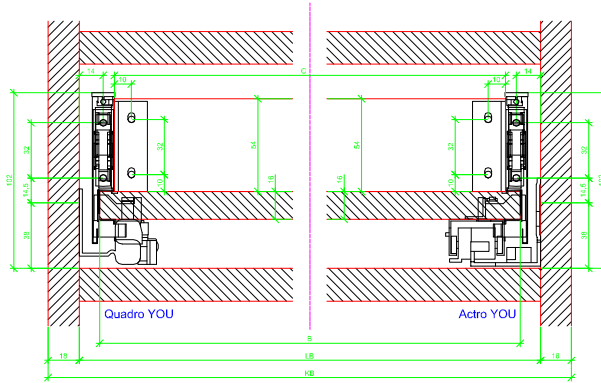

AVT YOU Rear Panel Connector with Wooden Panel