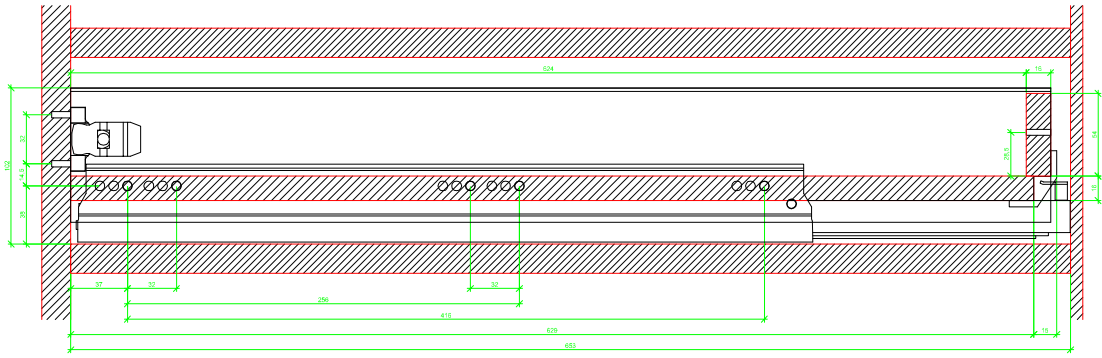

AVT YOU with Wooden Panel