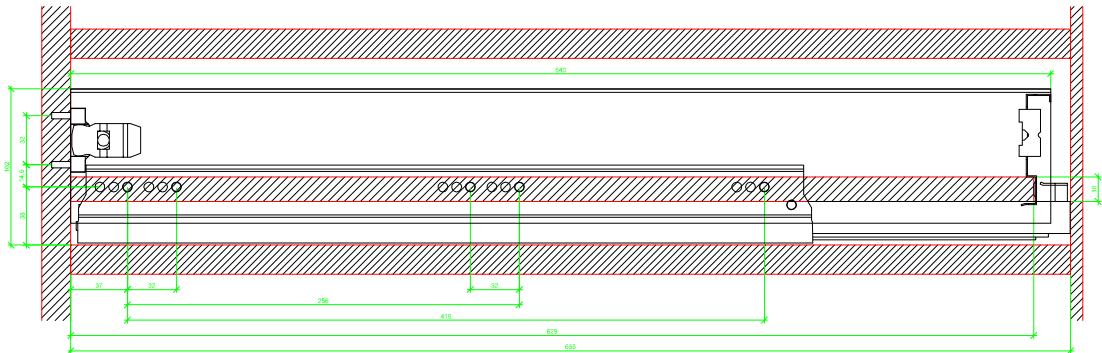

AVT YOU with Steel Rear Panel