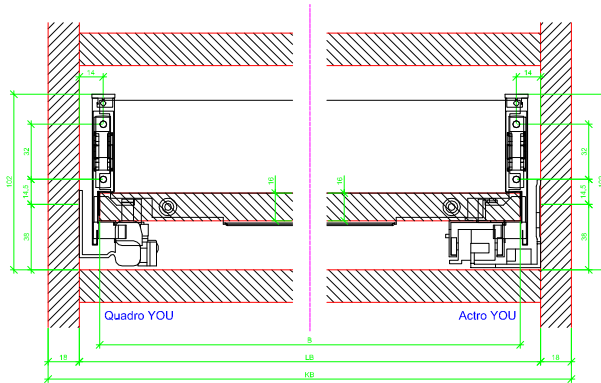

Drawings / Zeichnungen:
AvanTech YOU

Technik für Möbel

Hettich

Model / Ausführung	Drawer / Schubkasten
Profile height / Zargenhöhe	101 mm
Nominal length / Nennlänge	650 mm
Cabinet side panel thickness / Korpuseitendicke	16 / 18 / 19 mm

A		NL - 21	
B		LB - 24	
C	LB - 24	LB - 41	-
D H 101	54	54	-

AVT YOU with Wooden Panel

AVT YOU Rear Panel Connector with Wooden Panel

AVT YOU with Aluminum Profile

AVT YOU Rear Panel Connectors with Aluminum Profile

AVT YOU with Steel Rear Panel

AVT YOU with Wooden Panel

AVT YOU Rear Panel Connector with Wooden Panel

AVT YOU with Aluminum Profile

AVT YOU Rear Panel Connectors with Aluminium Profile

AVT YOU with Steel Rear Panel