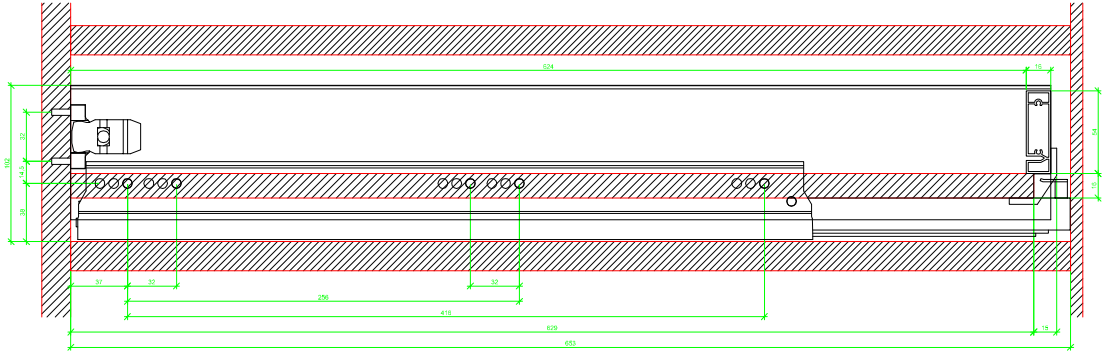

AVT YOU with Aluminium Profile