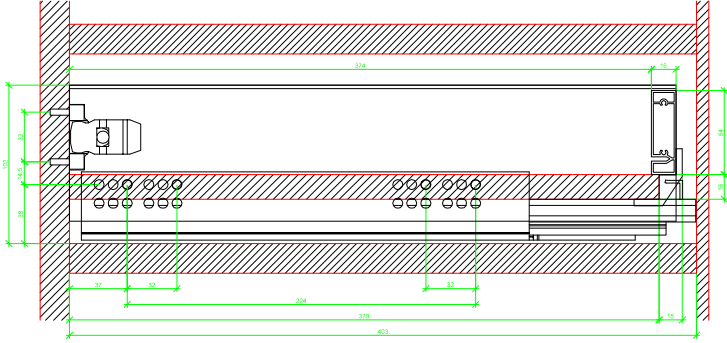

AVT YOU with Aluminium Profile