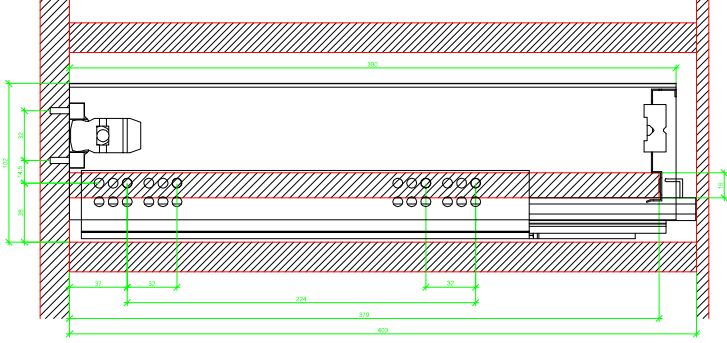

AVT YOU with Steel Rear Panel