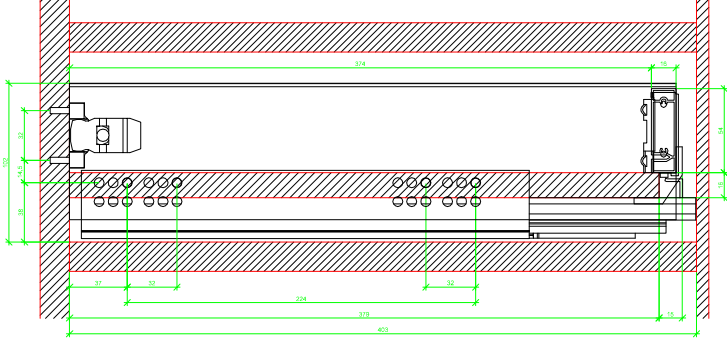

AVT YOU with Steel Rear Panel