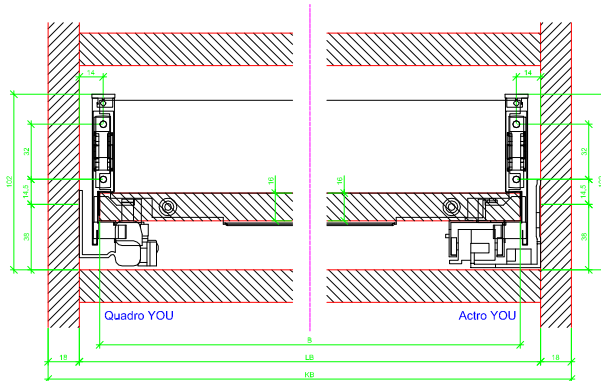

Drawings / Zeichnungen:
AvanTech YOU

Technik für Möbel

Hettich

Model / Ausführung	Drawer / Schubkasten
Profile height / Zargenhöhe	101 mm
Nominal length / Nennlänge	400 mm
Cabinet side panel thickness / Korpuseitendicke	16 / 18 / 19 mm

A			NL - 21
B			LB - 24
C	LB - 24		LB - 41
D H 101	54		54

AVT YOU with Wooden Panel

AVT YOU Rear Panel Connector with Wooden Panel

AVT YOU with Aluminum Profile

AVT YOU Rear Panel Connectors with Aluminum Profile

AVT YOU with Steel Rear Panel

AVT YOU with Wooden Panel

AVT YOU Rear Panel Connector with Wooden Panel

AVT YOU with Aluminum Profile

AVT YOU Rear Panel Connectors with Aluminium Profile

AVT YOU with Steel Rear Panel