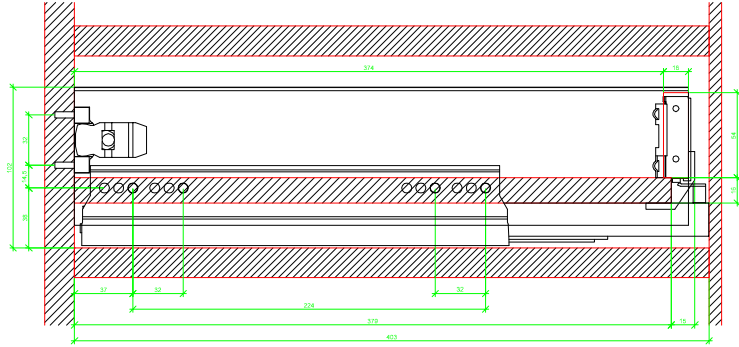

AVT YOU Rear Panel Connector with Wooden Panel