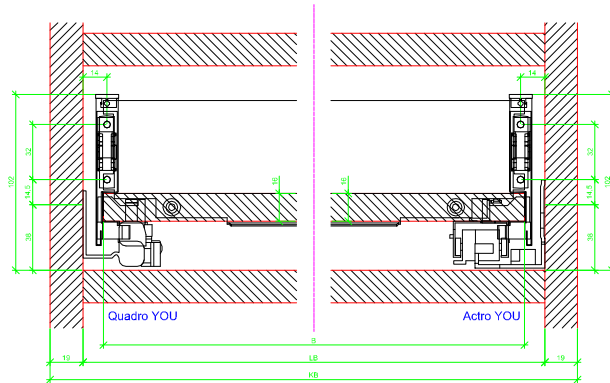

Drawings / Zeichnungen:
AvanTech YOU

Technik für Möbel

Hettich

Model / Ausführung	Drawer / Schubkasten
Profile height / Zargenhöhe	101 mm
Nominal length / Nennlänge	400 mm
Cabinet side panel thickness / Korpuseitendicke	16 / 18 / 19 mm

AVT YOU with Wooden Panel

AVT YOU Rear Panel Connector with Wooden Panel

AVT YOU with Aluminium Profile

AVT YOU Rear Panel Connectors with Aluminium Profile

AVT YOU with Steel Rear Panel

AVT YOU with Wooden Panel