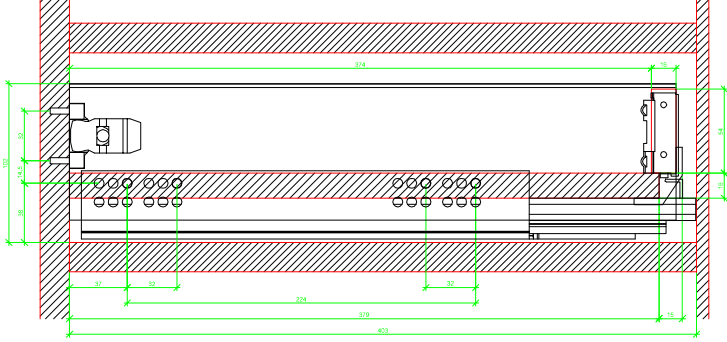

AVT YOU Rear Panel Connector with Wooden Panel