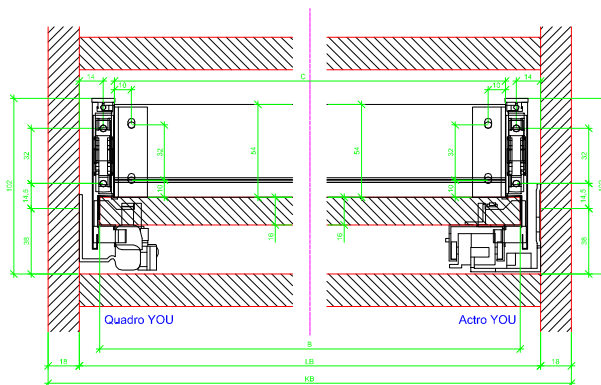

AVT YOU Rear Panel Connectors with Aluminium Profile