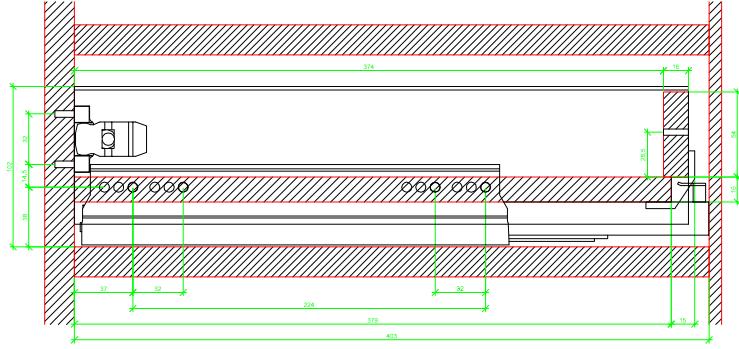

AVT YOU with Wooden Panel