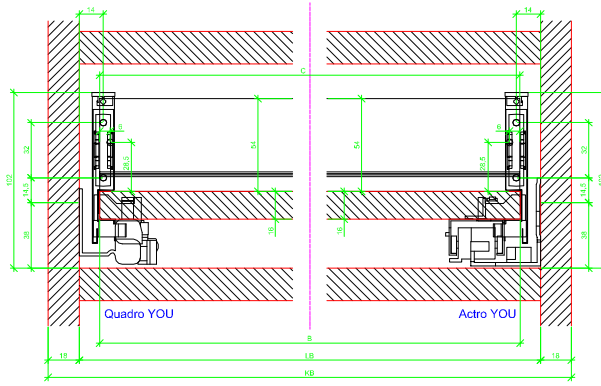

AVT YOU with Aluminum Profile