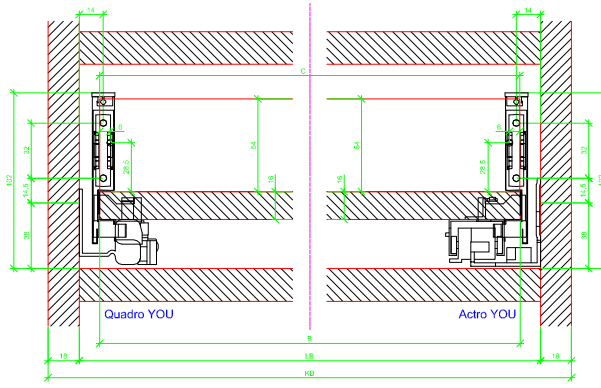

AVT YOU with Wooden Panel