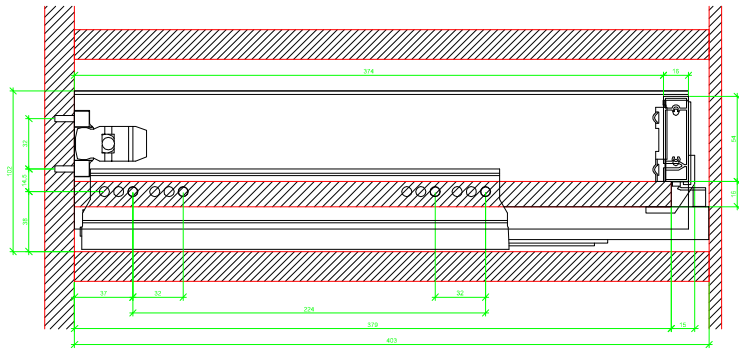

AVT YOU with Steel Rear Panel