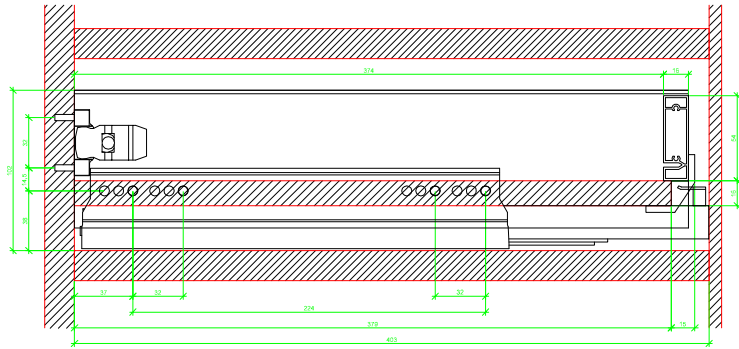

AVT YOU with Aluminium Profile