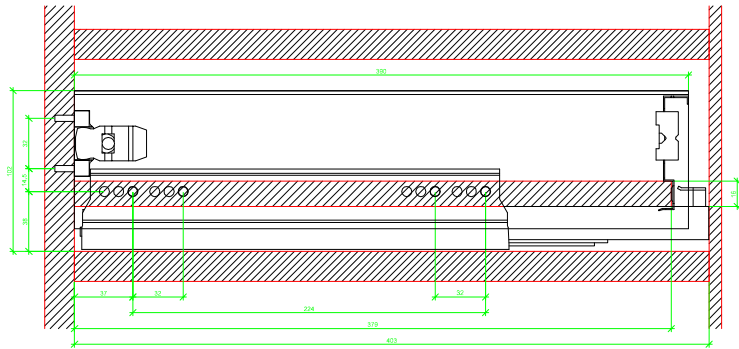

AVT YOU with Steel Rear Panel