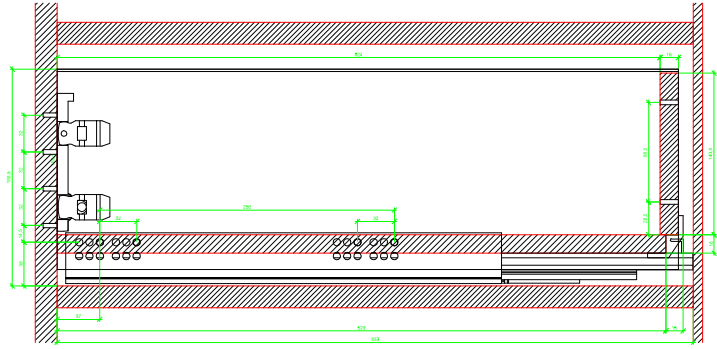

AVT YOU with Wooden Panel