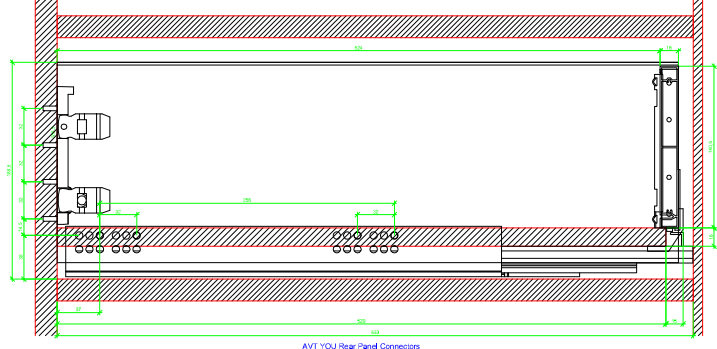

AVT YOU with Steel Rear Panel