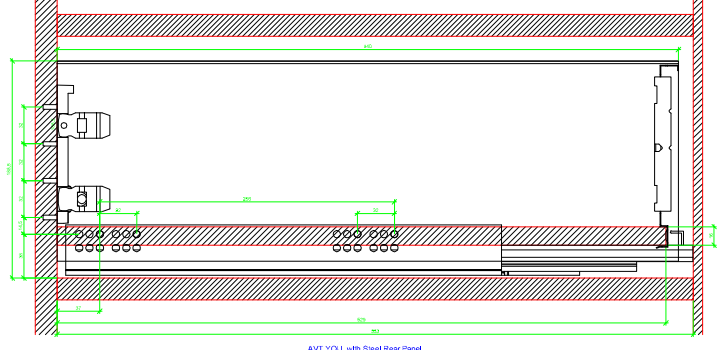

AVT YOU with Steel Rear Panel