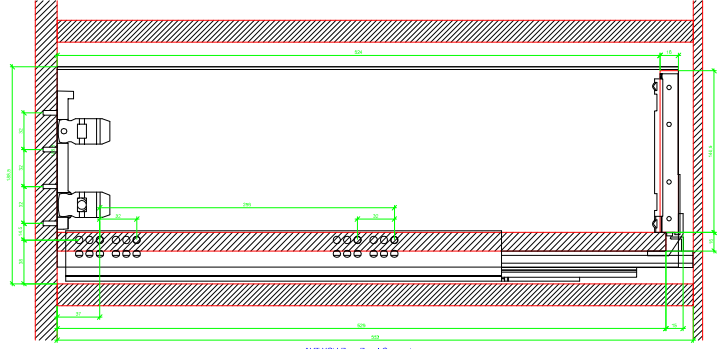

AVT YOU Rear Panel Connector with Wooden Panel