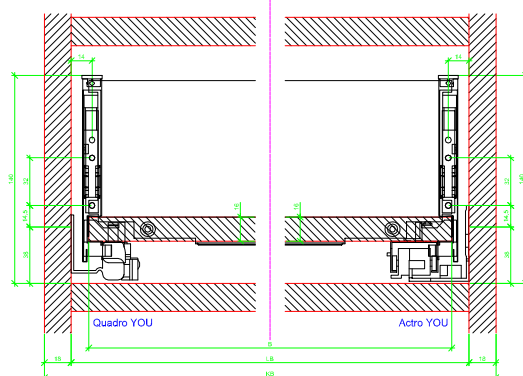

AVT YOU with Steel Rear Panel