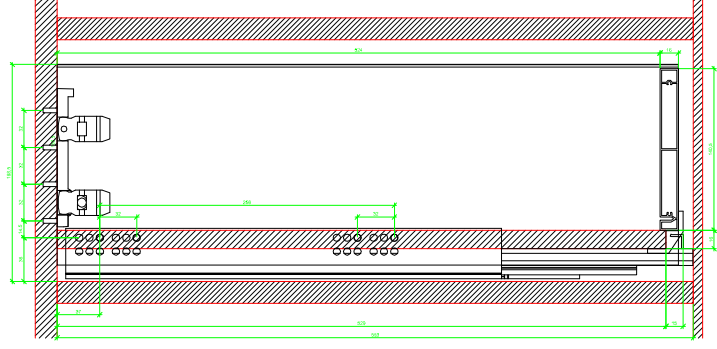

AVT YOU with Aluminium Profile