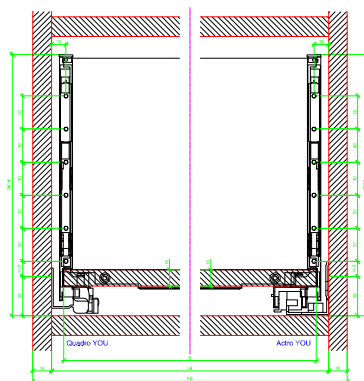

AVT YOU with Steel Rear Panel