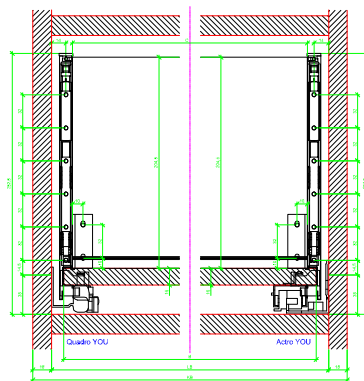

AVT YOU with Steel Rear Panel