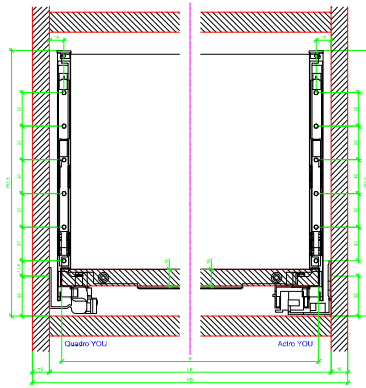

AVT YDU with Steel Rear Panel