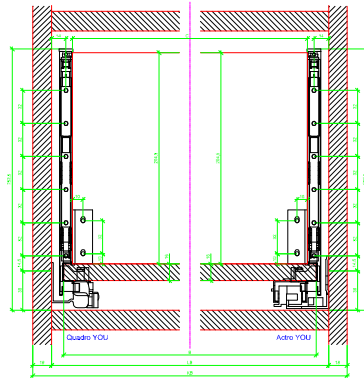

AVT YOU Rear Panel Connector with Wooden Panel