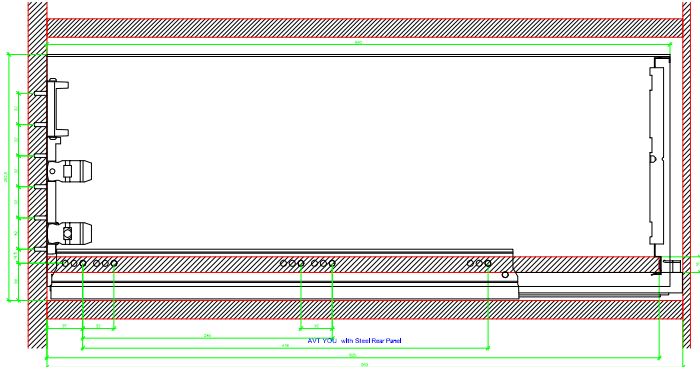

AVT YOU with Steel Panel

Actro YOU