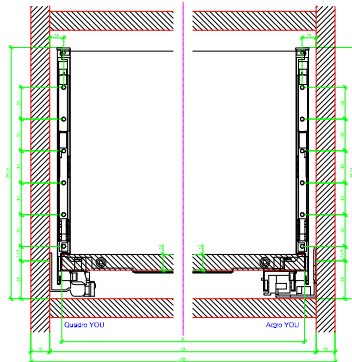

AVT YDU with Spall Rear Panel