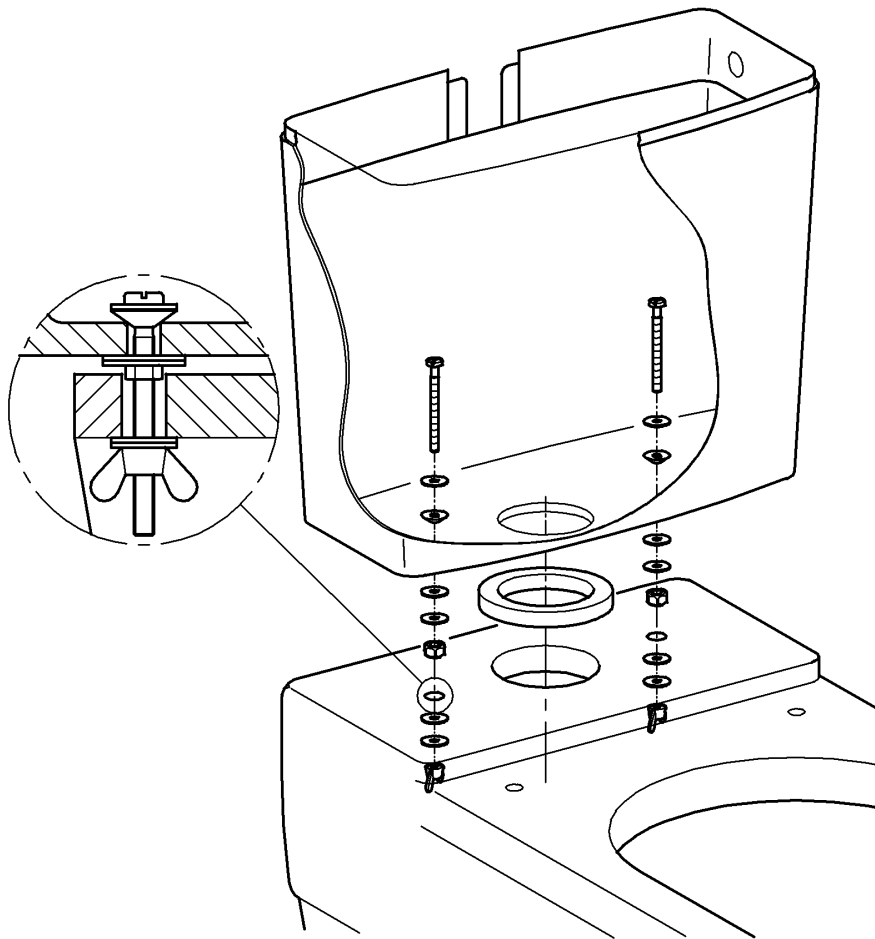

GROHE

ENJOY WATER®

43 500

GROHE

ENJOY WATER®

Design & Quality Engineering GROHE Germany