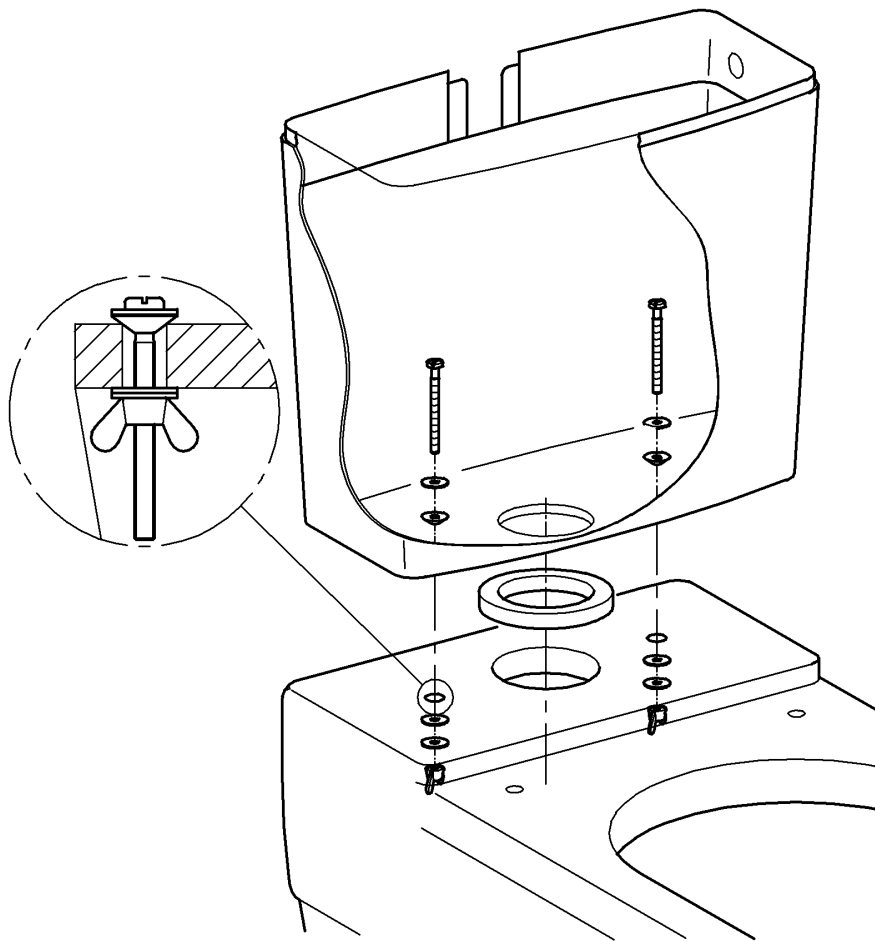

GROHE

ENJOY WATER®

43 500

GROHE

ENJOY WATER®

Design & Quality Engineering GROHE Germany