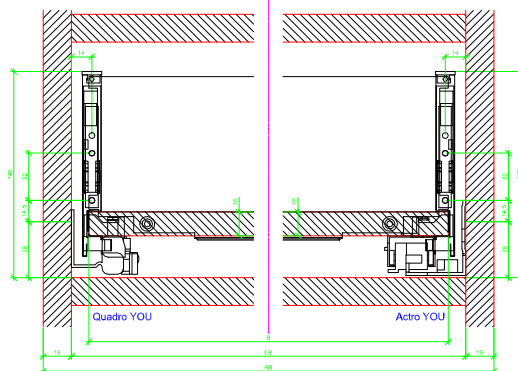

Drawings / Zeichnungen:
AvanTech YOU

Technik für Möbel

Hettich

Model / Ausführung	Drawer / Schubkasten
Profile height / Zargenhöhe	187 mm
Nominal length / Nennlänge	650 mm
Cabinet side panel thickness / Korpuseitendicke	16 / 18 / 19 mm

AVT YOU with Wooden Panel

AVT YOU Rear Panel Connector with Wooden Panel

AVT YOU with Aluminum Profile

AVT YOU Rear Panel Connectors with Aluminum Profile

AVT YOU with Steel Rear Panel

AVT YOU with Wooden Panel