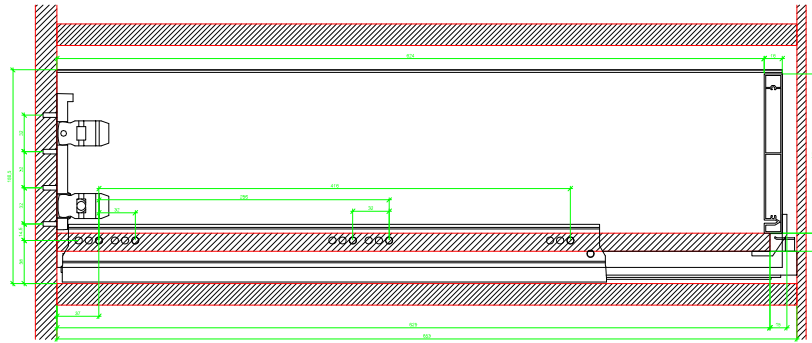

AVT YOU with Aluminium Profile