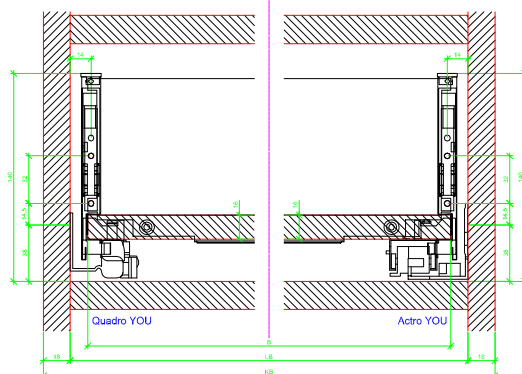

AVT YOU with Steel Rear Panel