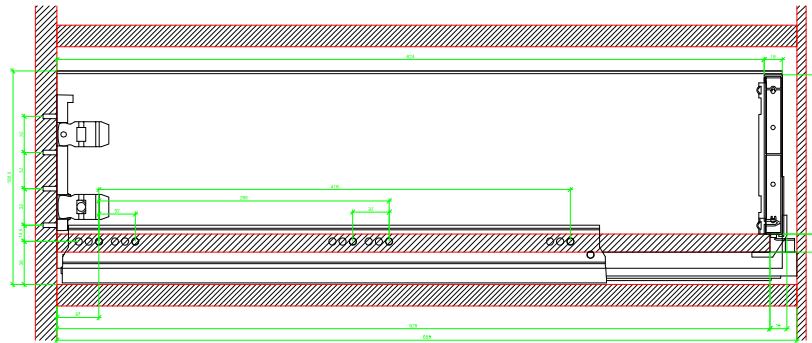

AVT YOU with Steel Rear Panel