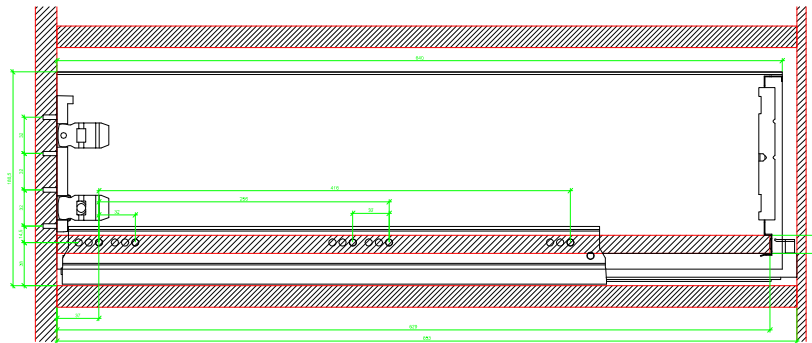

AVT YOU with Steel Rear Panel