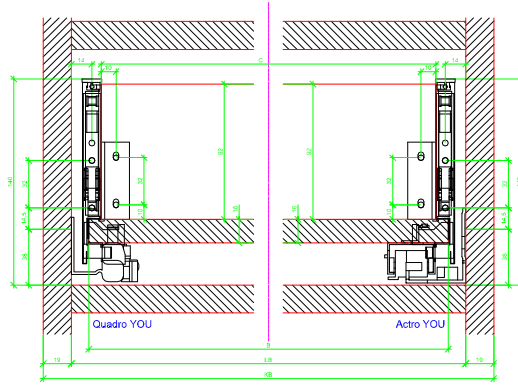

AVT YOU Rear Panel Connector with Wooden Panel