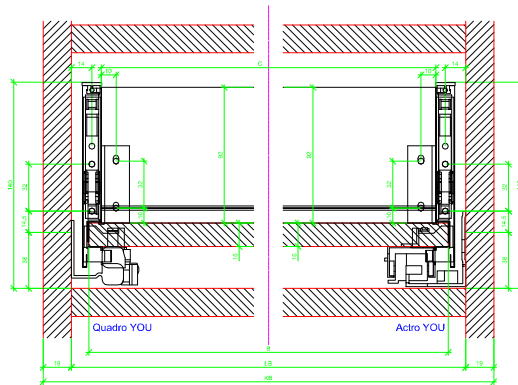

AVT YOU Rear Panel Connectors with Aluminum Profile