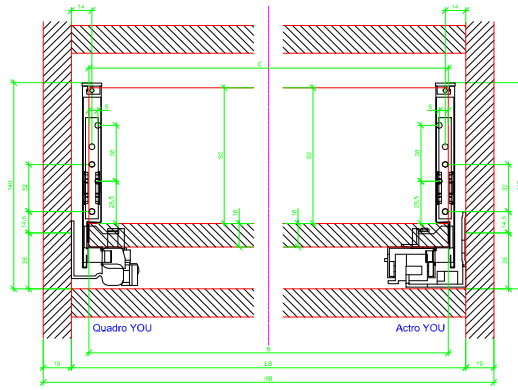

Drawings / Zeichnungen:
AvanTech YOU

Technik für Möbel

Hettich

Model / Ausführung	Drawer / Schubkasten
Profile height / Zargenhöhe	187 mm
Nominal length / Nennlänge	650 mm
Cabinet side panel thickness / Korpuseitendicke	16 / 18 / 19 mm

A			NL - 21	
B			LB - 24	
C	LB - 24		LB - 41	-
D H 187	140,5		140,5	-

AVT YOU with Wooden Panel

AVT YOU Rear Panel Connector with Wooden Panel

AVT YOU with Aluminium Profile

AVT YOU Rear Panel Connectors with Aluminium Profile

AVT YOU with Steel Rear Panel

AVT YOU with Wooden Panel

AVT YOU Rear Panel Connector with Wooden Panel

AVT YOU with Aluminum Profile

AVT YOU Rear Panel Connectors with Aluminum Profile

AVT YOU with Steel Rear Panel