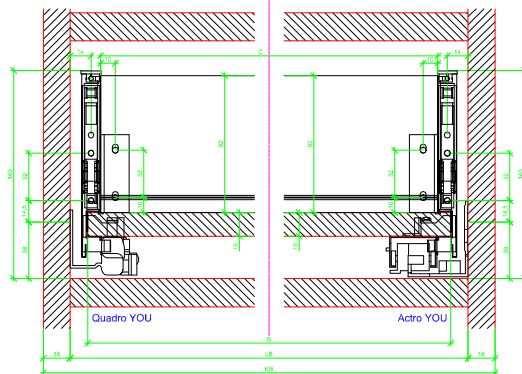

AVT YOU with Steel Rear Panel