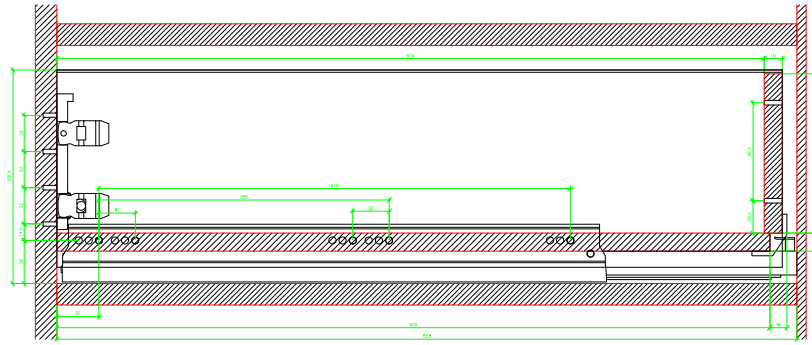

AVT YOU with Wooden Panel