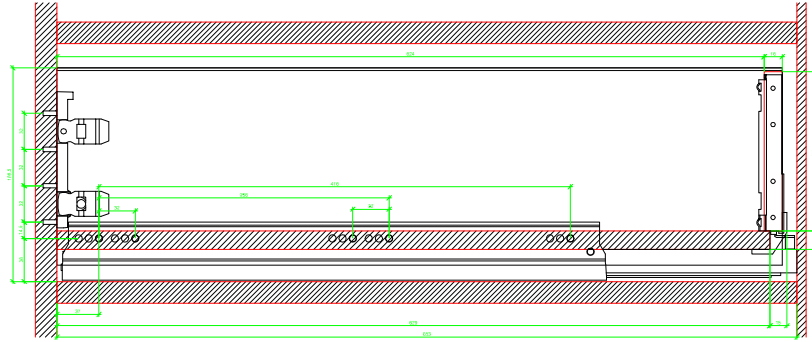

AVT YOU Rear Panel Connector with Wooden Panel