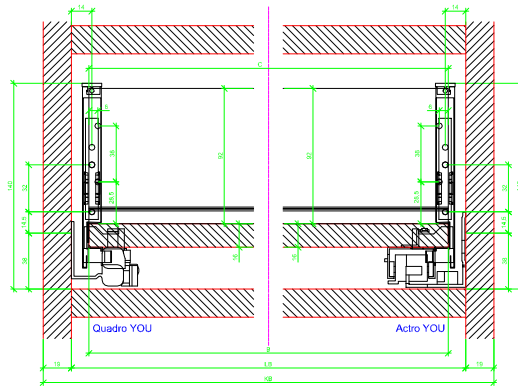

AVT YOU with Aluminum Profile