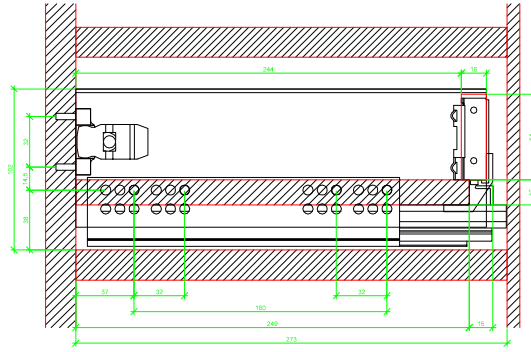

AVT YOU Rear Panel Connector with Wooden Panel