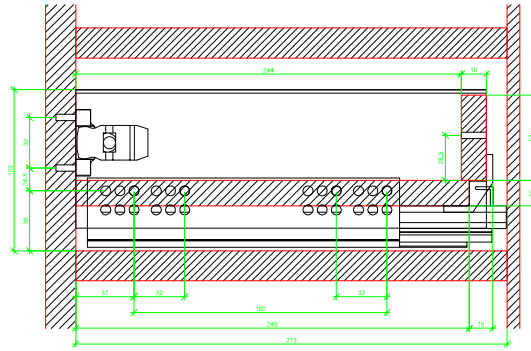

AVT YOU with Wooden Panel