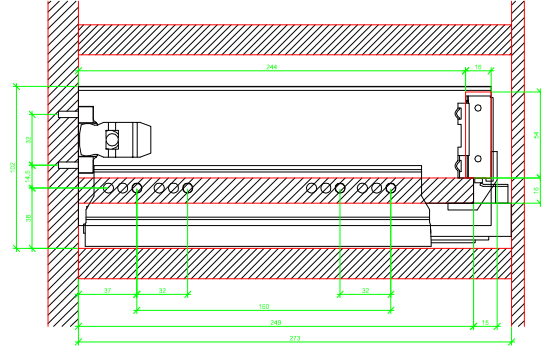

AVT YOU Rear Panel Connector with Wooden Panel