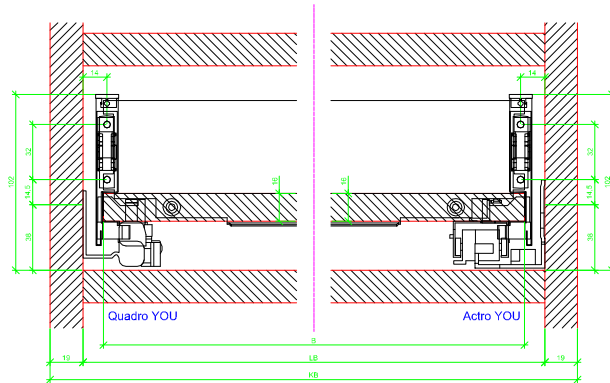

Drawings / Zeichnungen:
AvanTech YOU

Technik für Möbel

Hettich

Model / Ausführung	Drawer / Schubkasten
Profile height / Zargenhöhe	101 mm
Nominal length / Nennlänge	270 mm
Cabinet side panel thickness / Korpuseitendicke	16 / 18 / 19 mm

			
A		NL - 21	
B		LB - 24	
C	LB - 24	LB - 41	-
D H 101	54	54	-

AVT YOU with Wooden Panel

AVT YOU Rear Panel Connector with Wooden Panel

AVT YOU with Aluminum Profile

AVT YOU Rear Panel Connectors with Aluminum Profile

AVT YOU with Steel Rear Panel

AVT YOU with Wooden Panel

AVT YOU Rear Panel Connector with Wooden Panel

AVT YOU with Aluminium Profile

AVT YOU Rear Panel Connectors with Aluminium Profile

AVT YOU with Steel Rear Panel