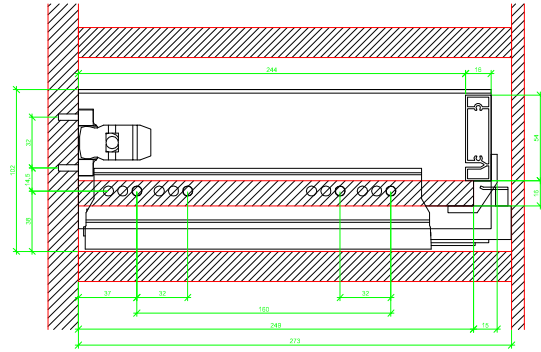

AVT YOU with Aluminium Profile