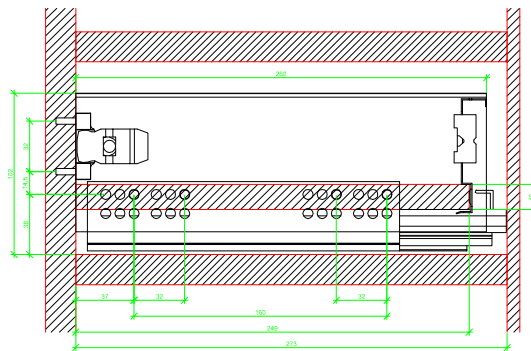

AVT YOU with Steel Rear Panel

Quadro YOU