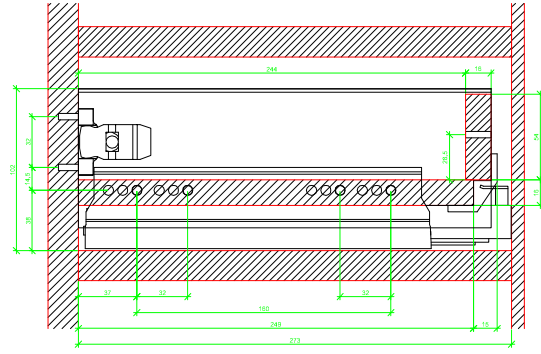

AVT YOU with Wooden Panel