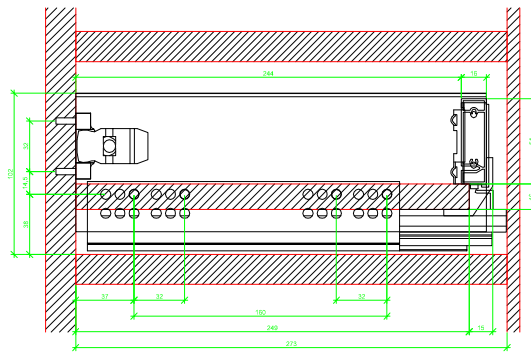

AVT YOU with Steel Rear Panel

Quadro YOU