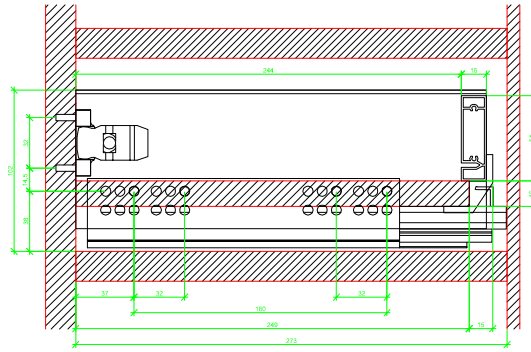

AVT YOU with Aluminium Profile