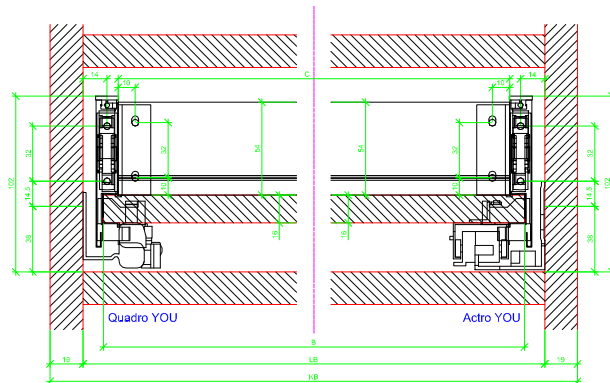

Drawings / Zeichnungen:
AvanTech YOU

Technik für Möbel

Hettich

Model / Ausführung	Drawer / Schubkasten
Profile height / Zargenhöhe	101 mm
Nominal length / Nennlänge	270 mm
Cabinet side panel thickness / Korpuseitendicke	16 / 18 / 19 mm

			
A		NL - 21	
B		LB - 24	
C	LB - 24	LB - 41	-
D H 101	54	54	-

AVT YOU with Wooden Panel

AVT YOU Rear Panel Connector with Wooden Panel

AVT YOU with Aluminum Profile

AVT YOU Rear Panel Connectors with Aluminum Profile

AVT YOU with Steel Rear Panel

AVT YOU with Wooden Panel

AVT YOU Rear Panel Connector with Wooden Panel

AVT YOU with Aluminium Profile

AVT YOU Rear Panel Connectors with Aluminium Profile

AVT YOU with Steel Rear Panel