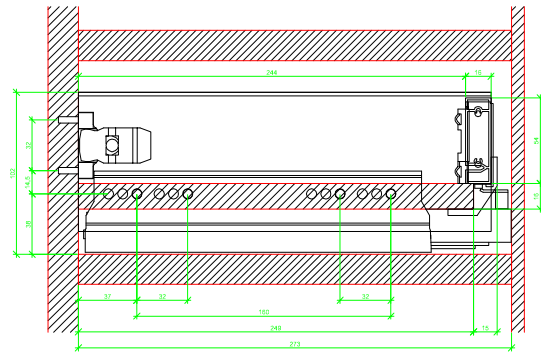

AVT YOU with Steel Rear Panel