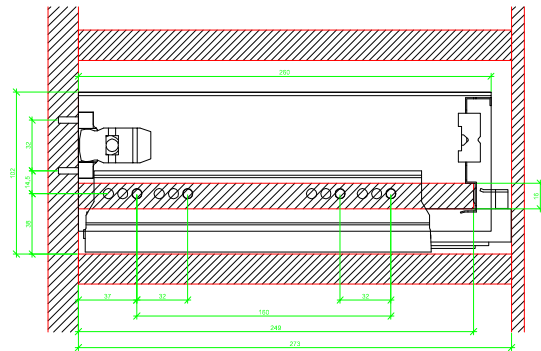

AVT YOU with Steel Rear Panel