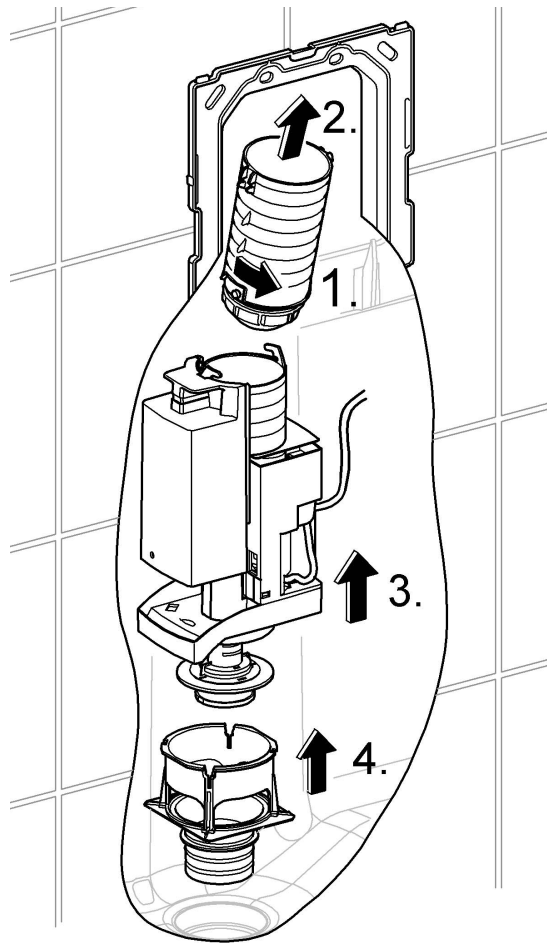

42 333

1.

2.

3.

ENJOY WATER®

	X	Y
full flush: 4,5 ltr. reduced flush: 2,8 ltr.	54 mm	12,2 mm
full flush: 6,0 ltr. reduced flush: 3,0 ltr.	64 mm	closed
full flush: 3,8 ltr. reduced flush: 1,8 ltr.	30 mm	>18 mm