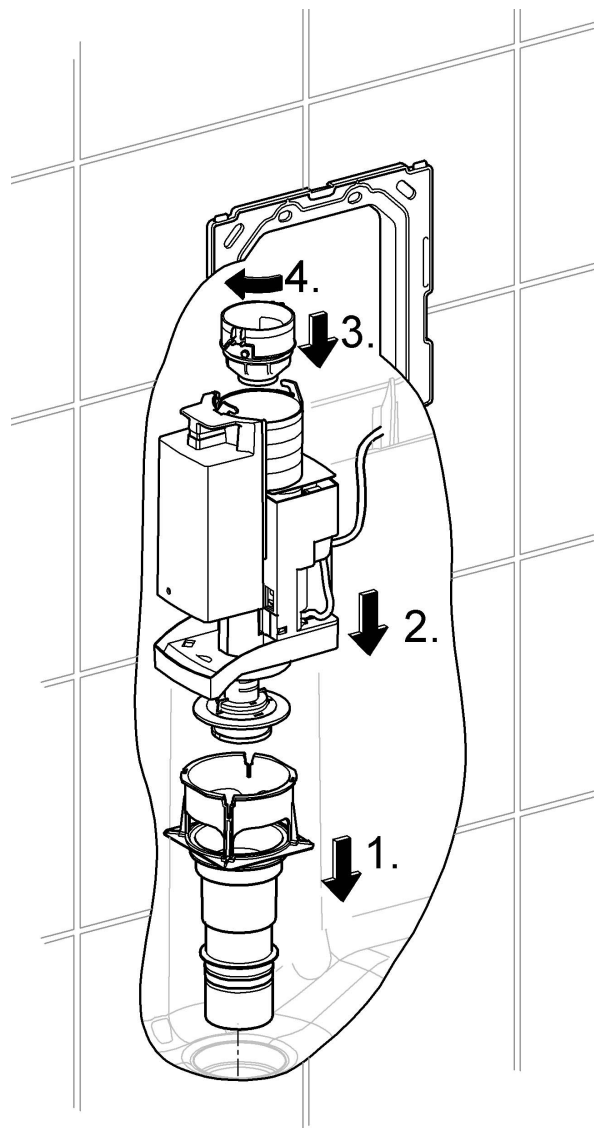

42 333

1.

2.

3.

ENJOY WATER®

	X	Y
full flush: 4,5 ltr. reduced flush: 2,8 ltr.	54 mm	12,2 mm
full flush: 6,0 ltr. reduced flush: 3,0 ltr.	64 mm	closed
full flush: 3,8 ltr. reduced flush: 1,8 ltr.	30 mm	>18 mm