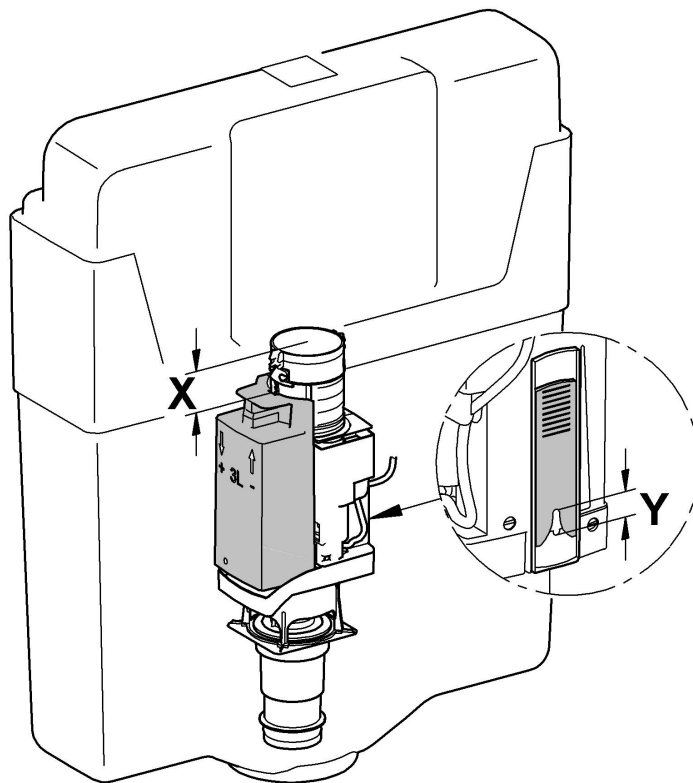

42 333

1.

2.

3.

ENJOY WATER®

	X	Y
full flush: 4,5 ltr. reduced flush: 2,8 ltr.	54 mm	12,2 mm
full flush: 6,0 ltr. reduced flush: 3,0 ltr.	64 mm	closed
full flush: 3,8 ltr. reduced flush: 1,8 ltr.	30 mm	>18 mm